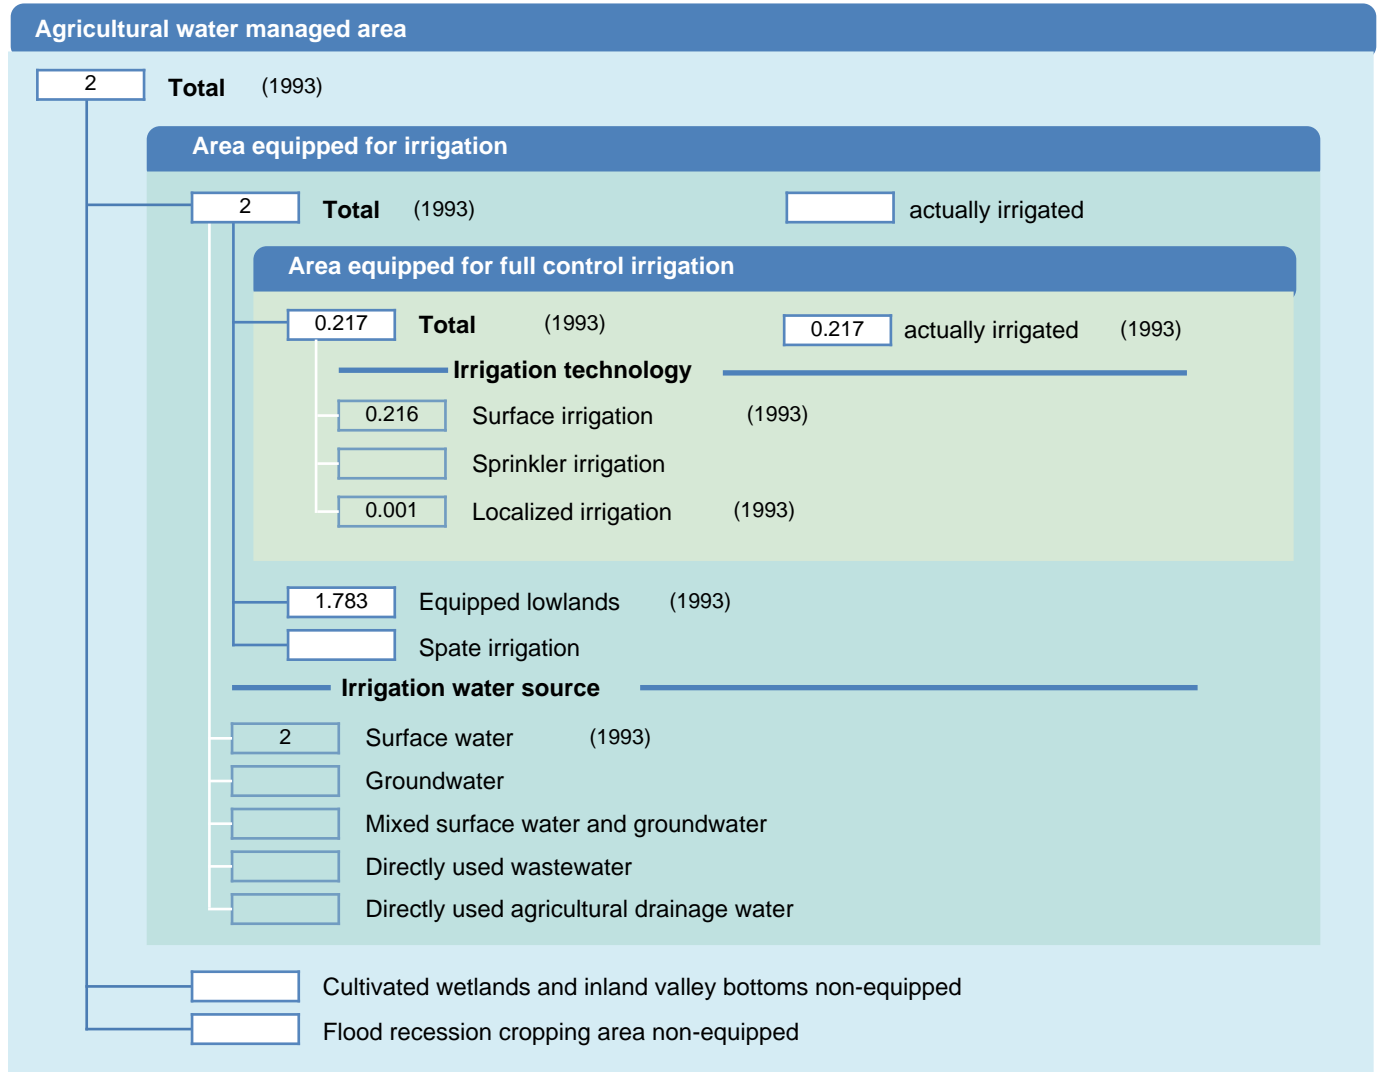

# Irrigation areas sheet

Congo

## PHYSICAL AREAS (THOUSAND HECTARES)

## HARVESTED AREAS (THOUSAND HECTARES)