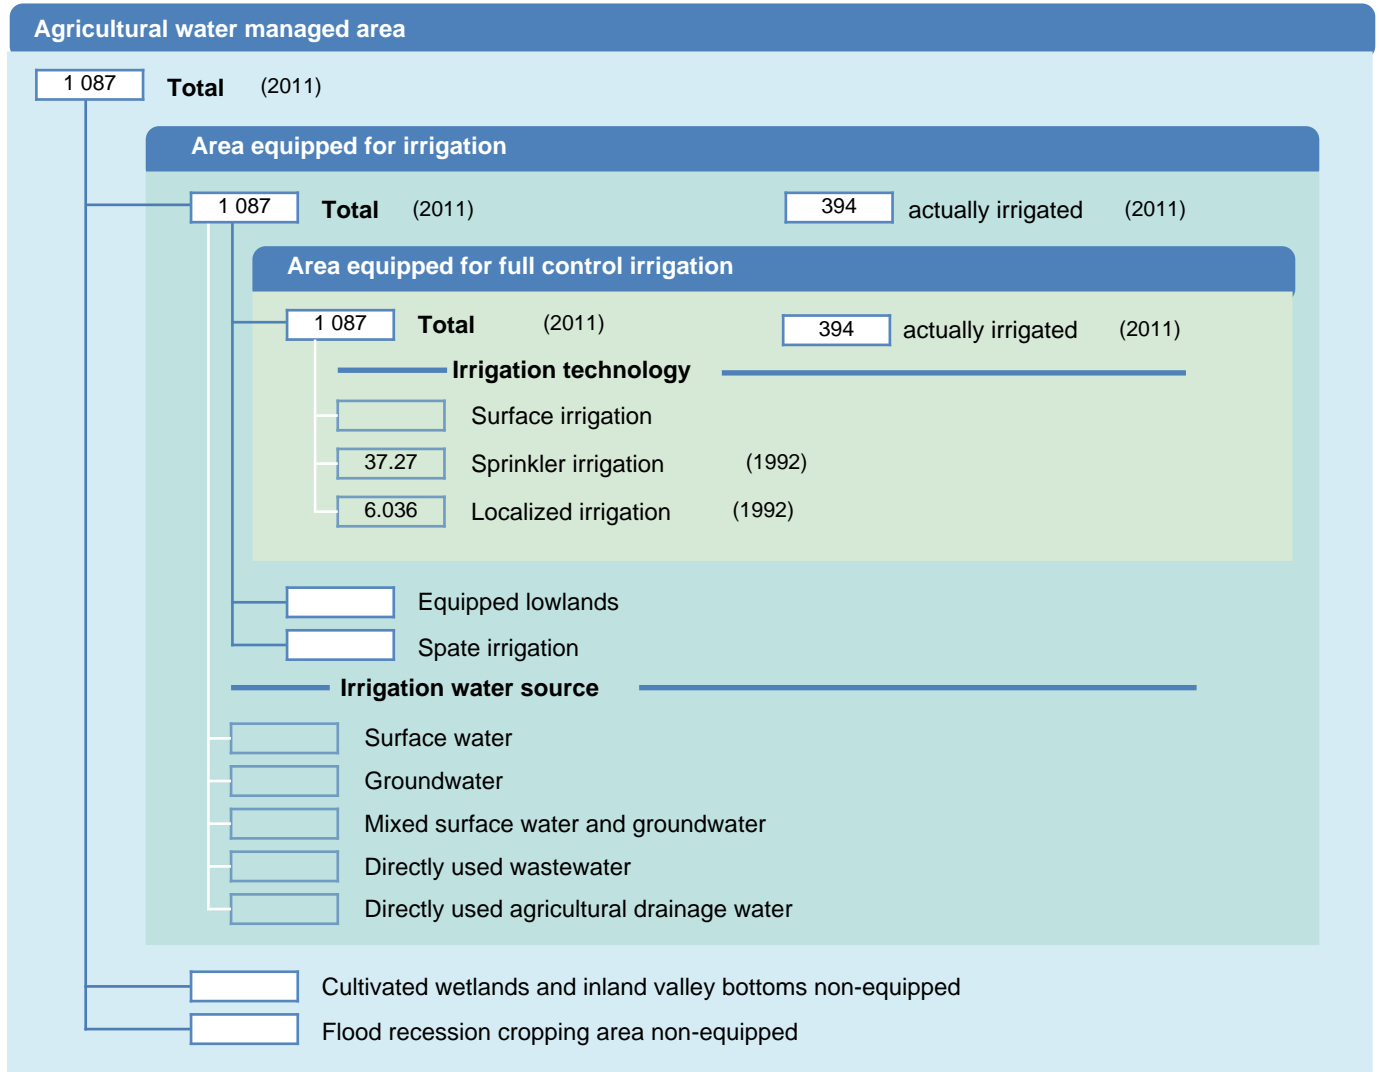

Irrigation areas sheet

Colombia

PHYSICAL AREAS (THOUSAND HECTARES)

HARVESTED AREAS (THOUSAND HECTARES)