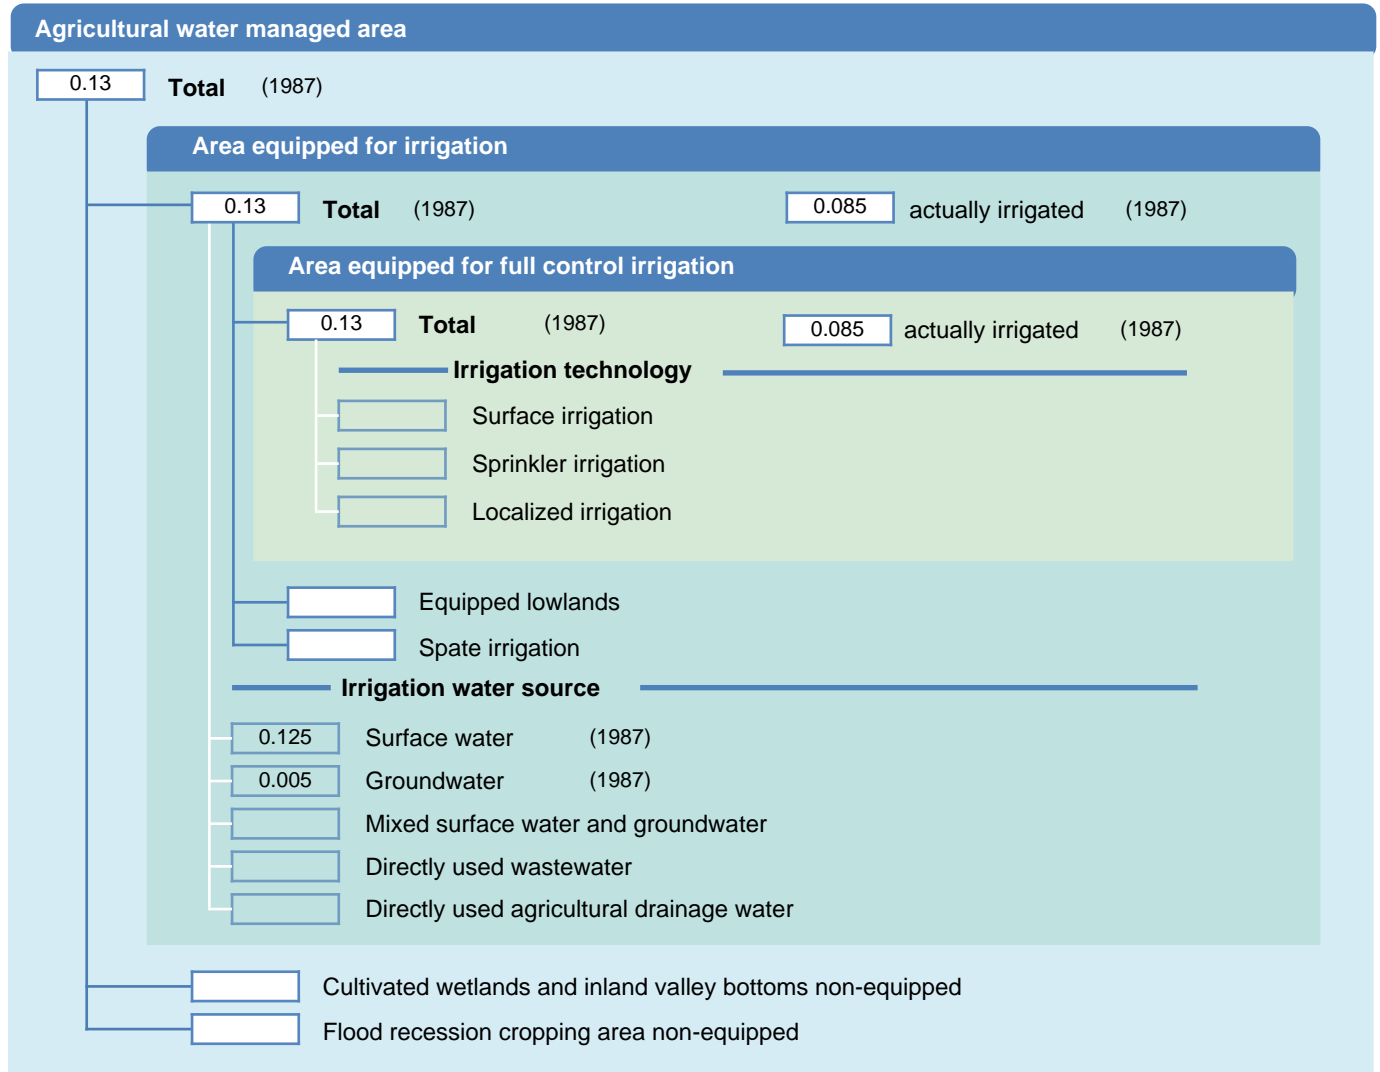

Irrigation areas sheet

Comoros

PHYSICAL AREAS (THOUSAND HECTARES)

HARVESTED AREAS (THOUSAND HECTARES)