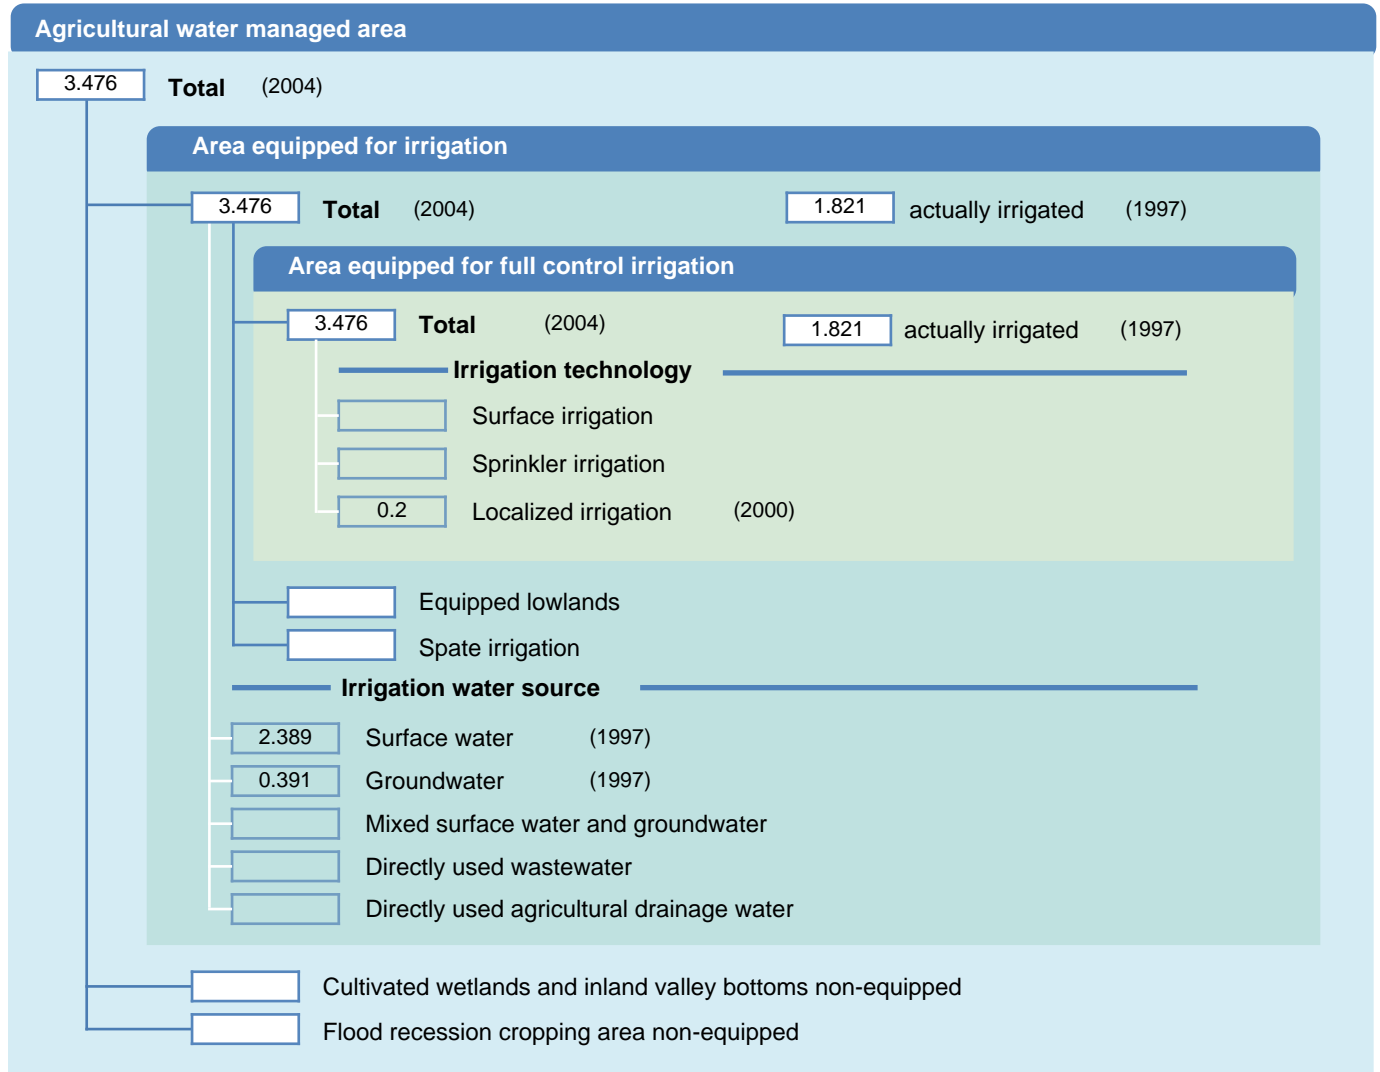

# Irrigation areas sheet

## Cabo Verde

### PHYSICAL AREAS (THOUSAND HECTARES)

### HARVESTED AREAS (THOUSAND HECTARES)