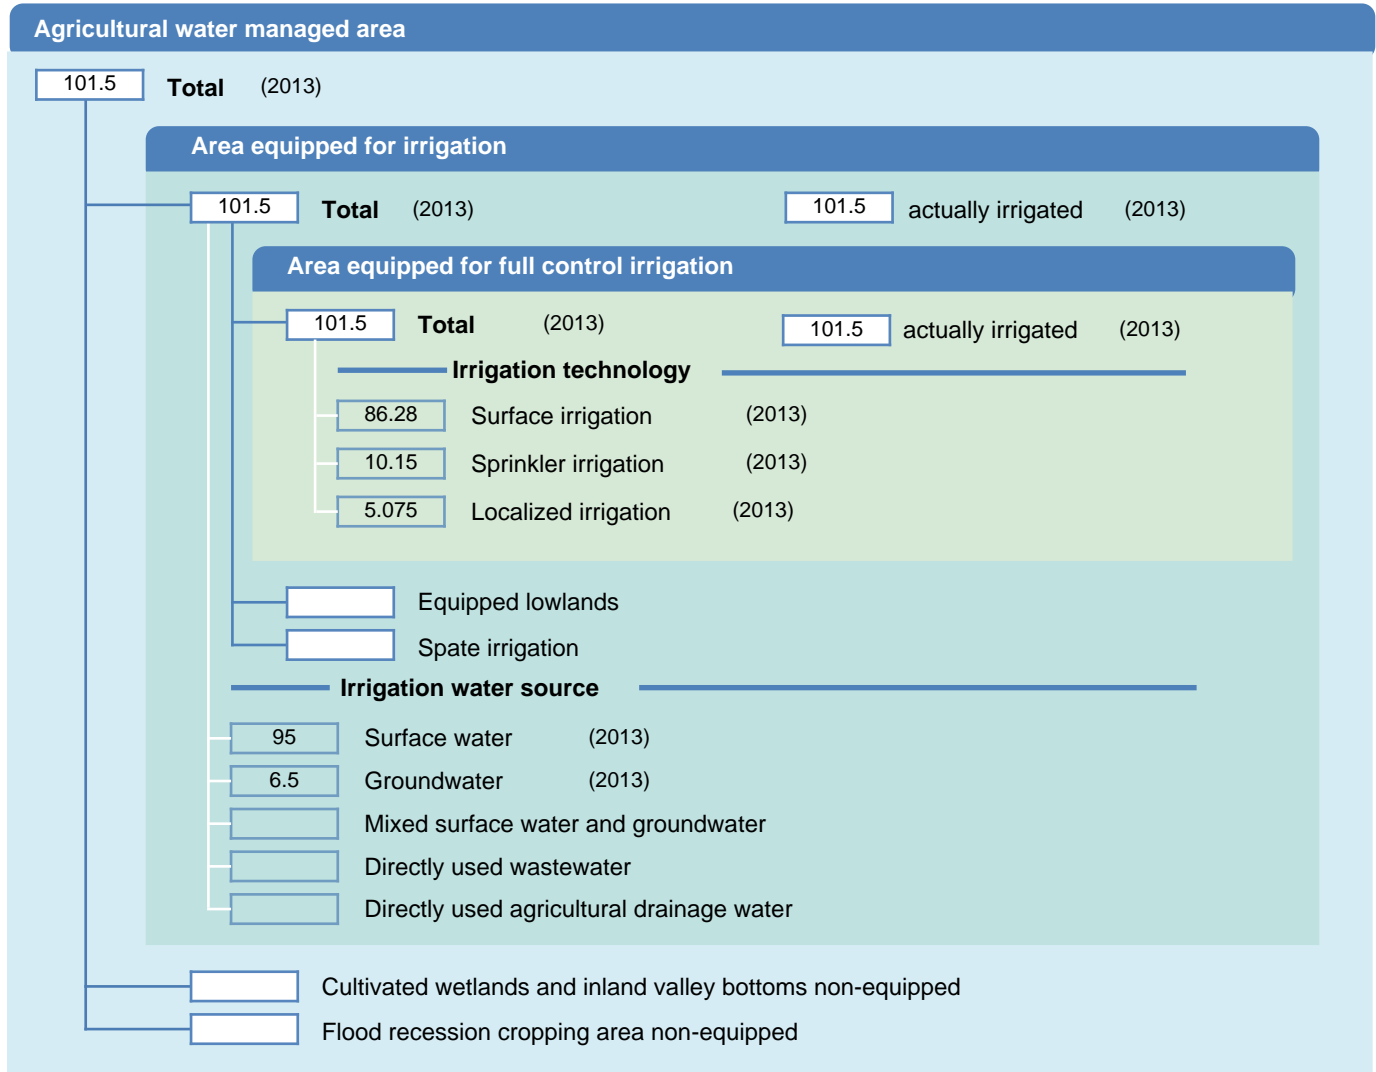

# Irrigation areas sheet

Costa Rica

## PHYSICAL AREAS (THOUSAND HECTARES)

## HARVESTED AREAS (THOUSAND HECTARES)