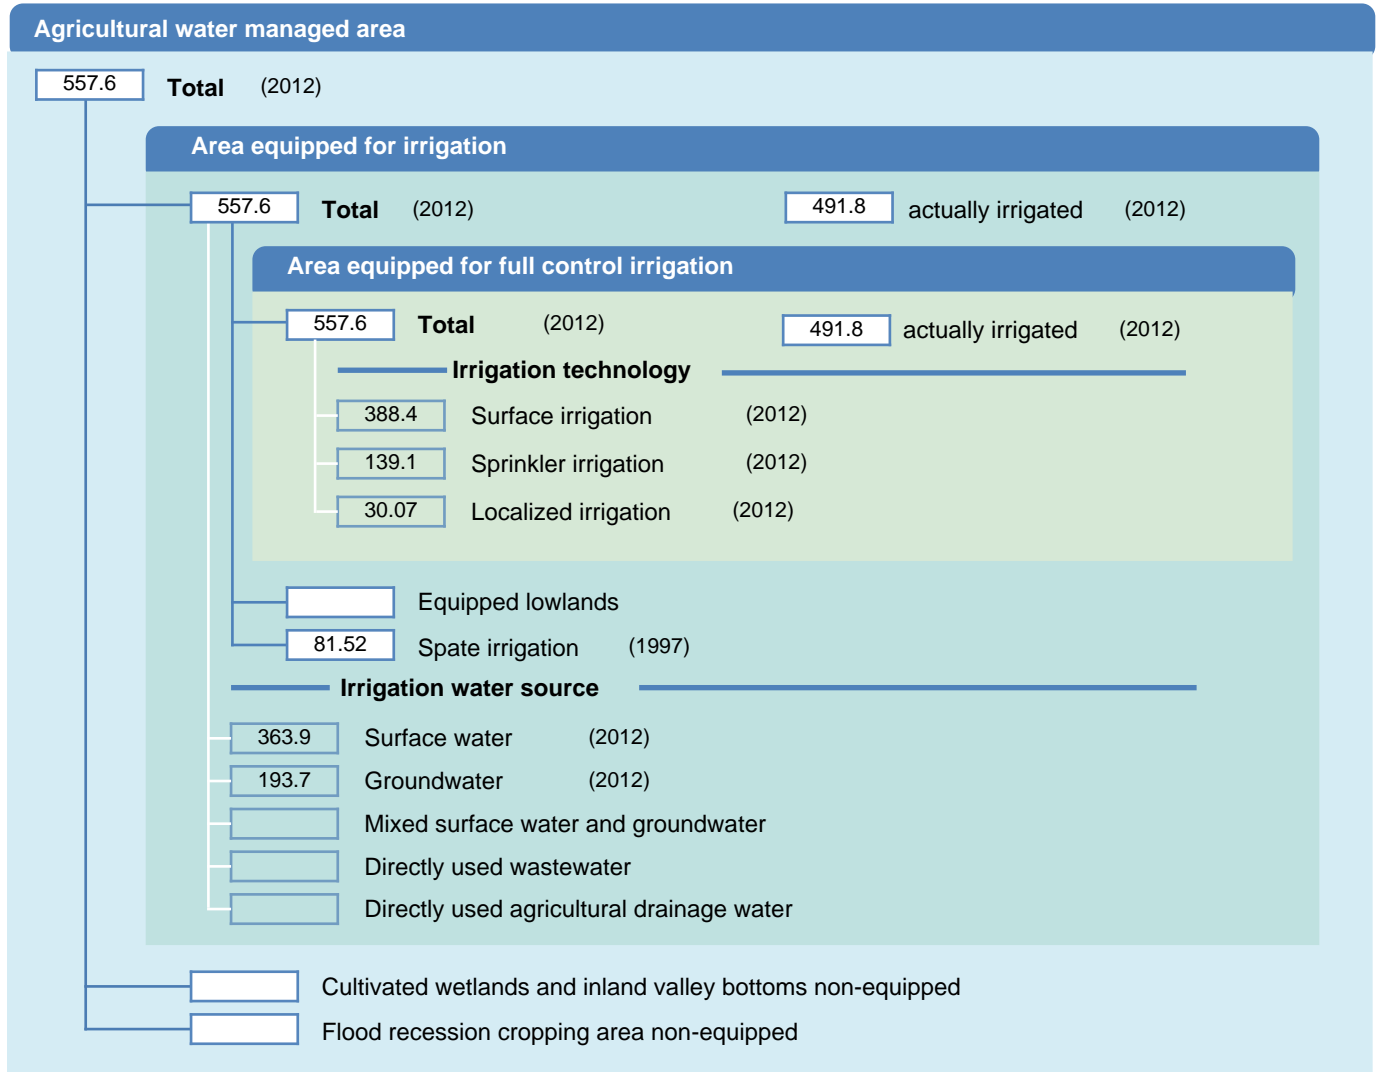

# Irrigation areas sheet

Cuba

## PHYSICAL AREAS (THOUSAND HECTARES)

## HARVESTED AREAS (THOUSAND HECTARES)