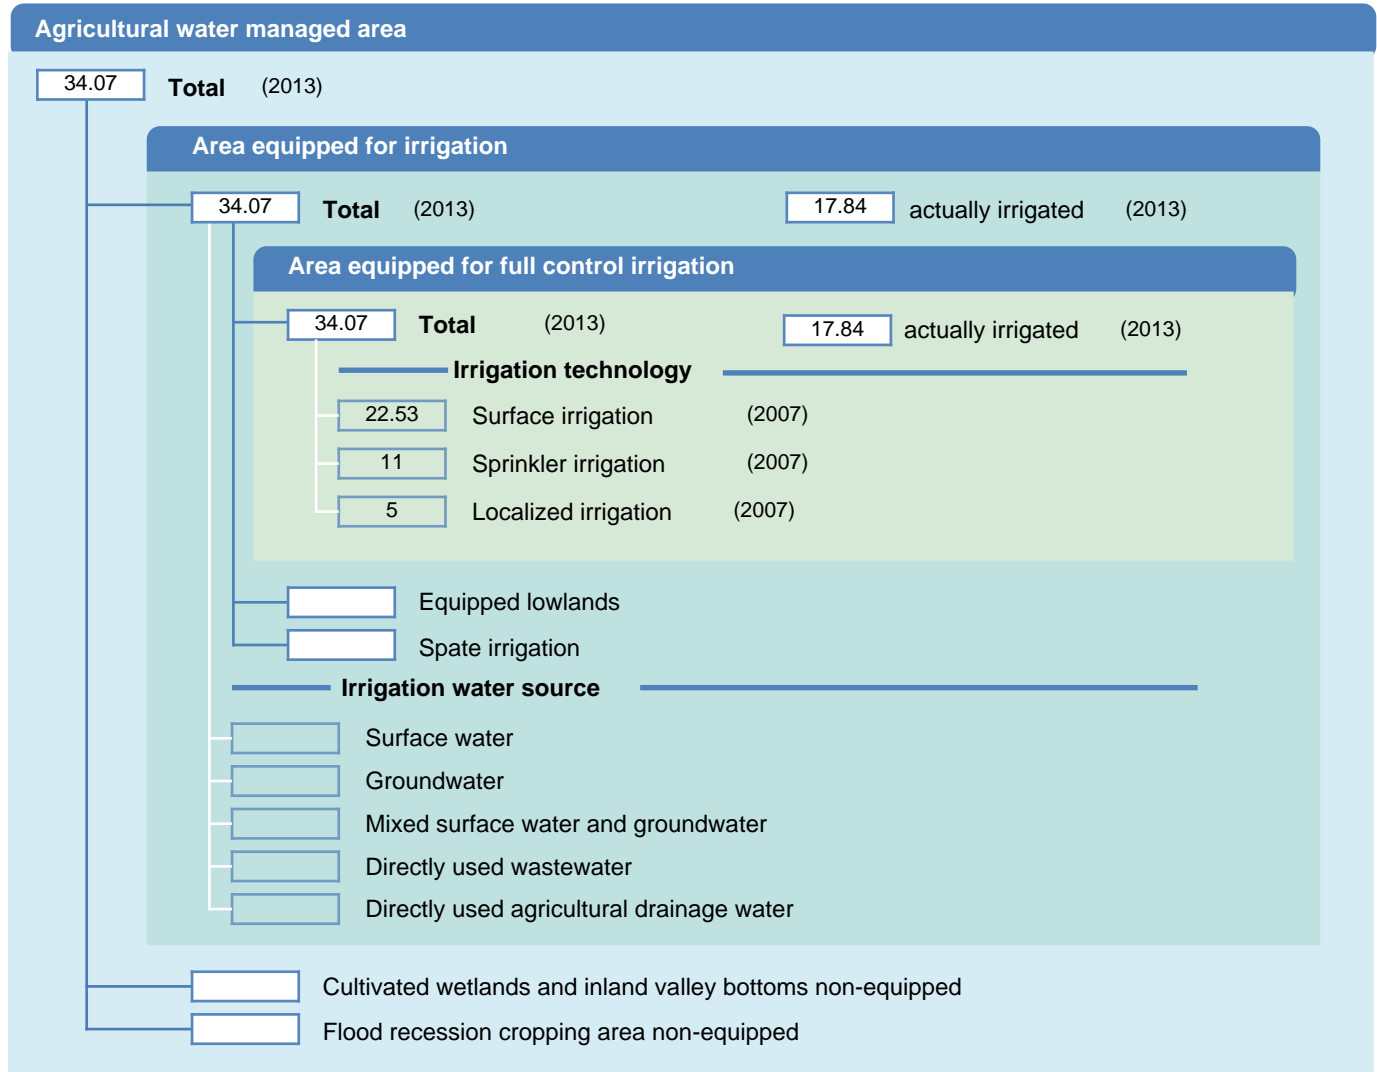

# Irrigation areas sheet

Czechia

## PHYSICAL AREAS (THOUSAND HECTARES)

## HARVESTED AREAS (THOUSAND HECTARES)