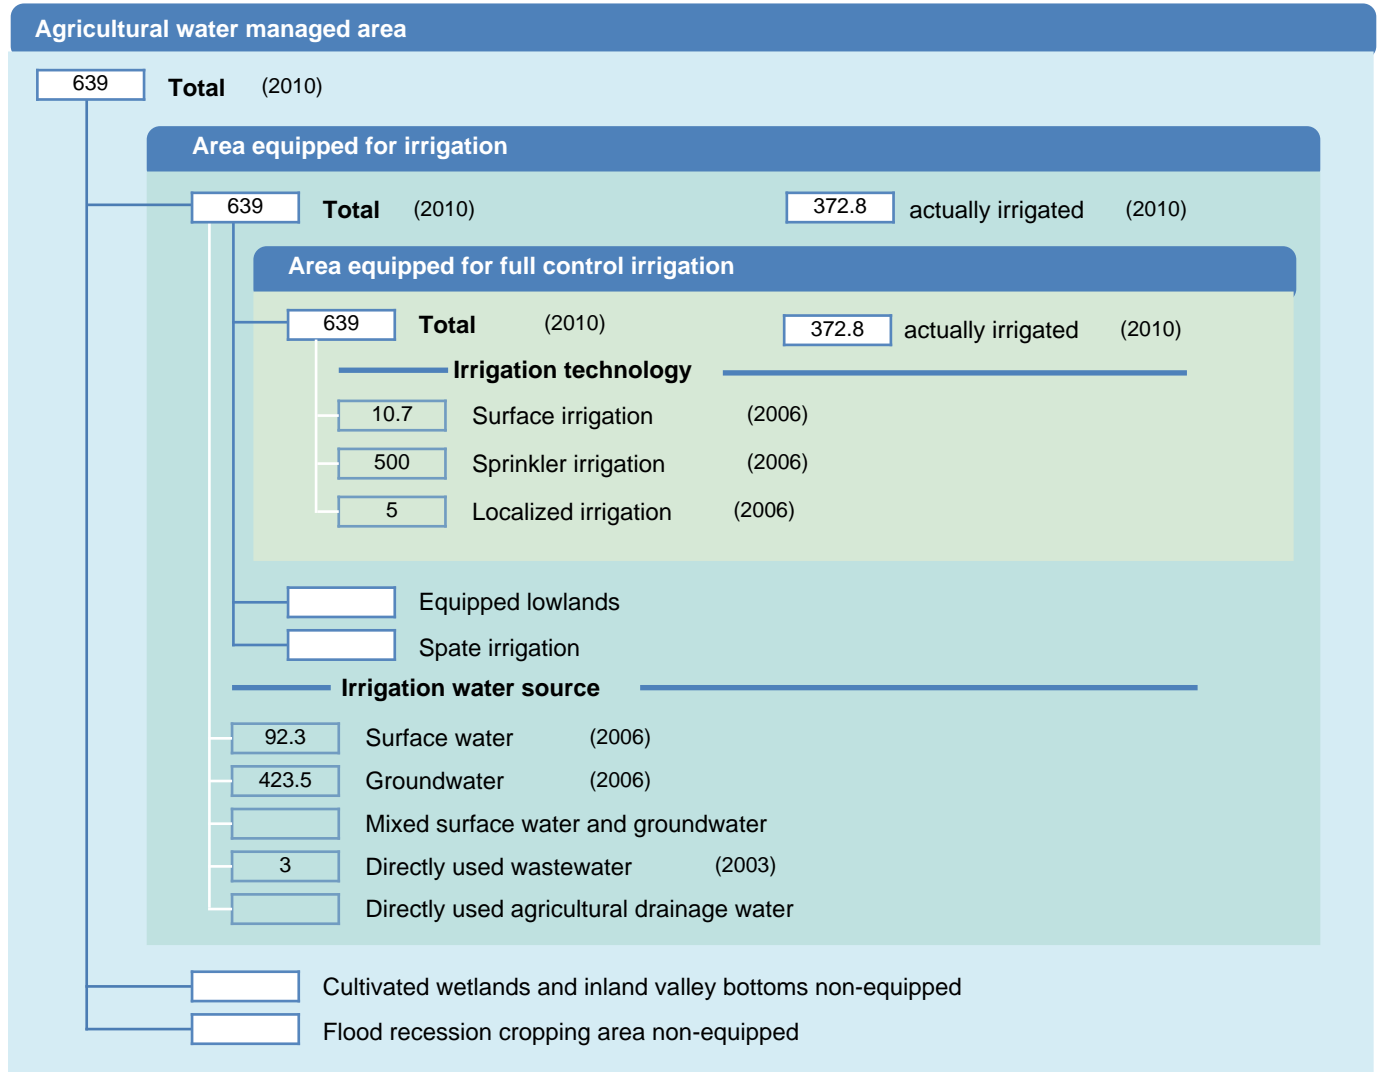

Irrigation areas sheet

Germany

PHYSICAL AREAS (THOUSAND HECTARES)

HARVESTED AREAS (THOUSAND HECTARES)