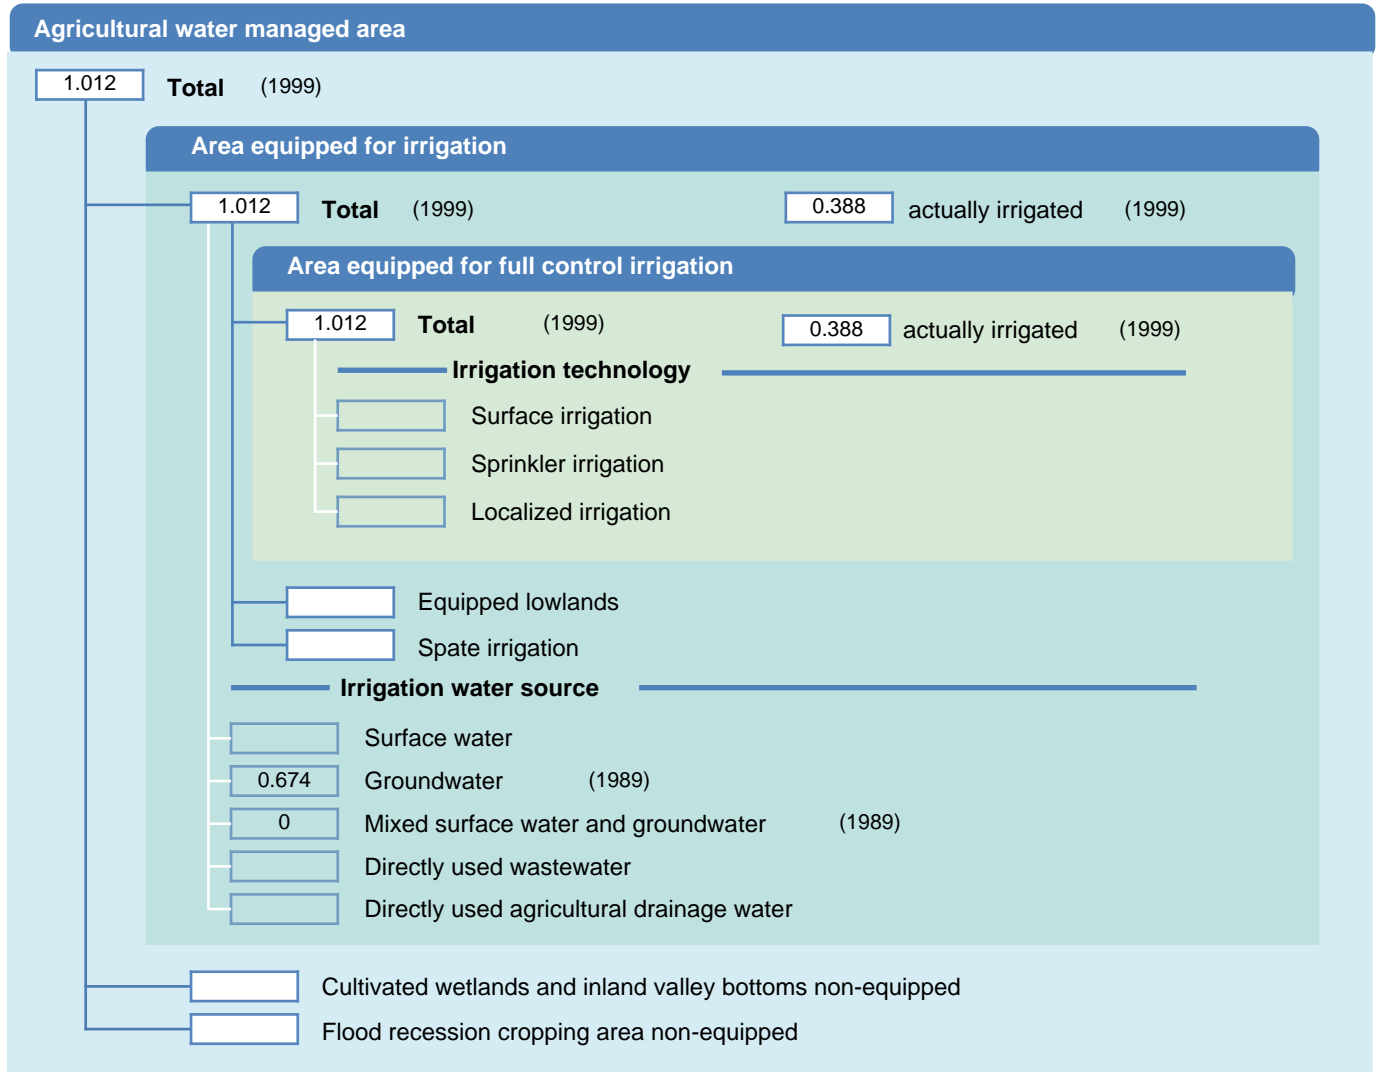

Irrigation areas sheet

Djibouti

PHYSICAL AREAS (THOUSAND HECTARES)

HARVESTED AREAS (THOUSAND HECTARES)