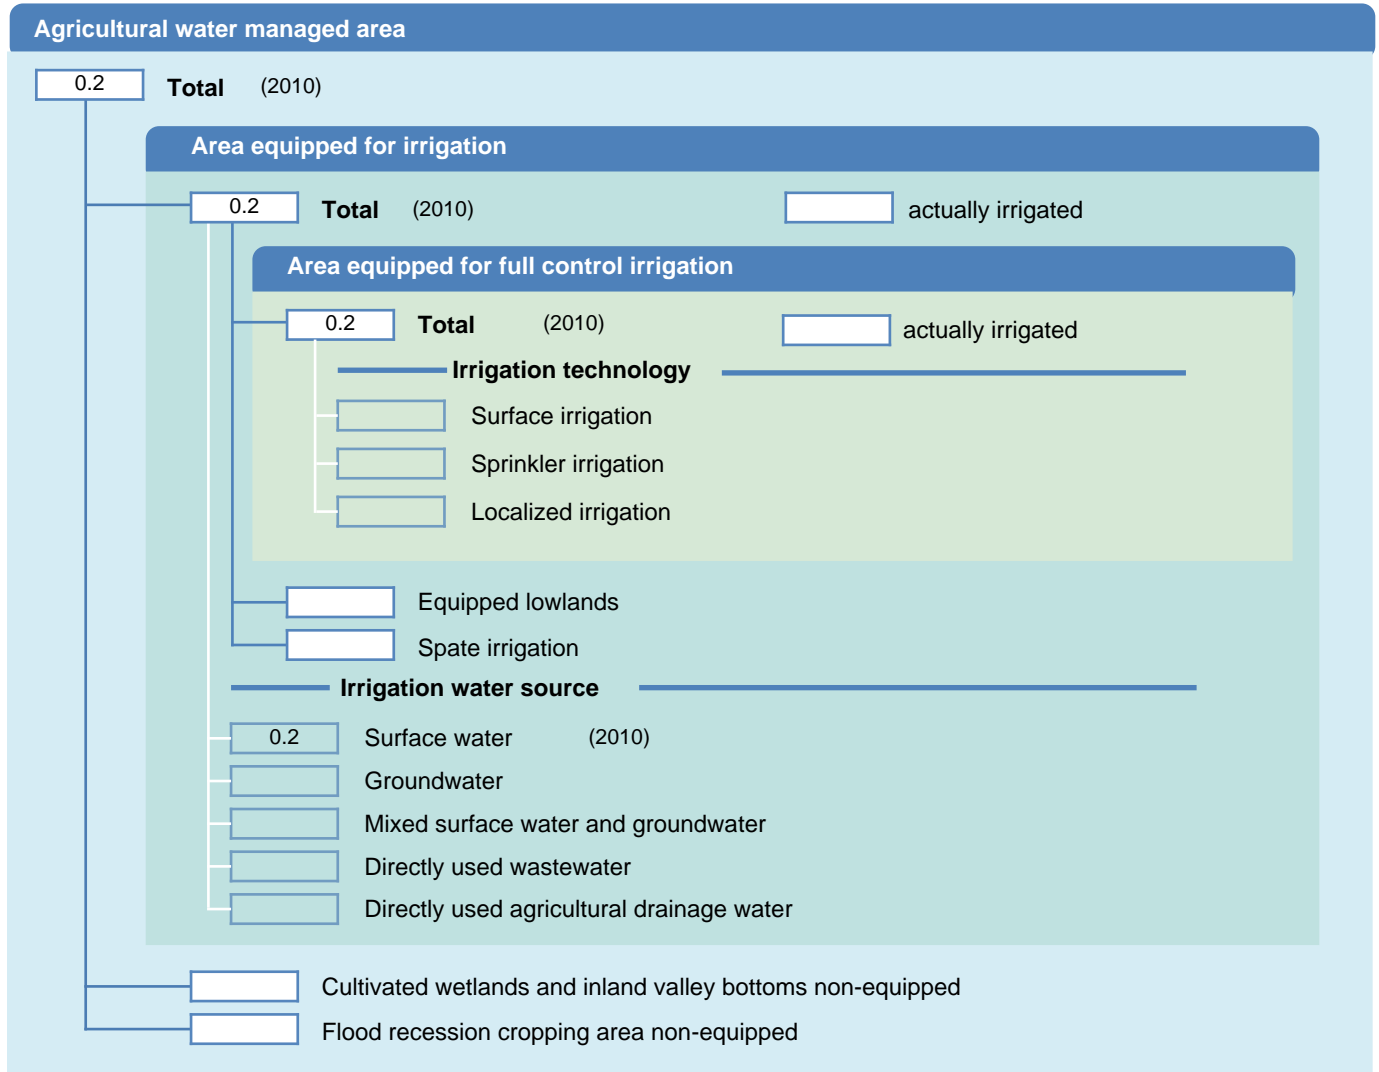

# Irrigation areas sheet

Dominica

## PHYSICAL AREAS (THOUSAND HECTARES)

## HARVESTED AREAS (THOUSAND HECTARES)