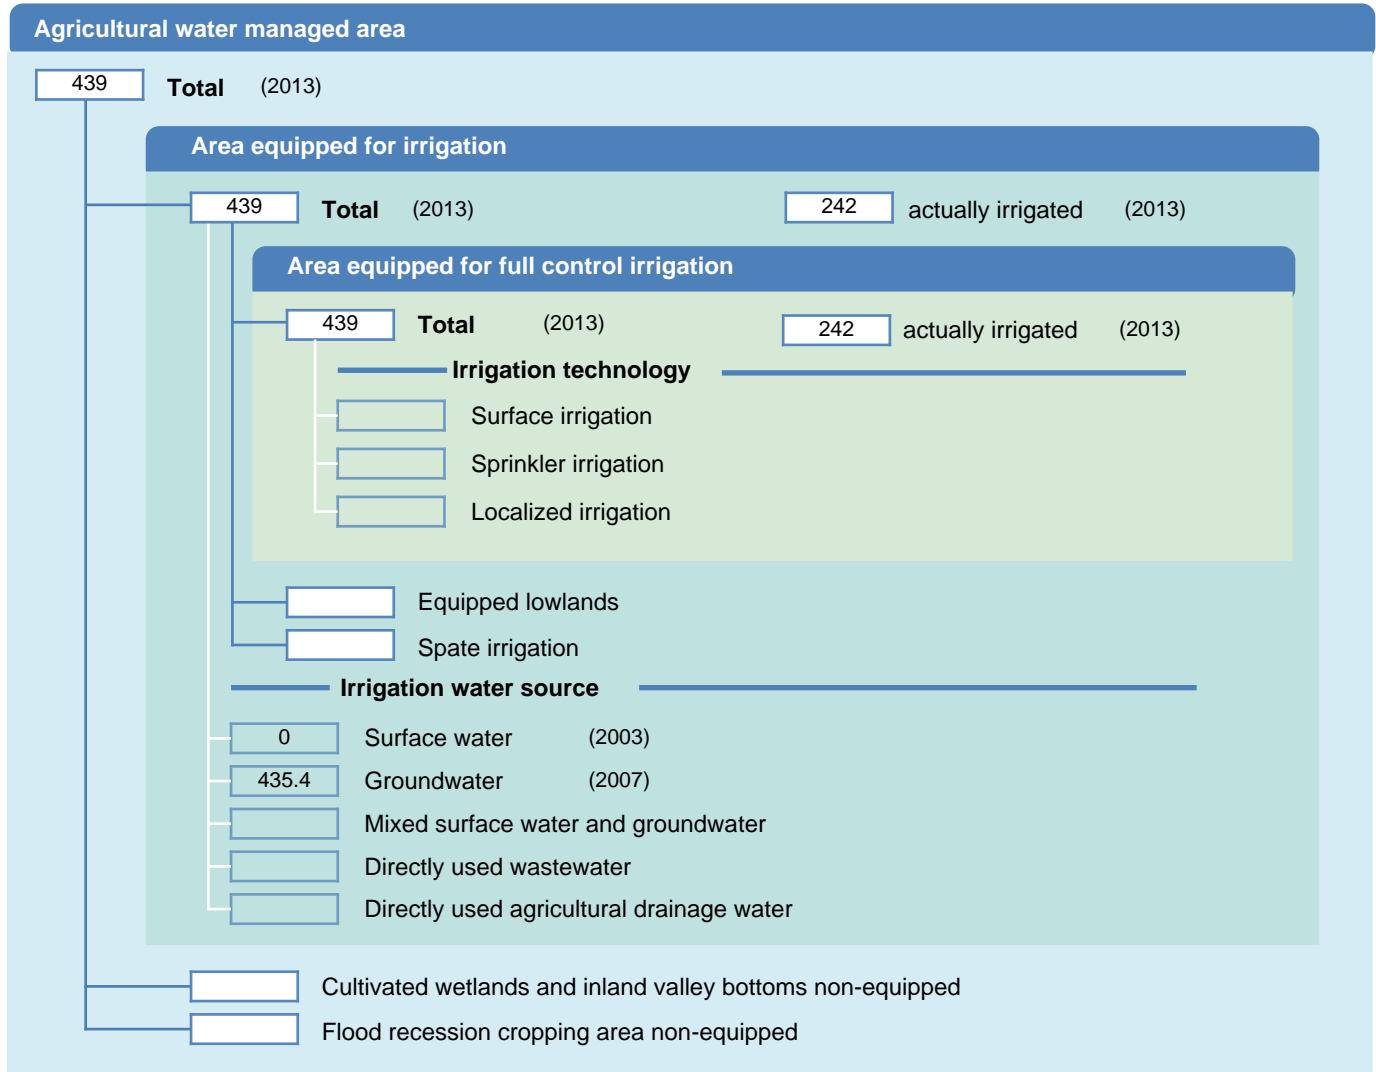

Irrigation areas sheet

Denmark

PHYSICAL AREAS (THOUSAND HECTARES)

HARVESTED AREAS (THOUSAND HECTARES)