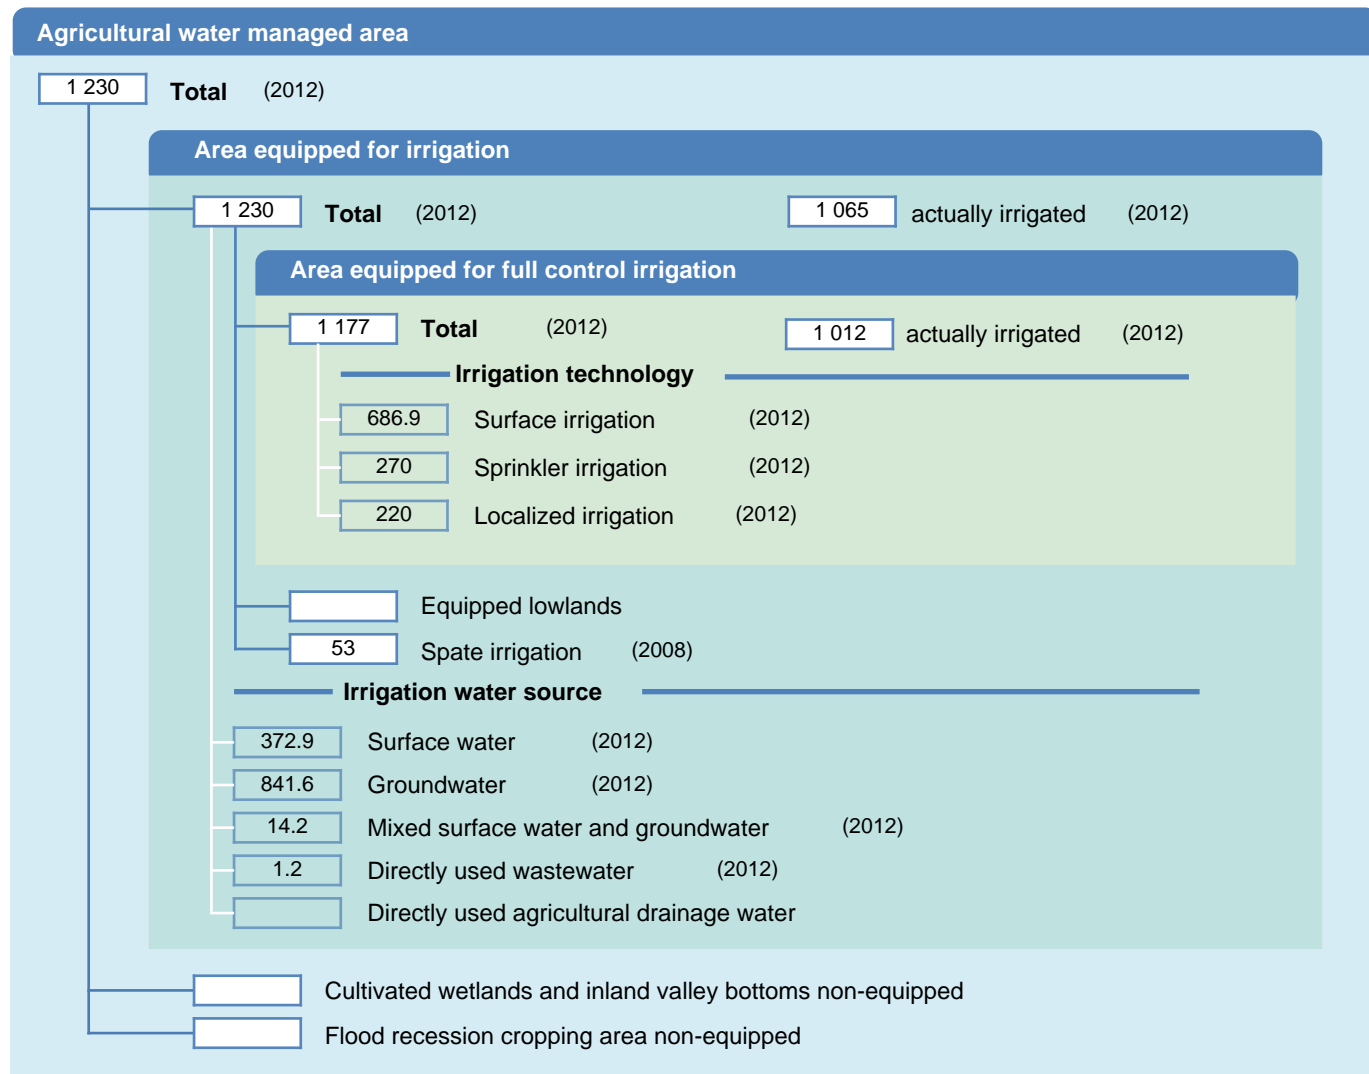

Irrigation areas sheet

Algeria

PHYSICAL AREAS (THOUSAND HECTARES)

HARVESTED AREAS (THOUSAND HECTARES)