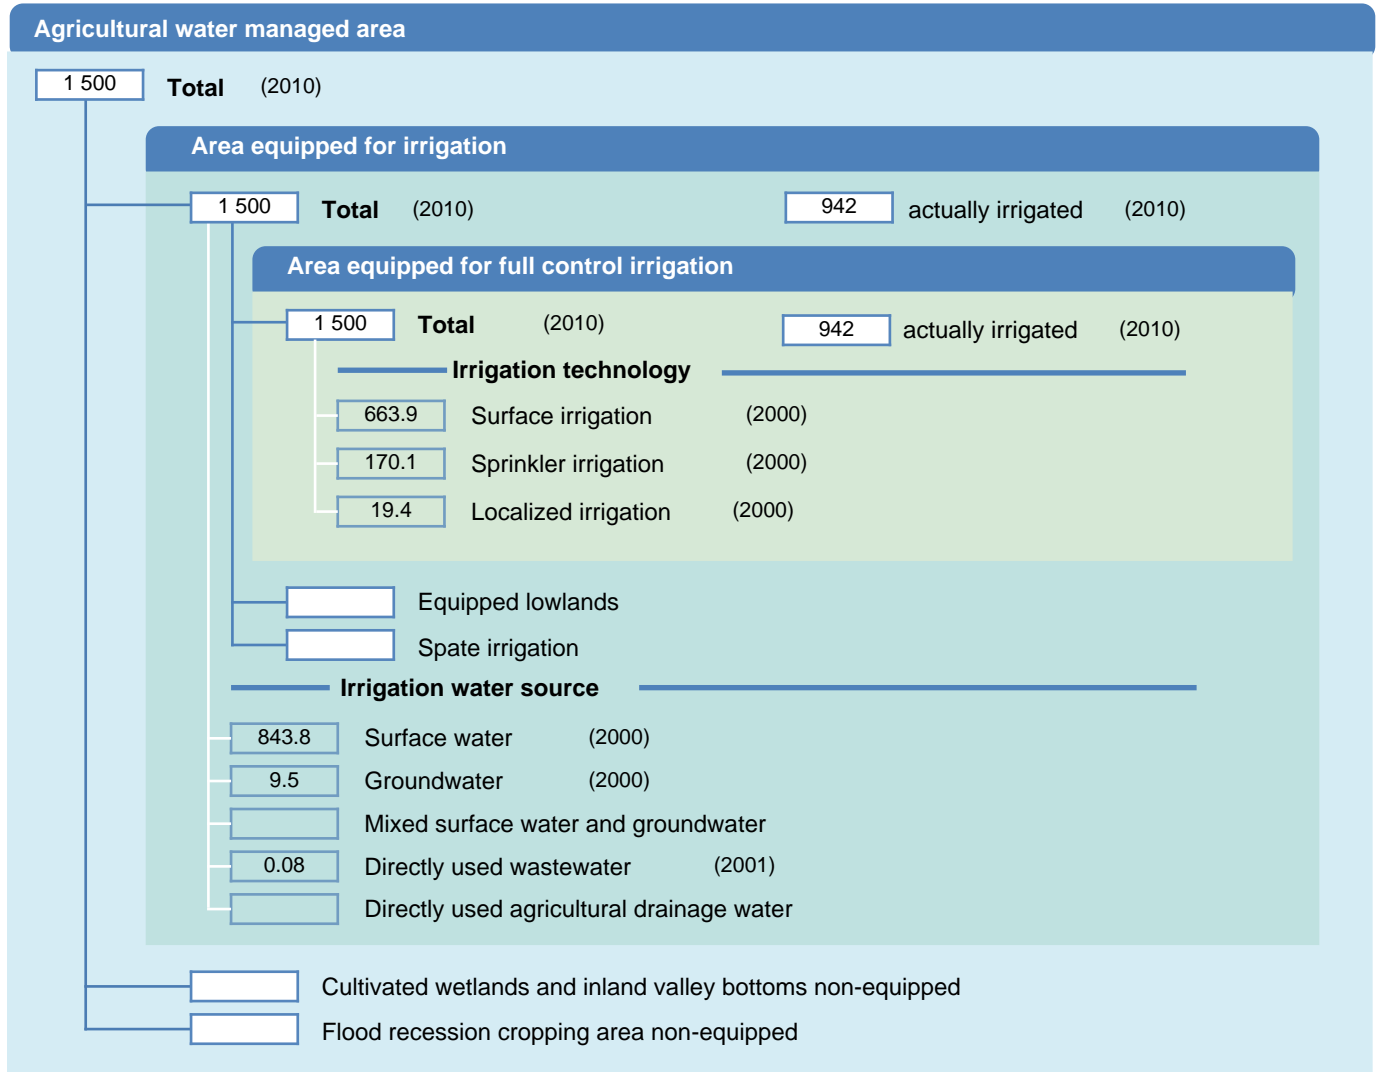

Irrigation areas sheet

Ecuador

PHYSICAL AREAS (THOUSAND HECTARES)

HARVESTED AREAS (THOUSAND HECTARES)