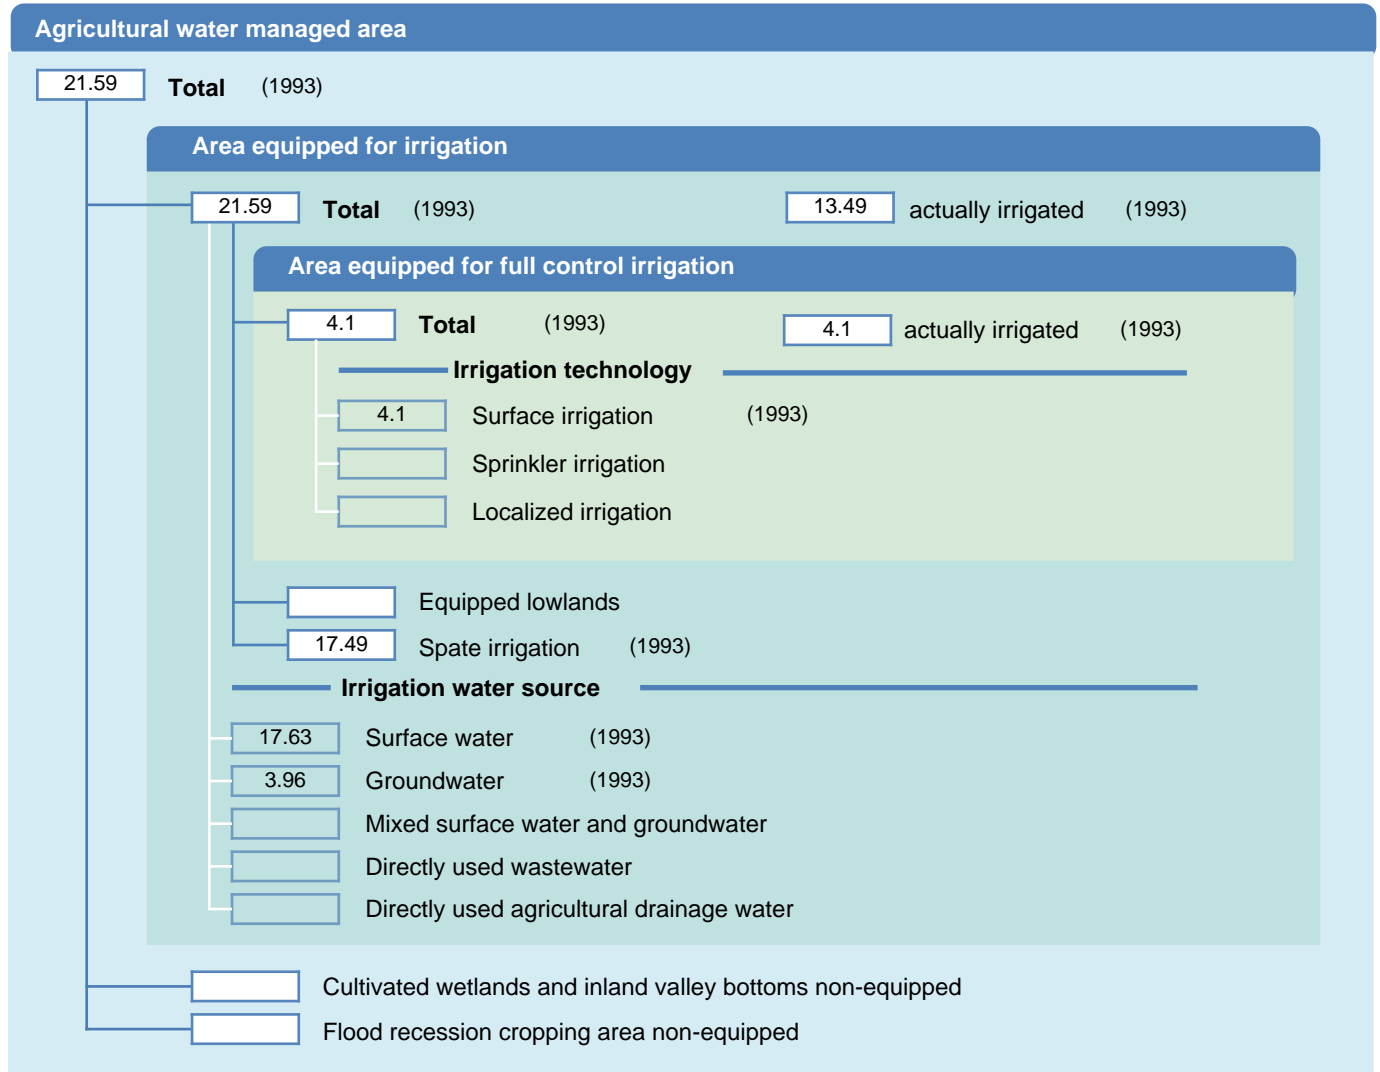

# Irrigation areas sheet

Eritrea

## PHYSICAL AREAS (THOUSAND HECTARES)

## HARVESTED AREAS (THOUSAND HECTARES)