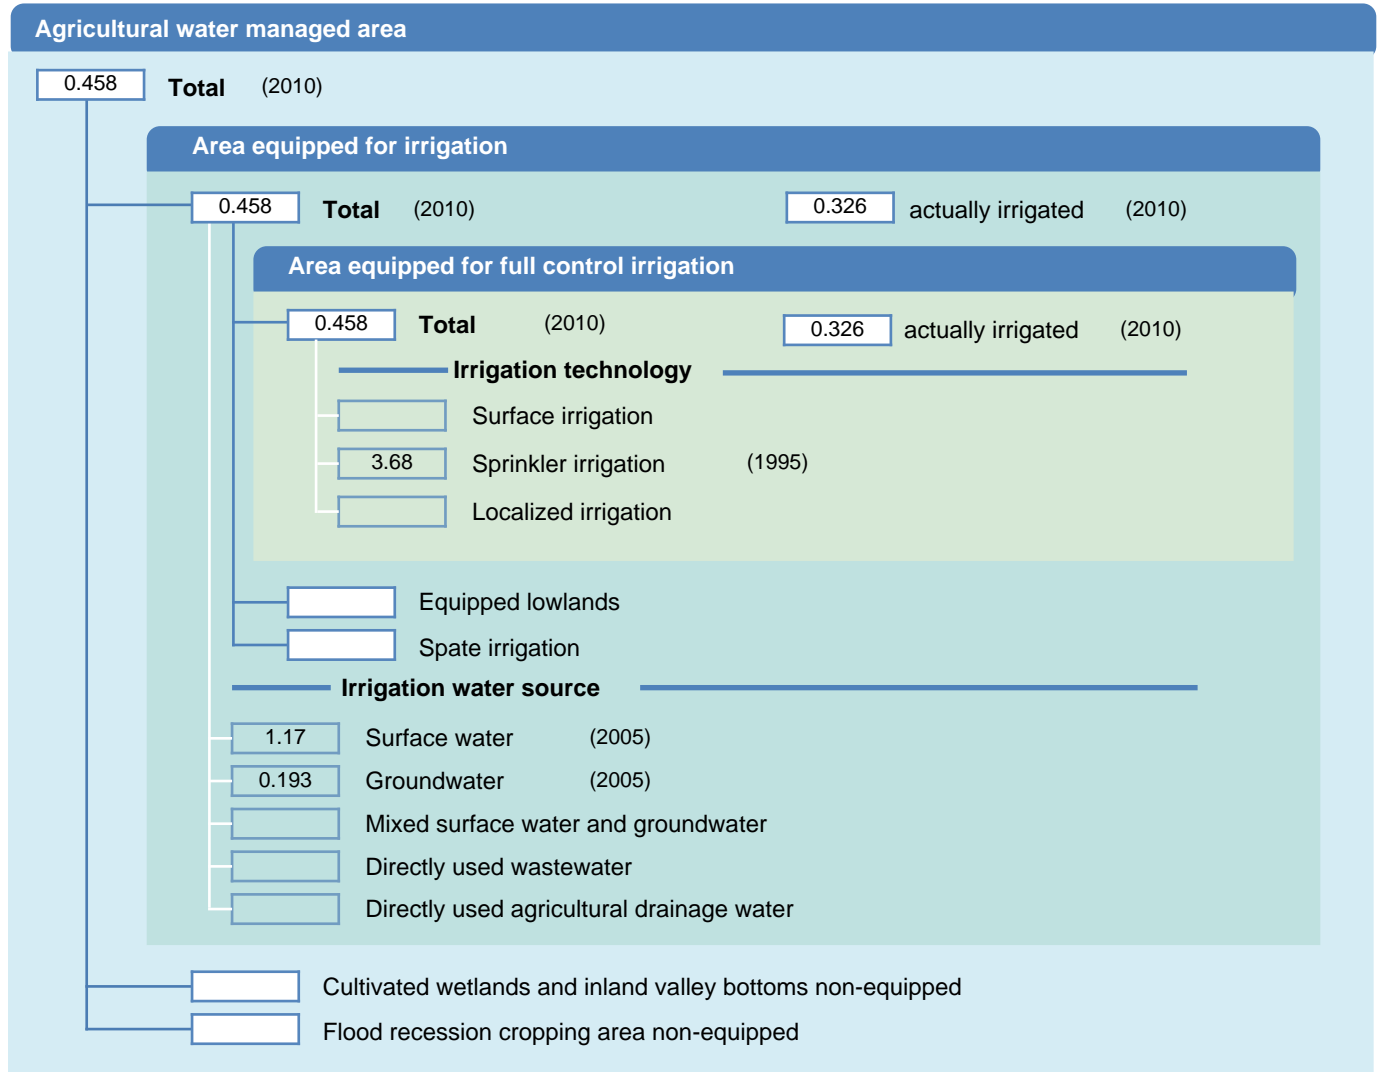

Irrigation areas sheet

Estonia

PHYSICAL AREAS (THOUSAND HECTARES)

HARVESTED AREAS (THOUSAND HECTARES)