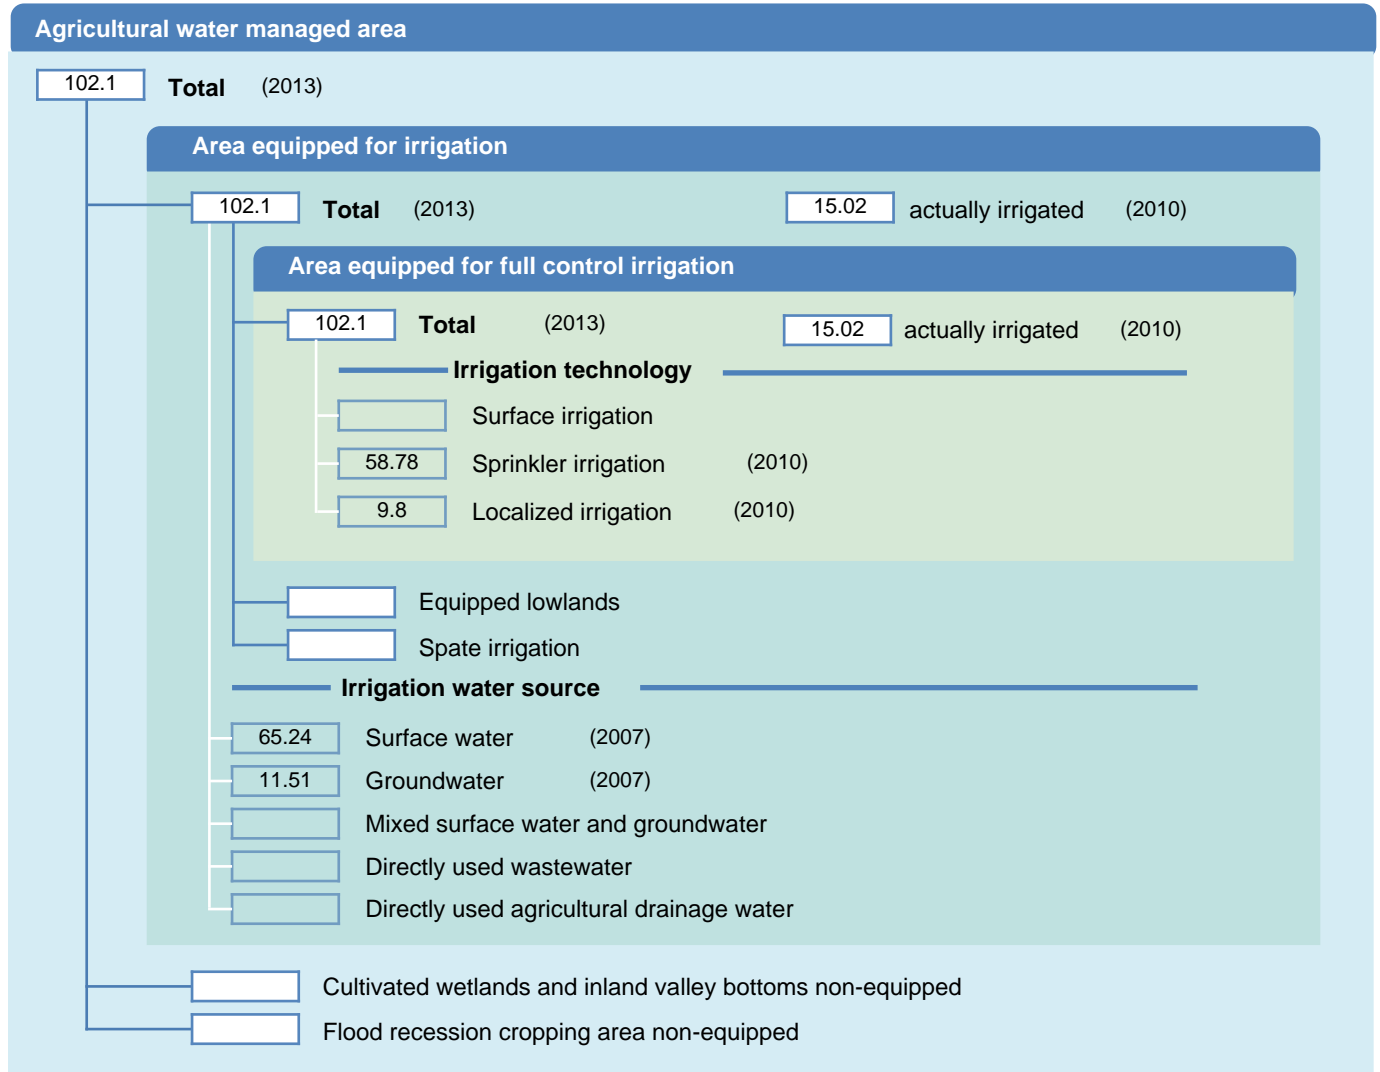

Irrigation areas sheet

Finland

PHYSICAL AREAS (THOUSAND HECTARES)

HARVESTED AREAS (THOUSAND HECTARES)