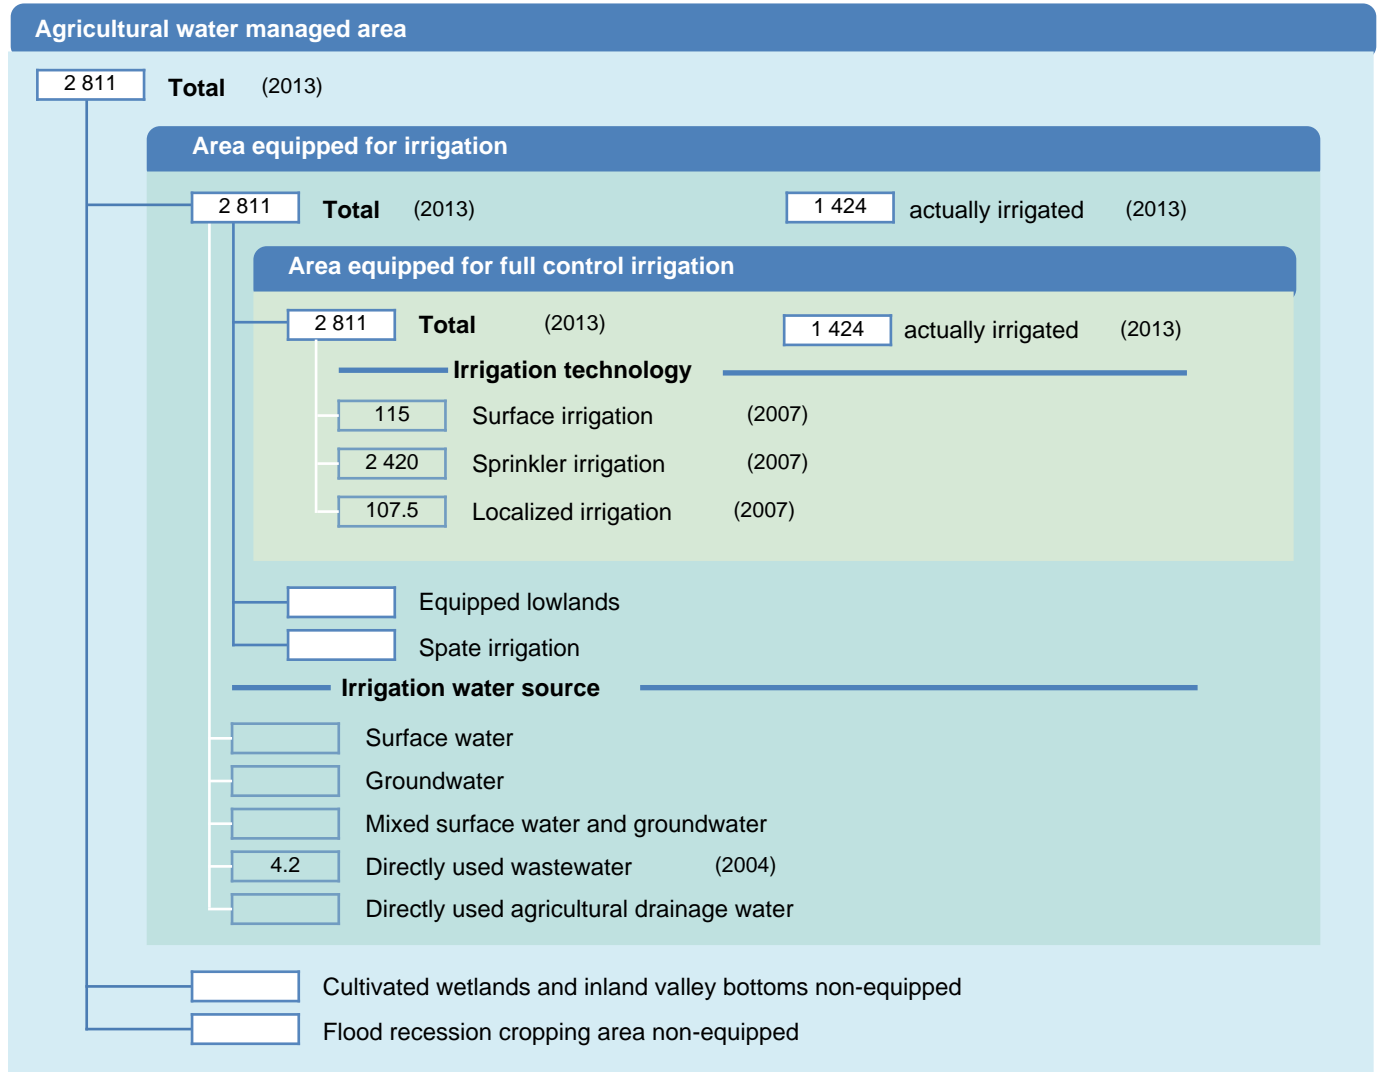

Irrigation areas sheet

France

PHYSICAL AREAS (THOUSAND HECTARES)

HARVESTED AREAS (THOUSAND HECTARES)