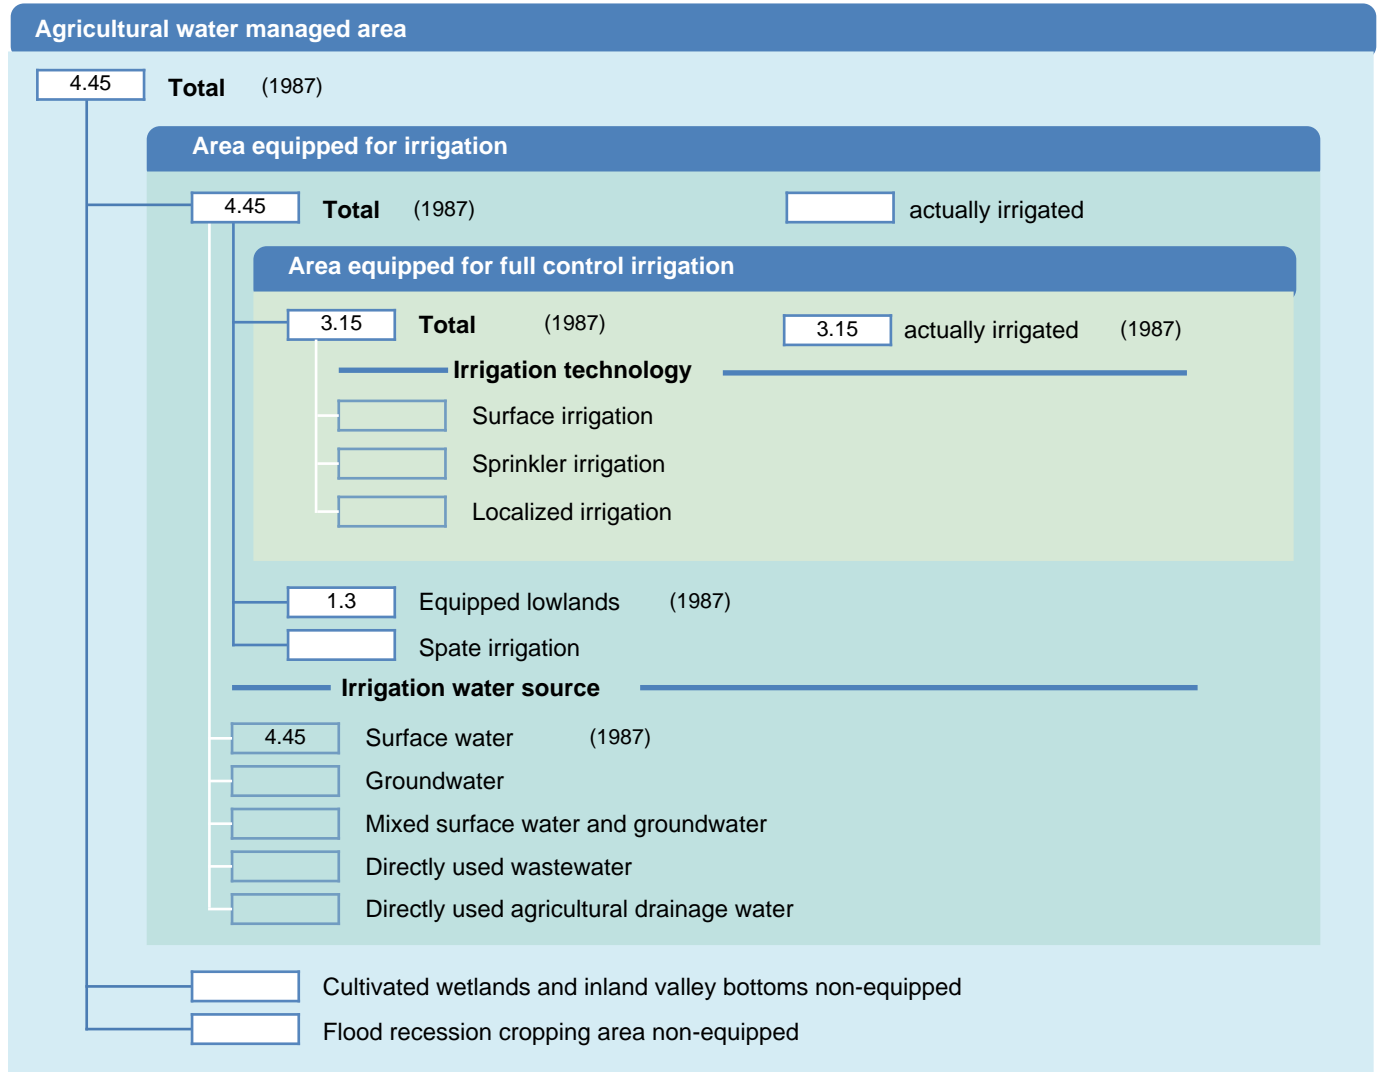

# Irrigation areas sheet

Gabon

## PHYSICAL AREAS (THOUSAND HECTARES)

## HARVESTED AREAS (THOUSAND HECTARES)