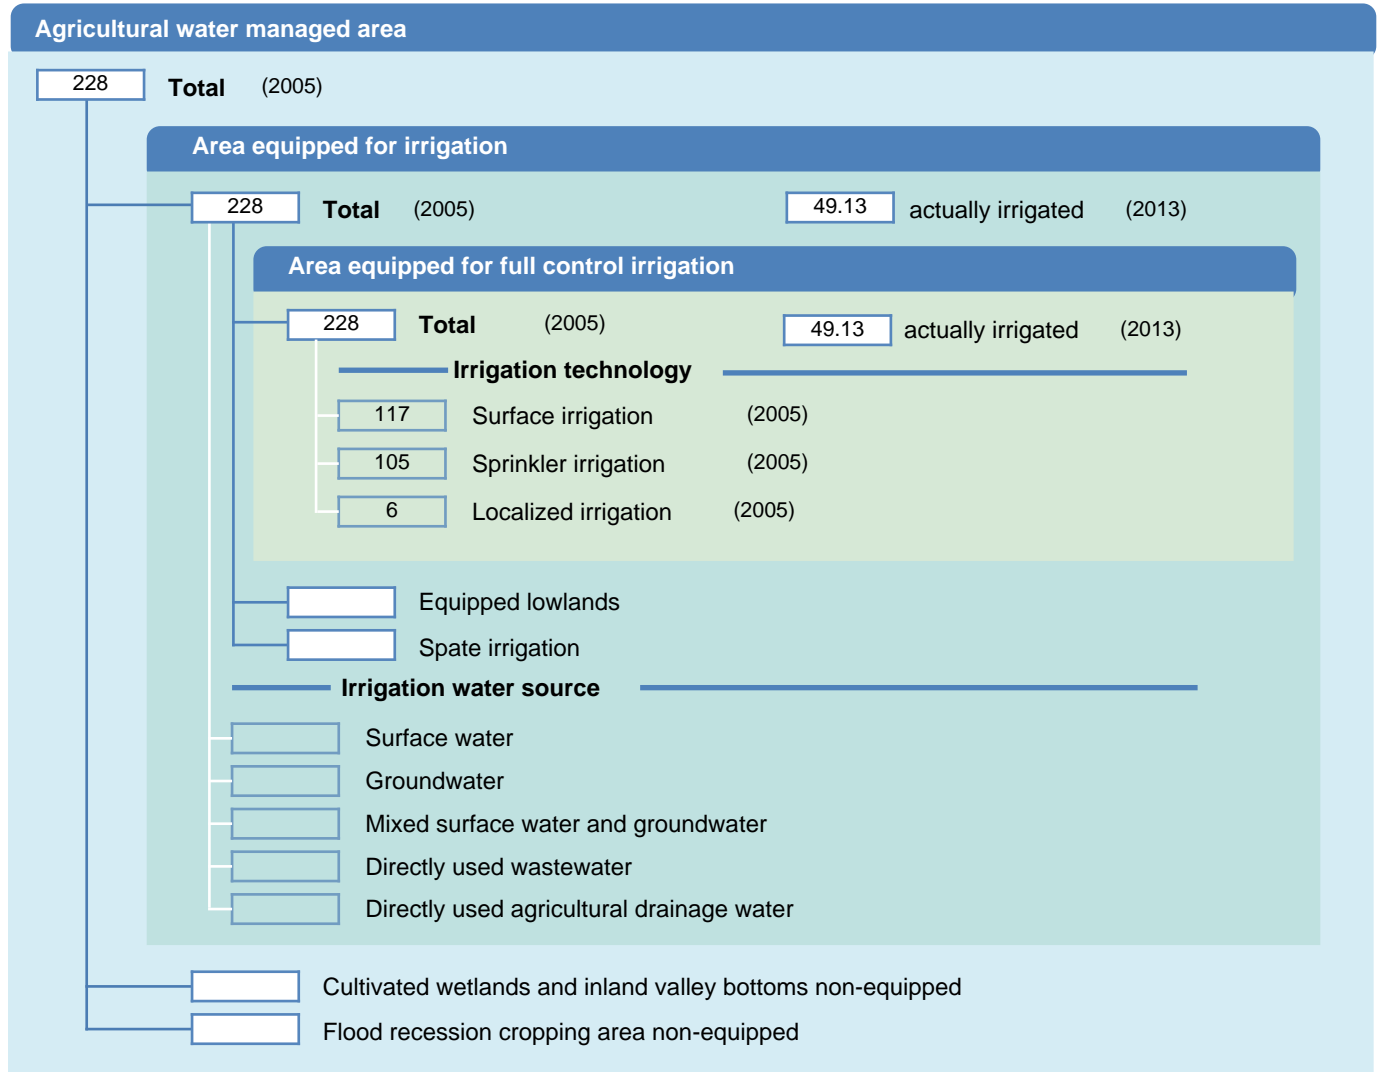

Irrigation areas sheet

United Kingdom

PHYSICAL AREAS (THOUSAND HECTARES)

HARVESTED AREAS (THOUSAND HECTARES)