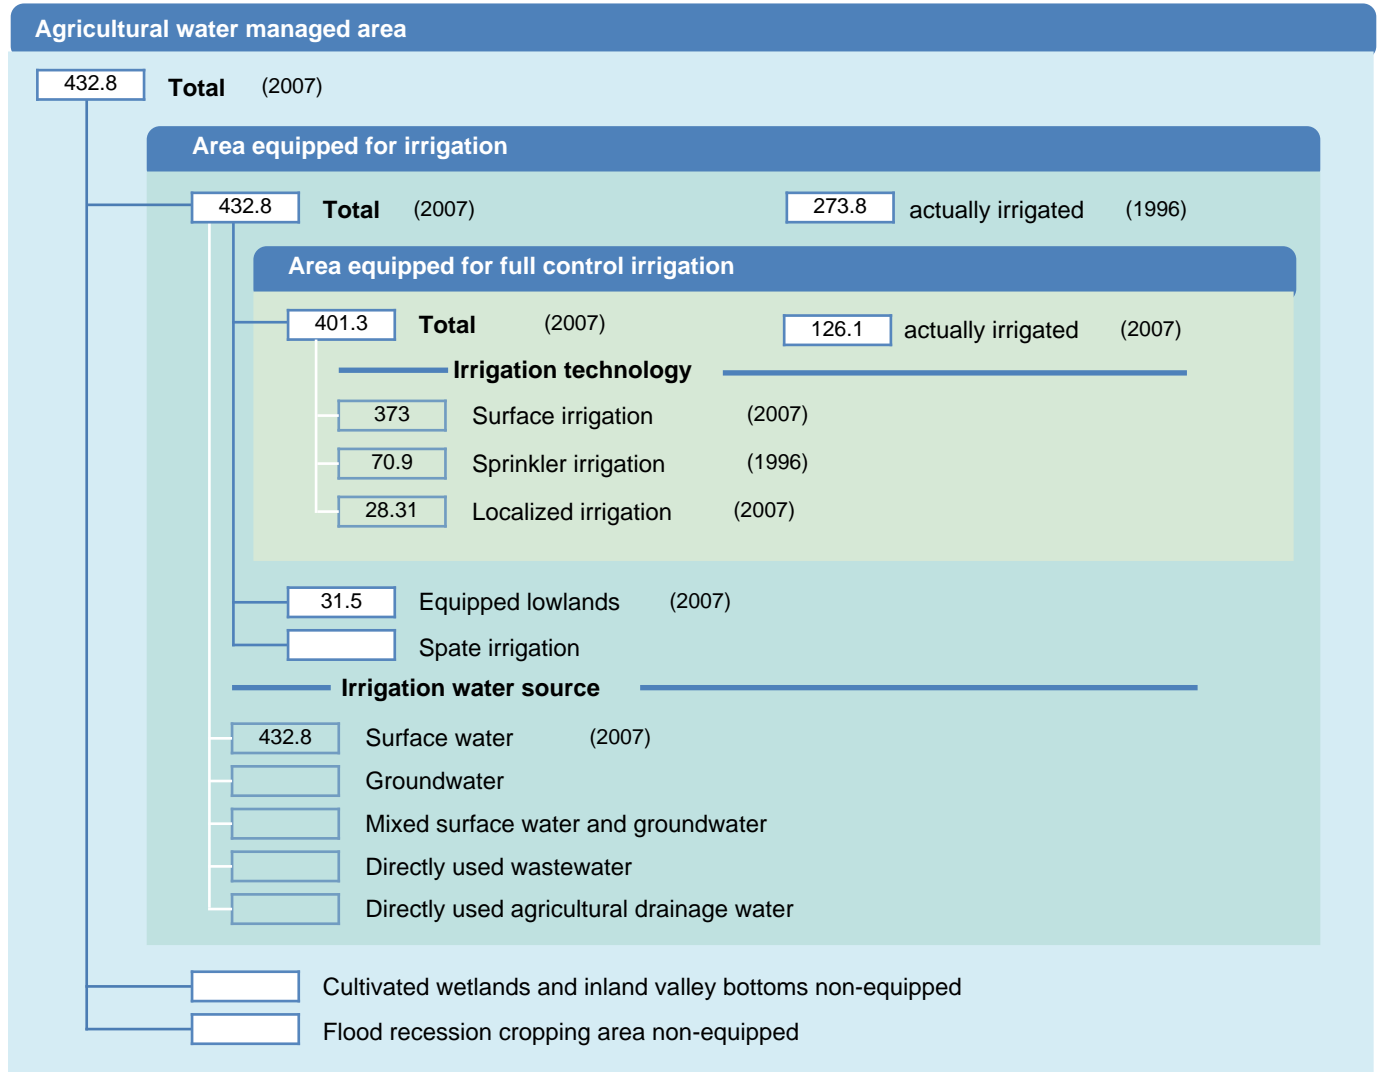

Irrigation areas sheet

Georgia

PHYSICAL AREAS (THOUSAND HECTARES)

HARVESTED AREAS (THOUSAND HECTARES)