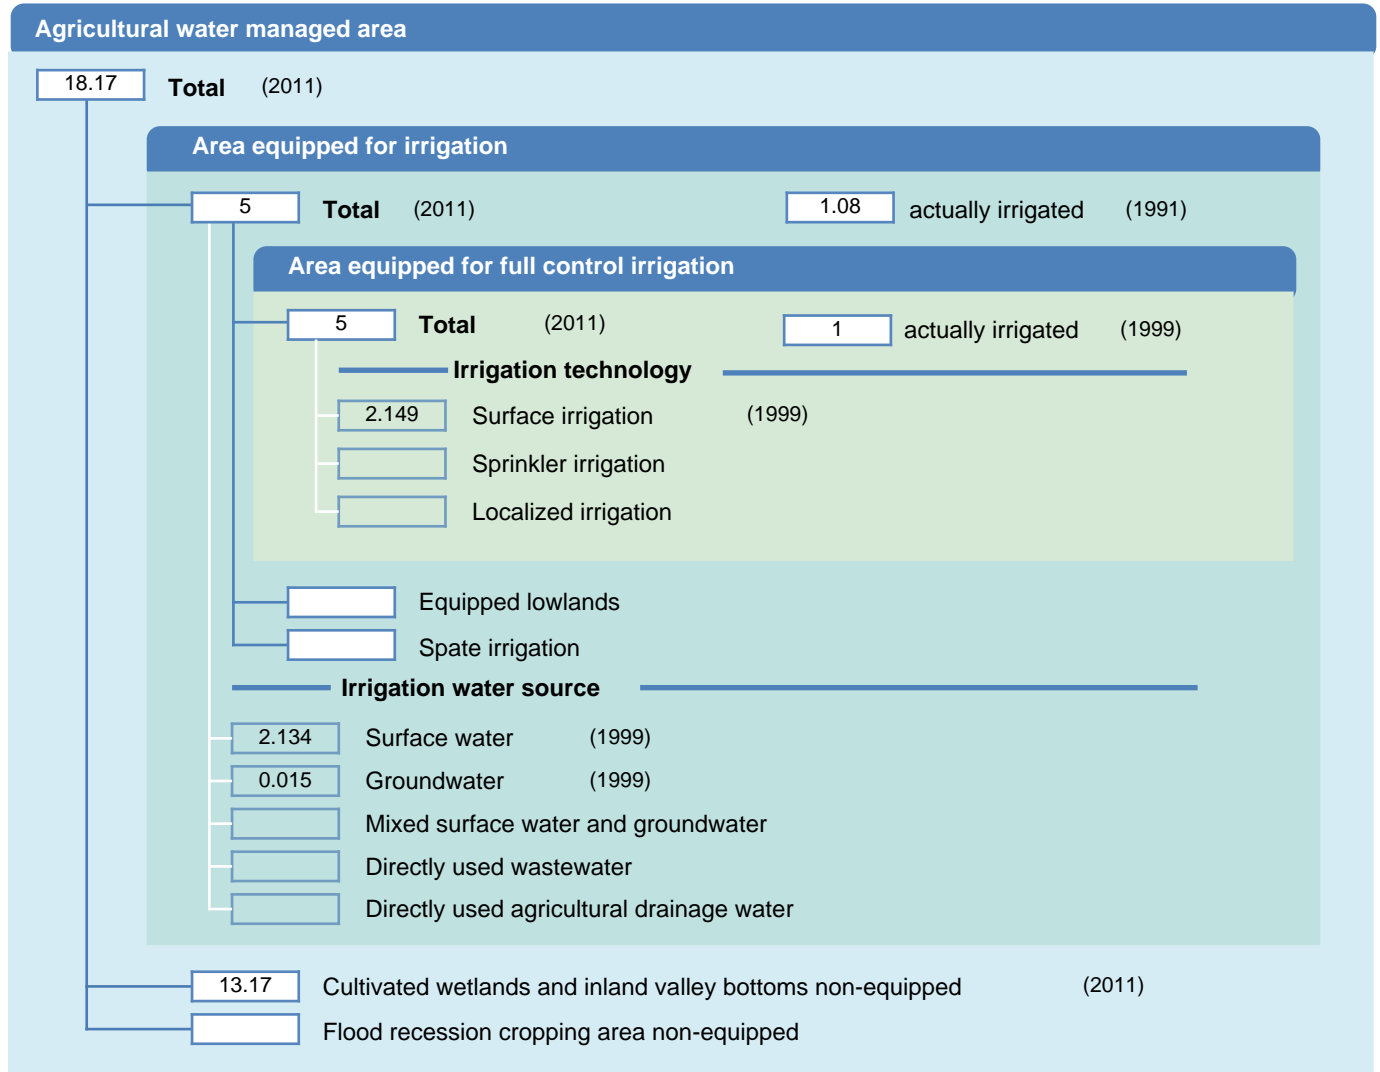

Irrigation areas sheet

Gambia

PHYSICAL AREAS (THOUSAND HECTARES)

HARVESTED AREAS (THOUSAND HECTARES)