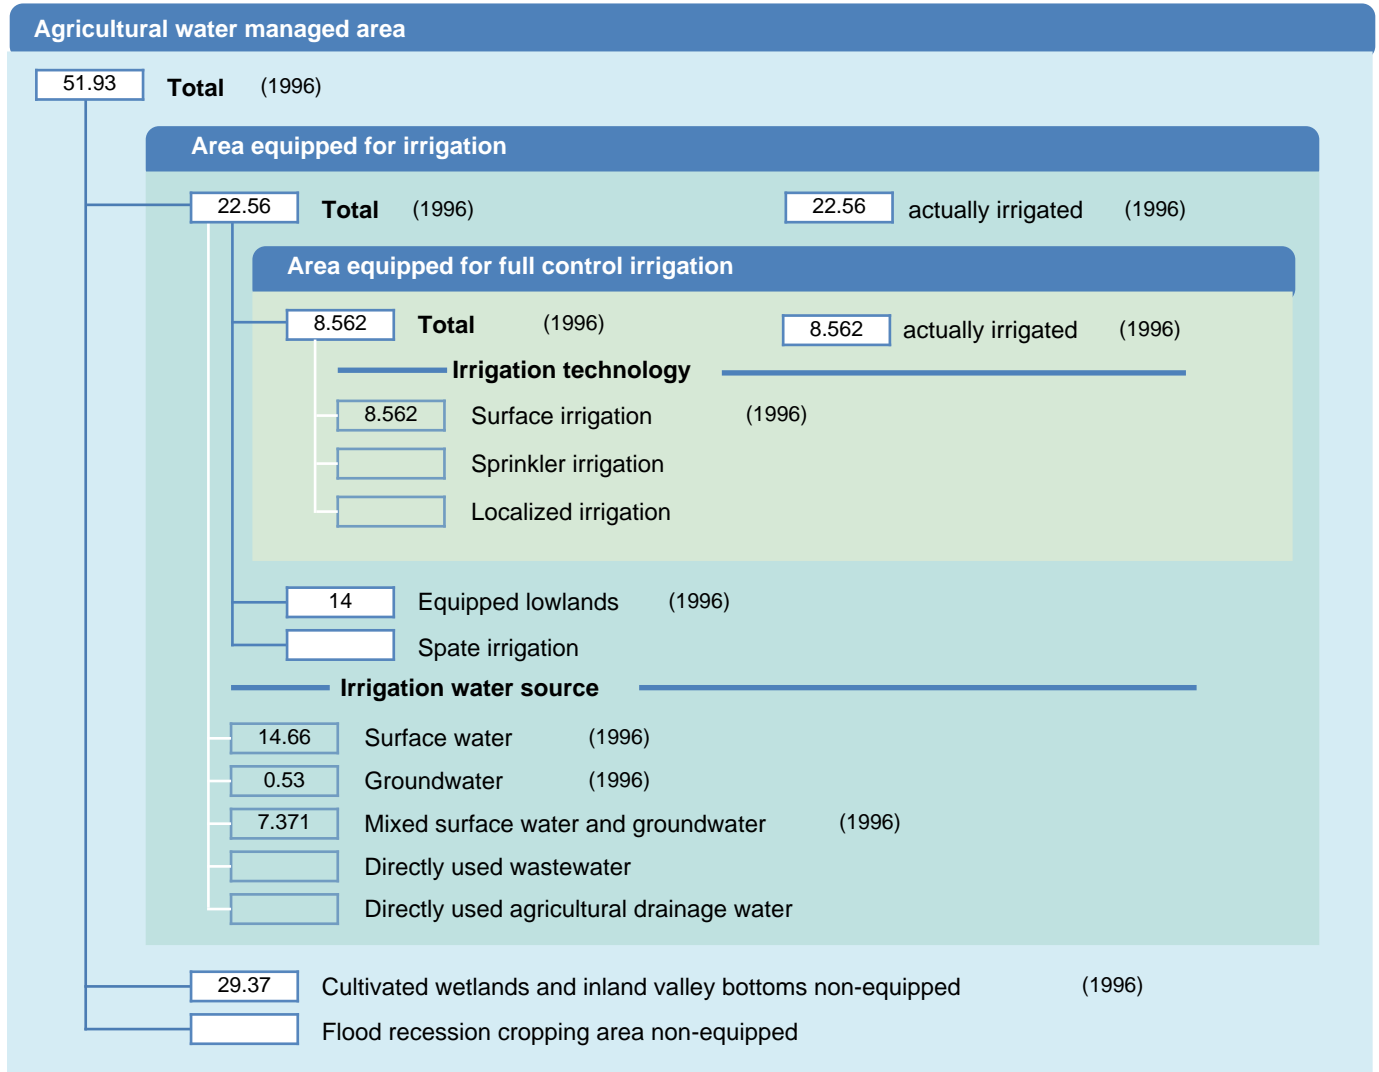

Irrigation areas sheet

Guinea-Bissau

PHYSICAL AREAS (THOUSAND HECTARES)

HARVESTED AREAS (THOUSAND HECTARES)