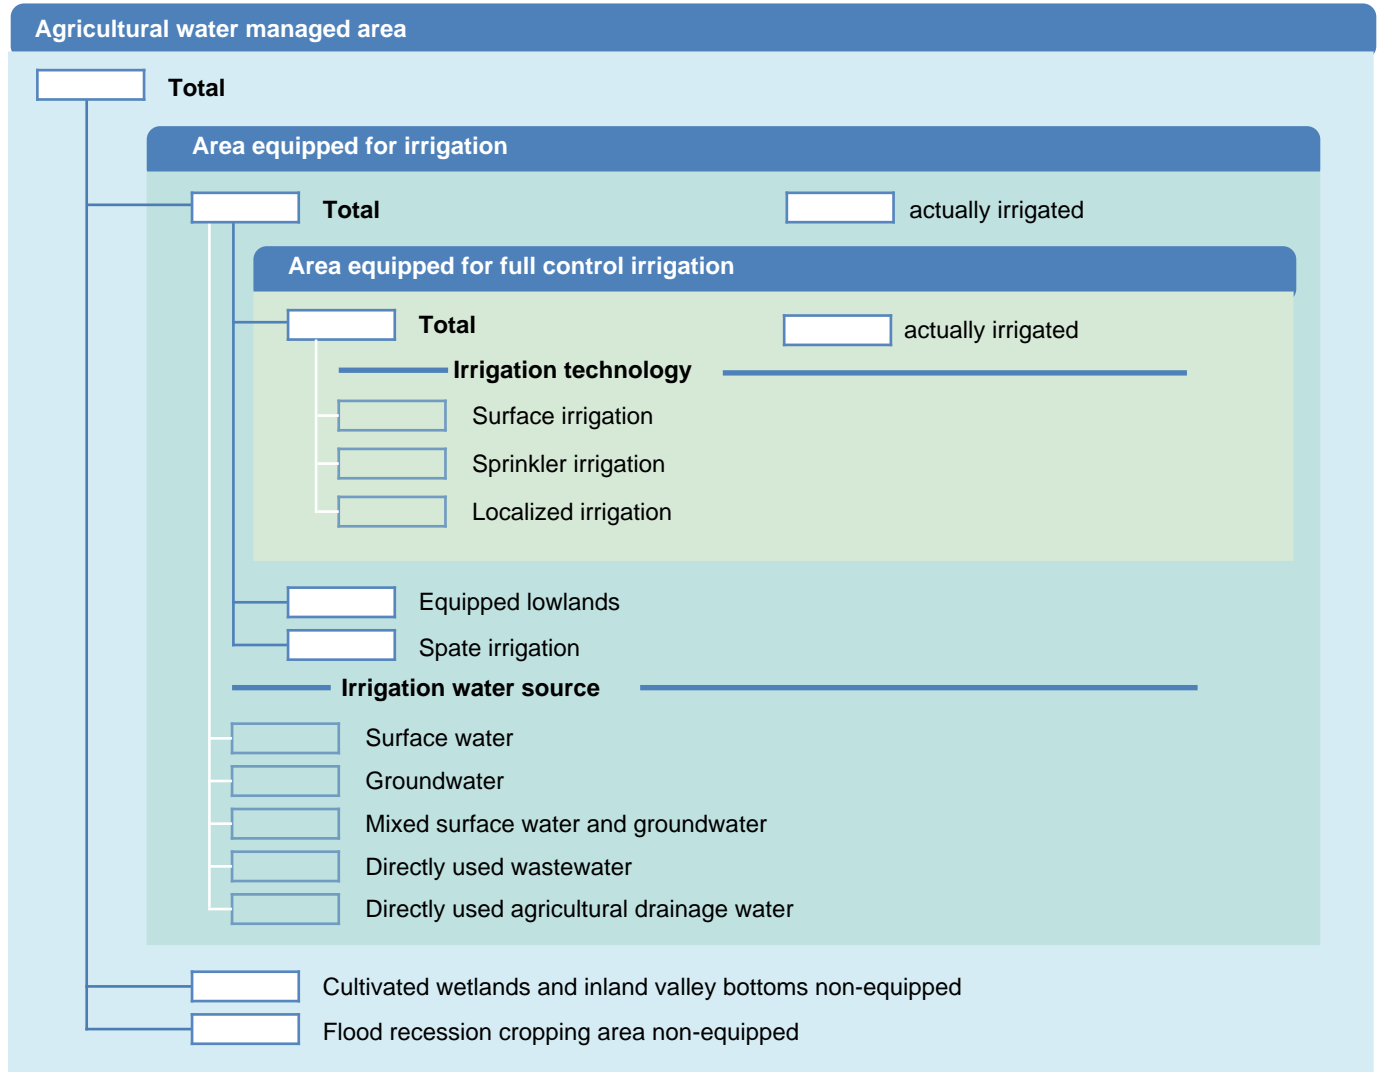

# Irrigation areas sheet

# Equatorial Guinea

## HARVESTED AREAS (THOUSAND HECTARES)