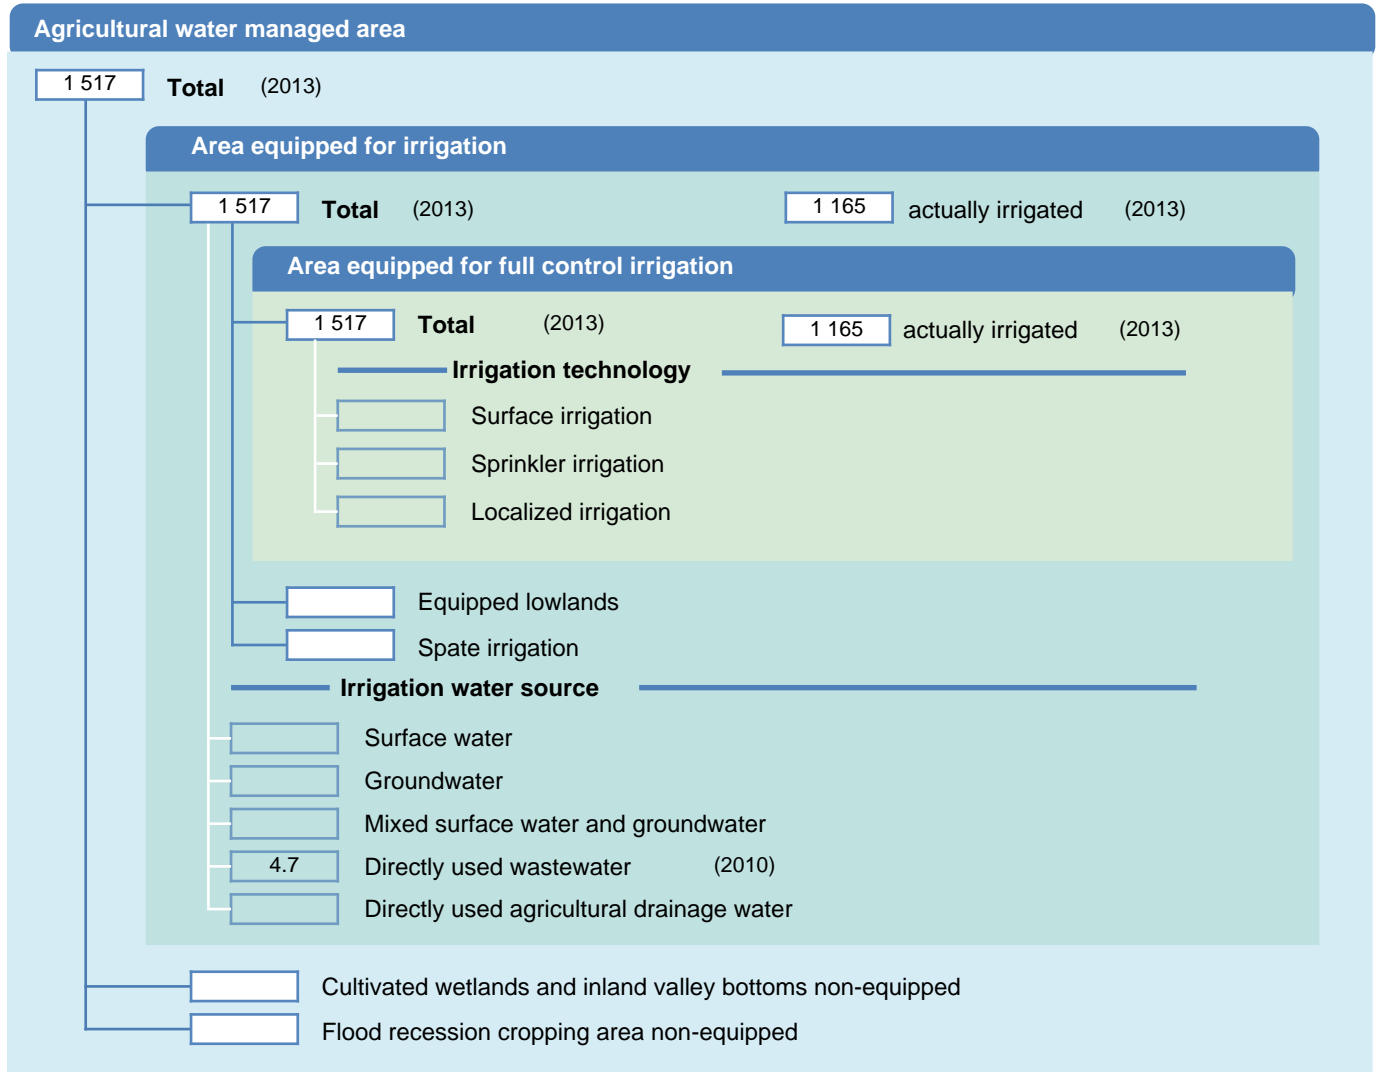

Irrigation areas sheet

Greece

PHYSICAL AREAS (THOUSAND HECTARES)

HARVESTED AREAS (THOUSAND HECTARES)