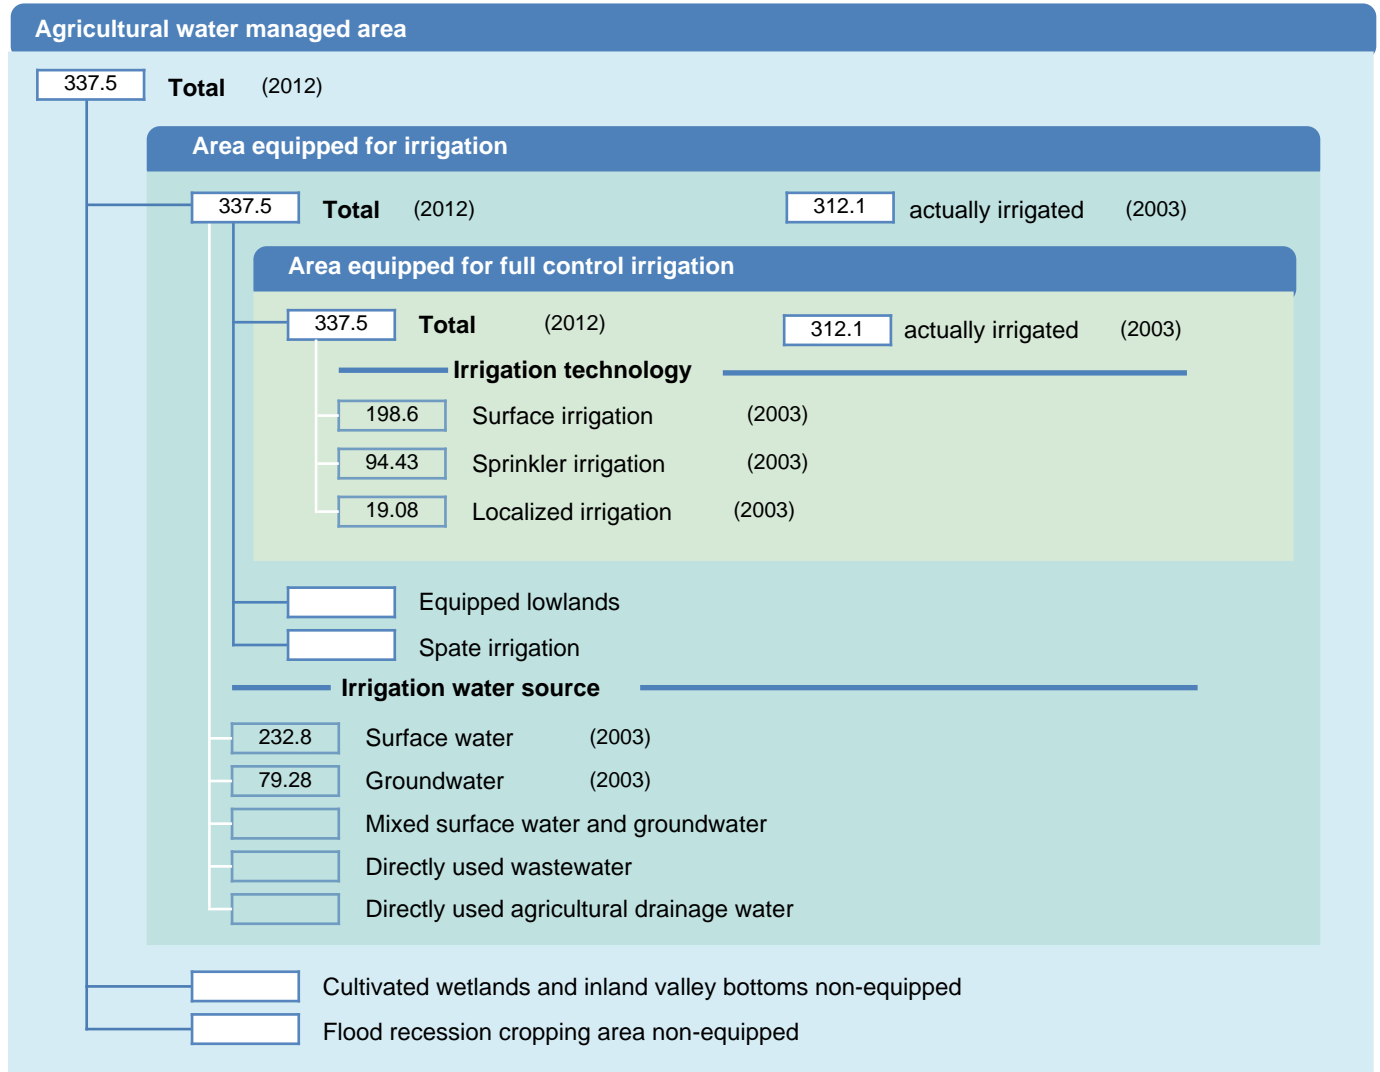

# Irrigation areas sheet

Guatemala

## PHYSICAL AREAS (THOUSAND HECTARES)

## HARVESTED AREAS (THOUSAND HECTARES)