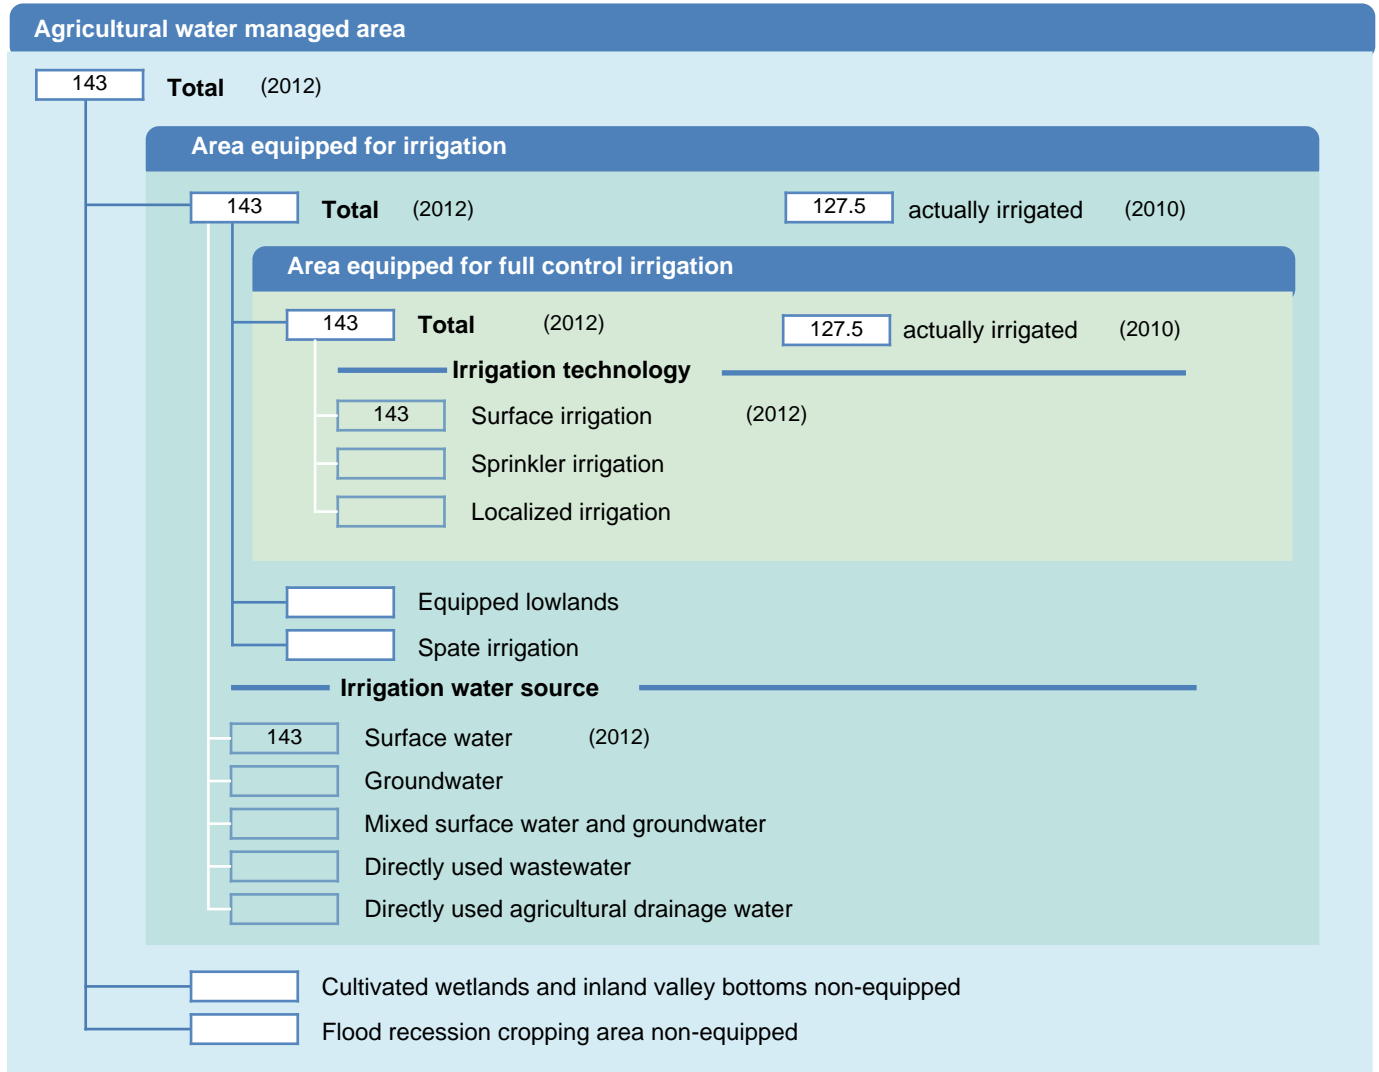

Irrigation areas sheet

Guyana

PHYSICAL AREAS (THOUSAND HECTARES)

HARVESTED AREAS (THOUSAND HECTARES)