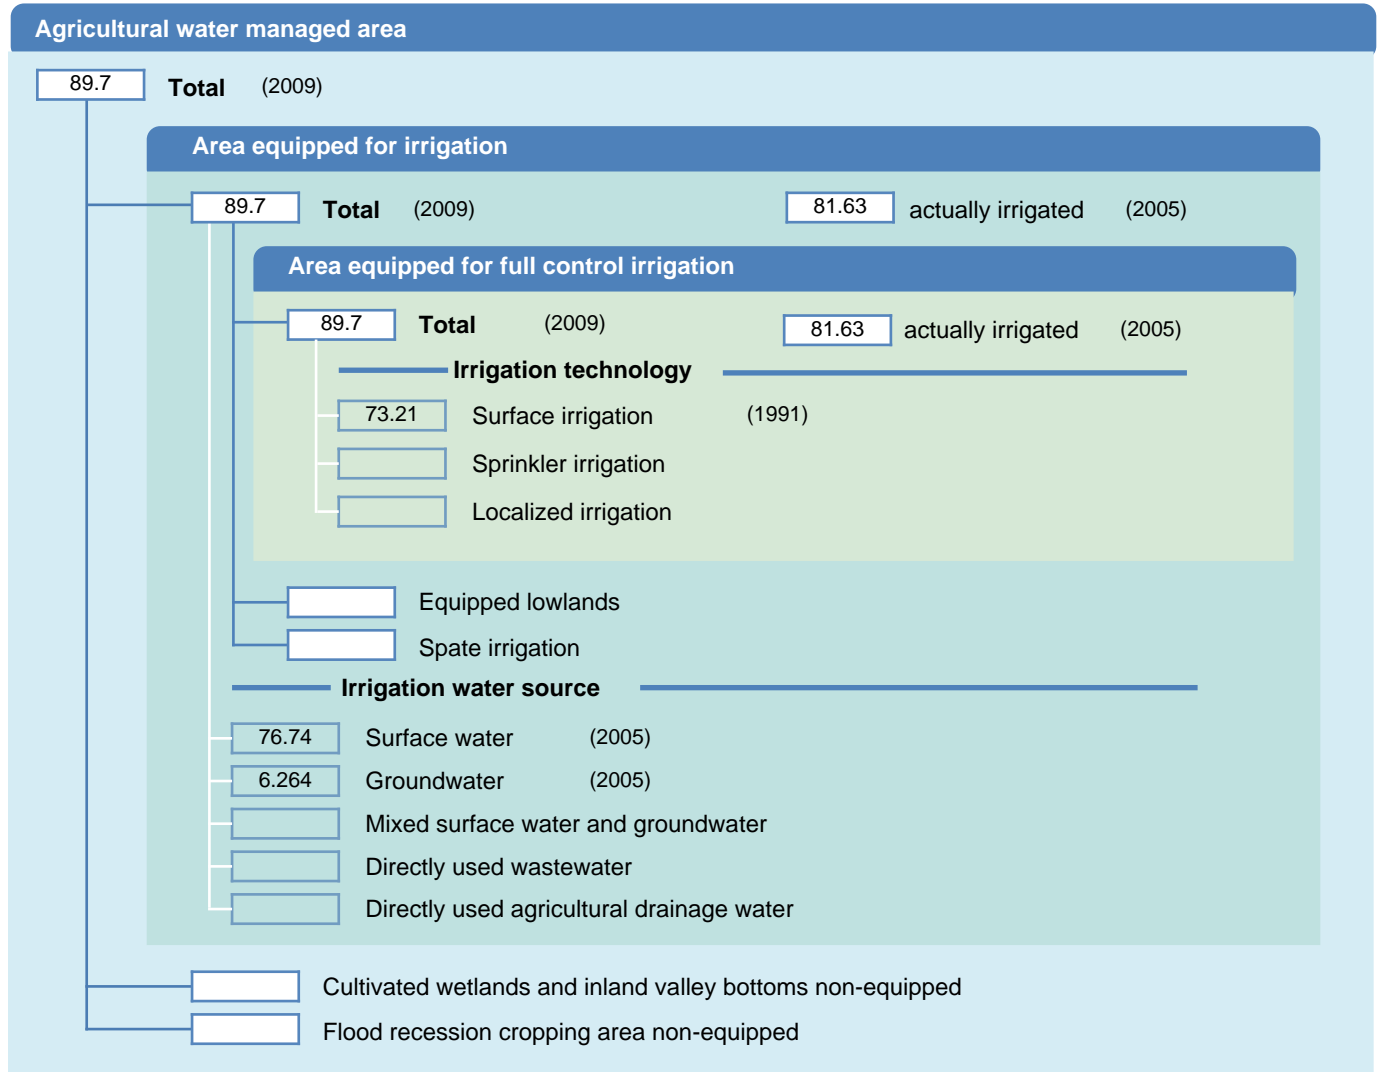

Irrigation areas sheet

Honduras

PHYSICAL AREAS (THOUSAND HECTARES)

HARVESTED AREAS (THOUSAND HECTARES)