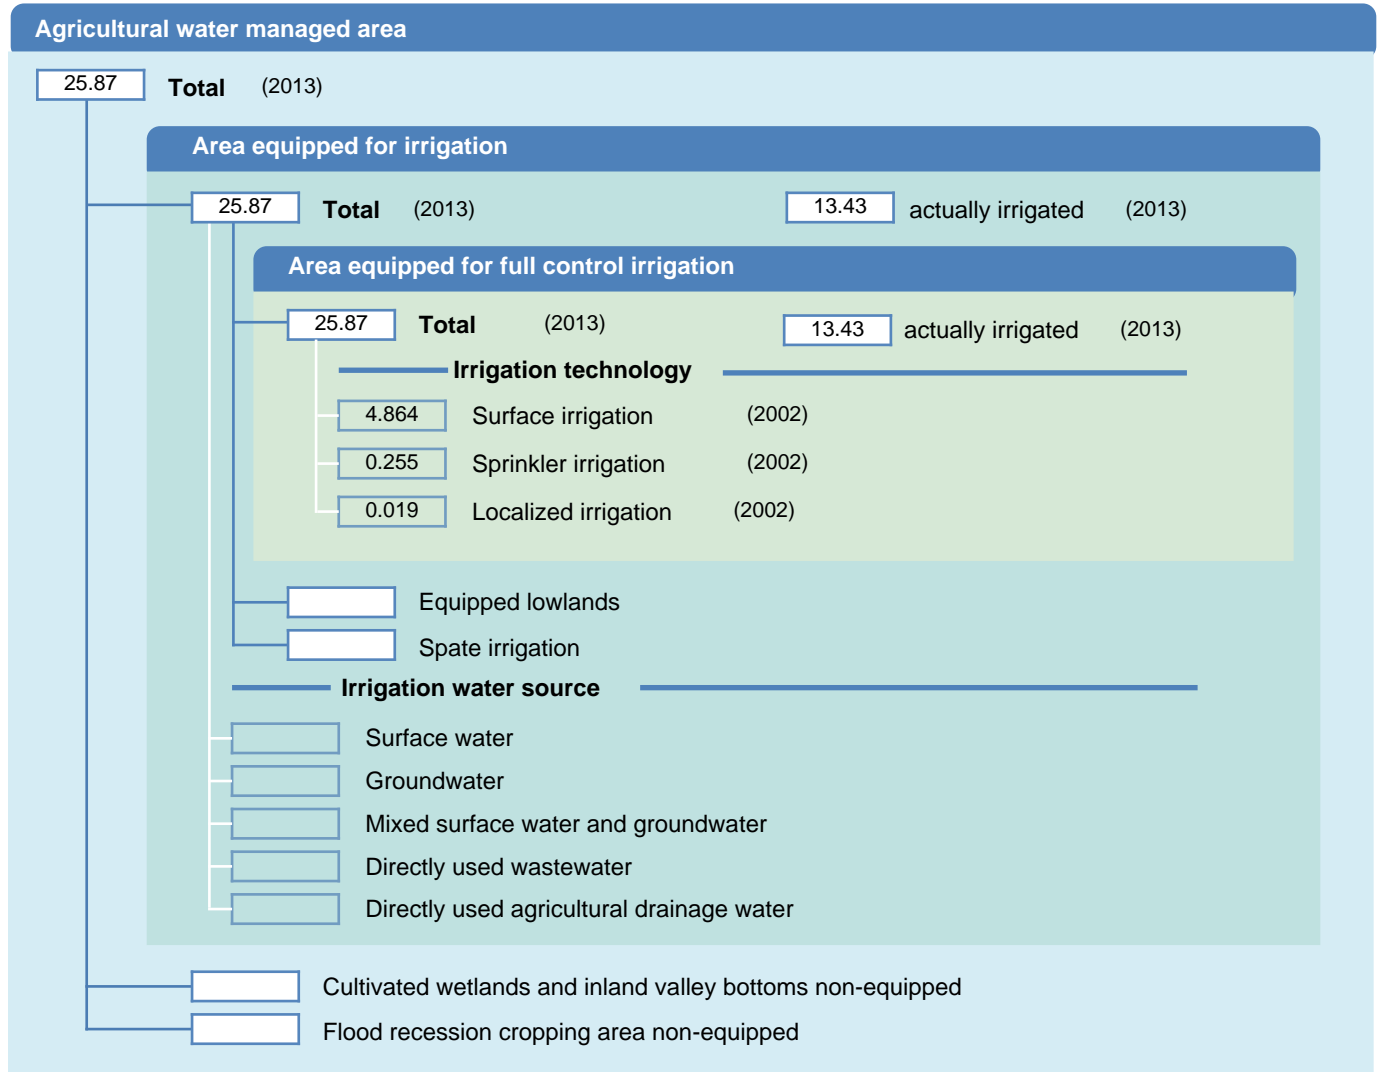

# Irrigation areas sheet

Croatia

## PHYSICAL AREAS (THOUSAND HECTARES)

## HARVESTED AREAS (THOUSAND HECTARES)