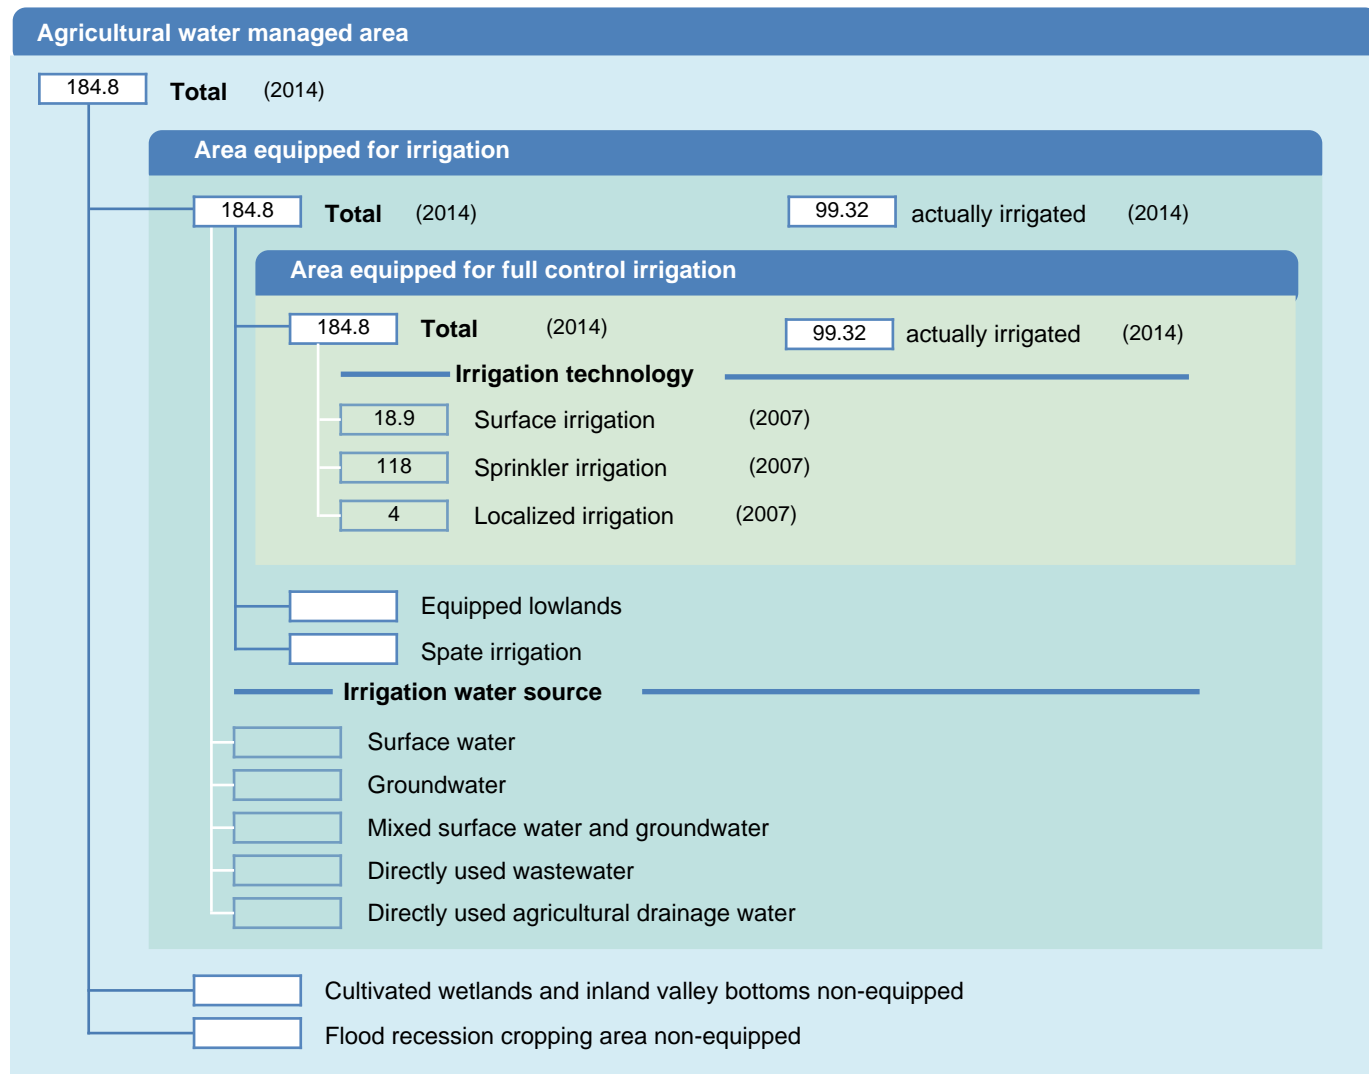

Irrigation areas sheet

Hungary

PHYSICAL AREAS (THOUSAND HECTARES)

HARVESTED AREAS (THOUSAND HECTARES)