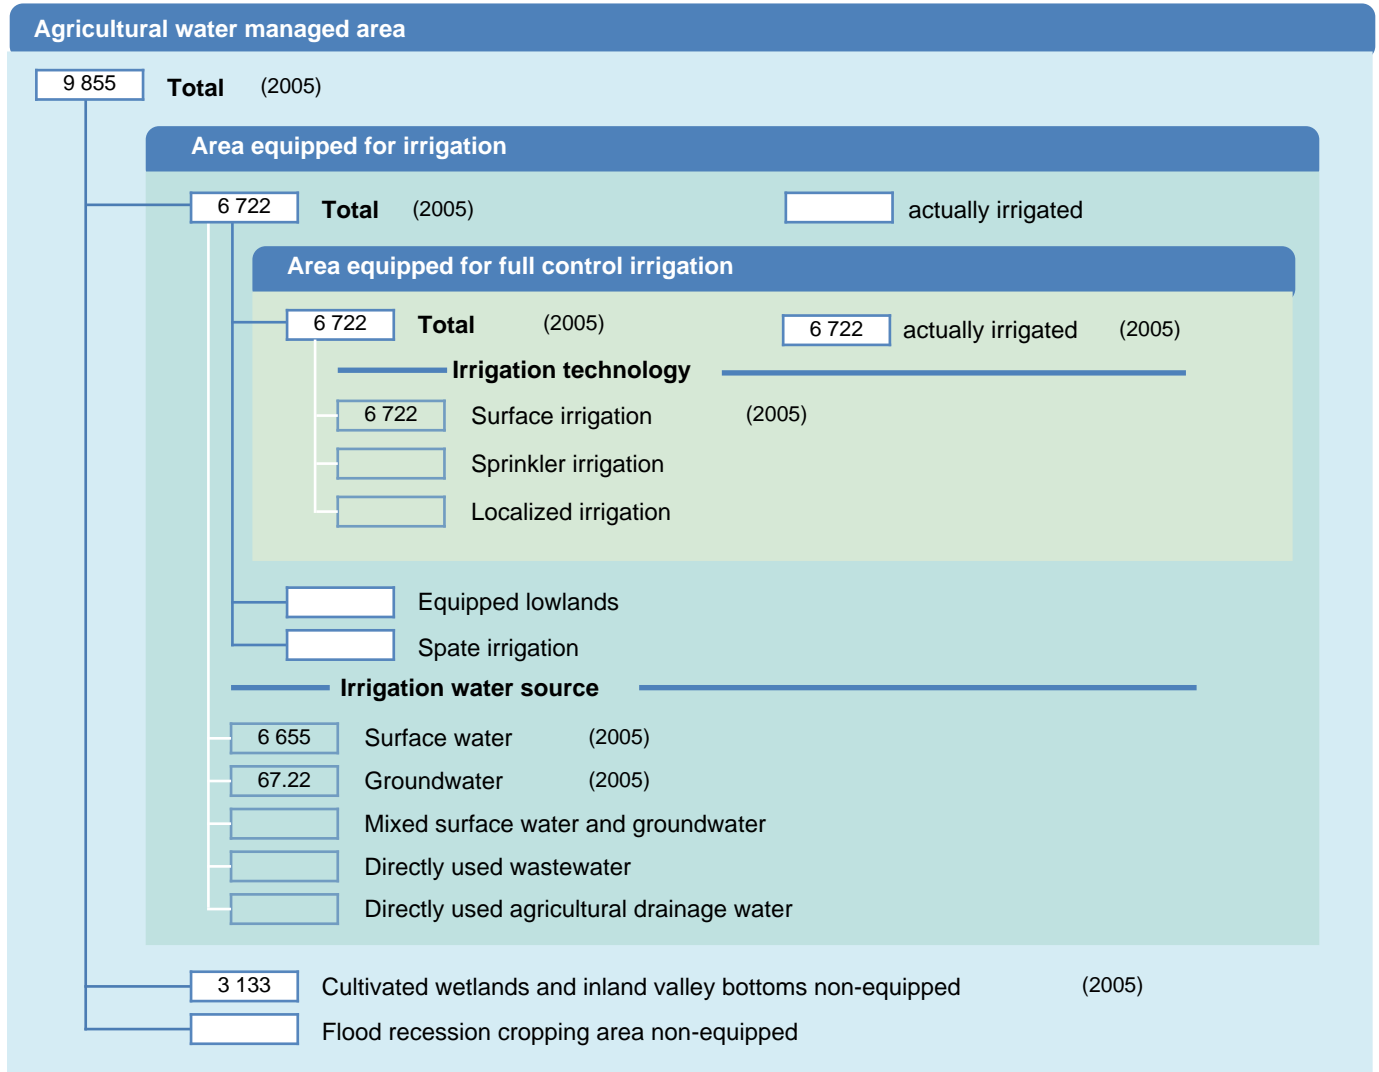

Irrigation areas sheet

Indonesia

PHYSICAL AREAS (THOUSAND HECTARES)

HARVESTED AREAS (THOUSAND HECTARES)