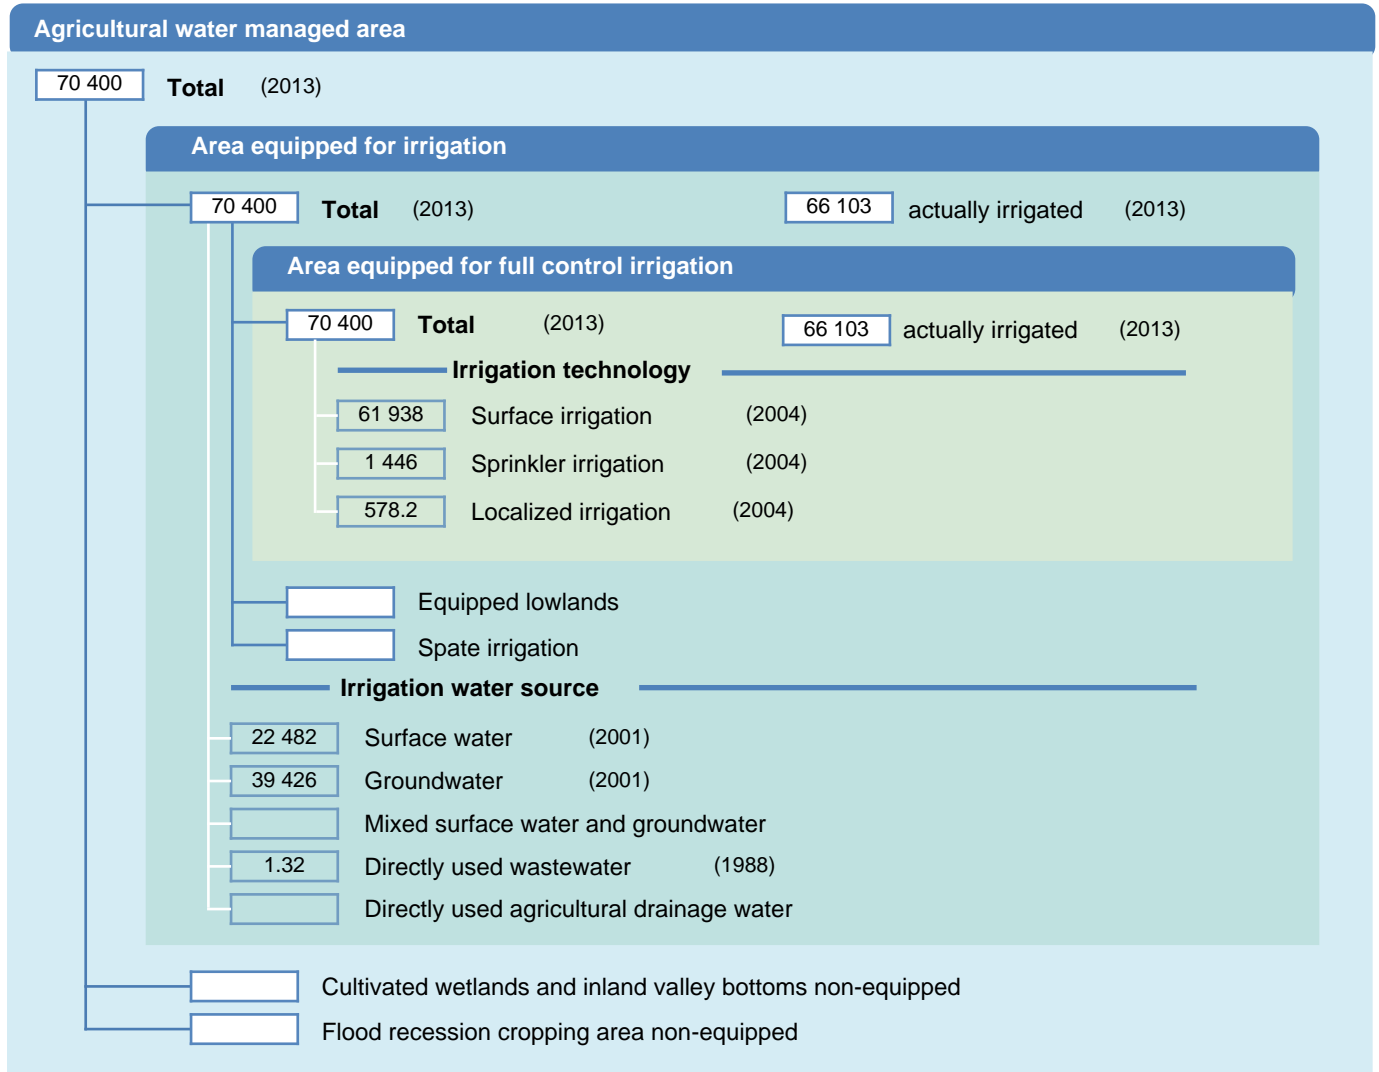

Irrigation areas sheet

India

PHYSICAL AREAS (THOUSAND HECTARES)

HARVESTED AREAS (THOUSAND HECTARES)