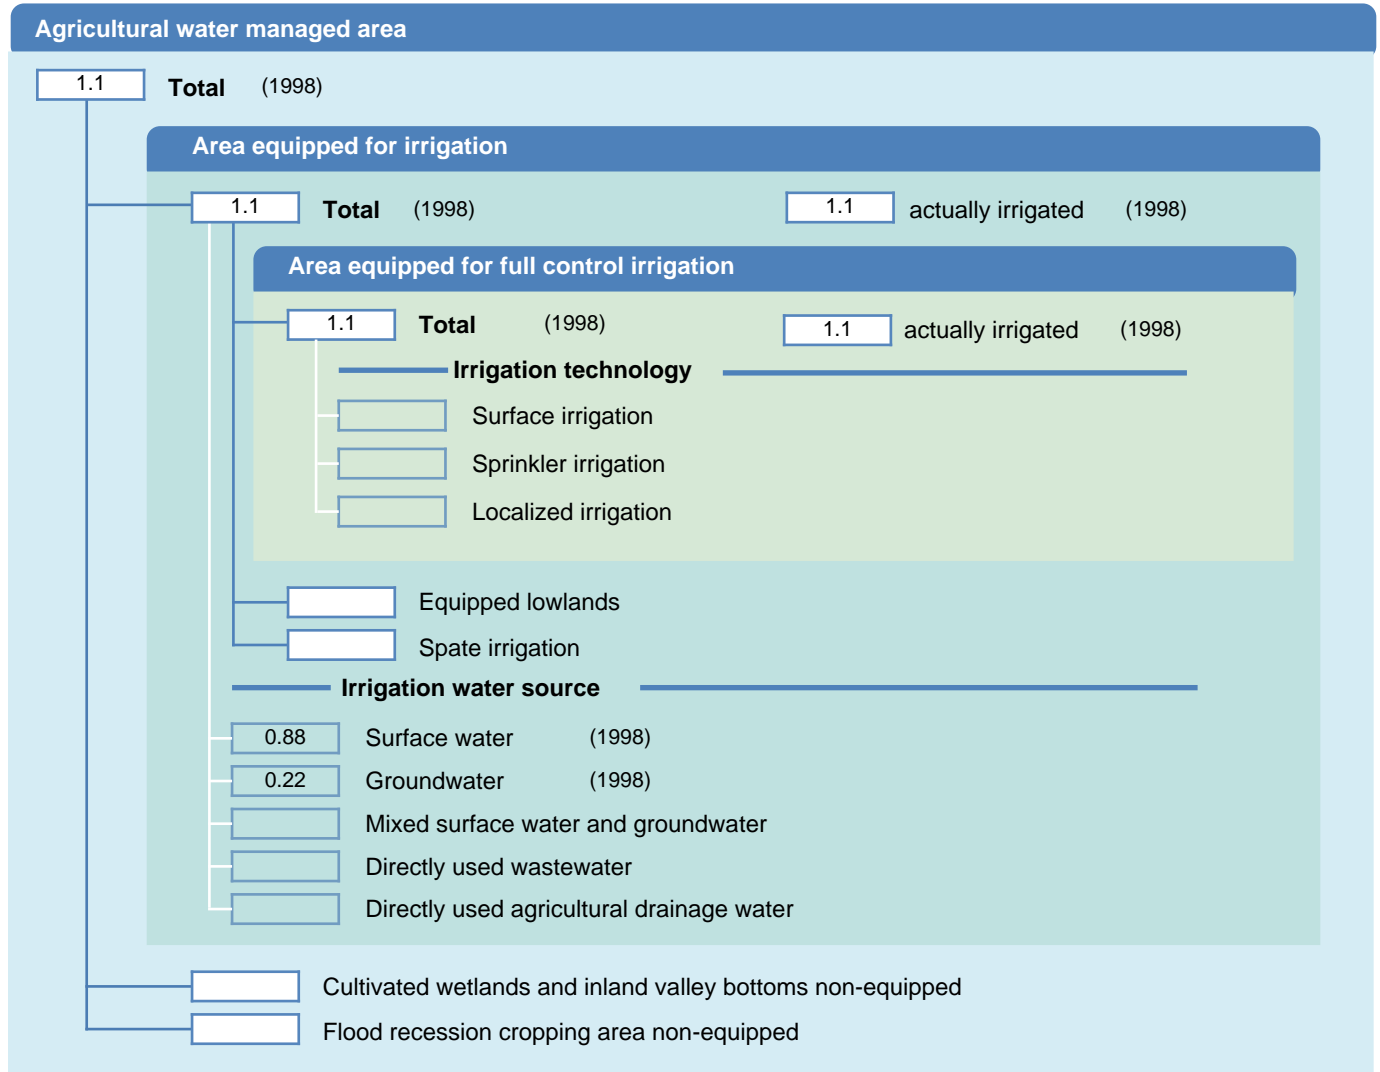

# Irrigation areas sheet

Ireland

## PHYSICAL AREAS (THOUSAND HECTARES)

## HARVESTED AREAS (THOUSAND HECTARES)