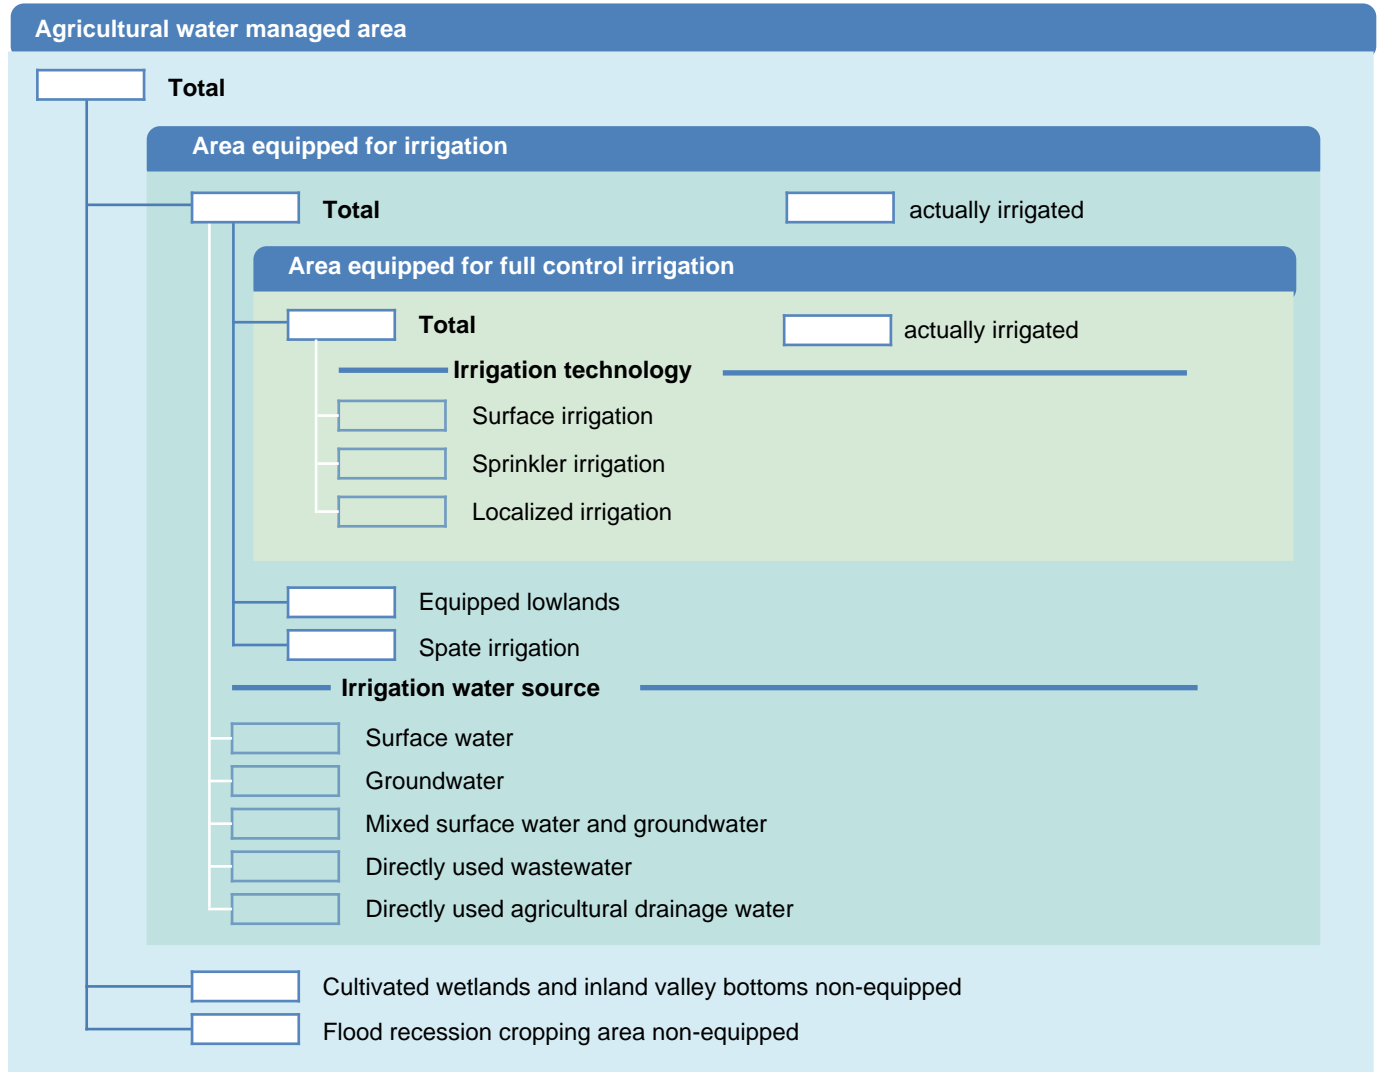

Irrigation areas sheet

Iceland

PHYSICAL AREAS (THOUSAND HECTARES)

HARVESTED AREAS (THOUSAND HECTARES)