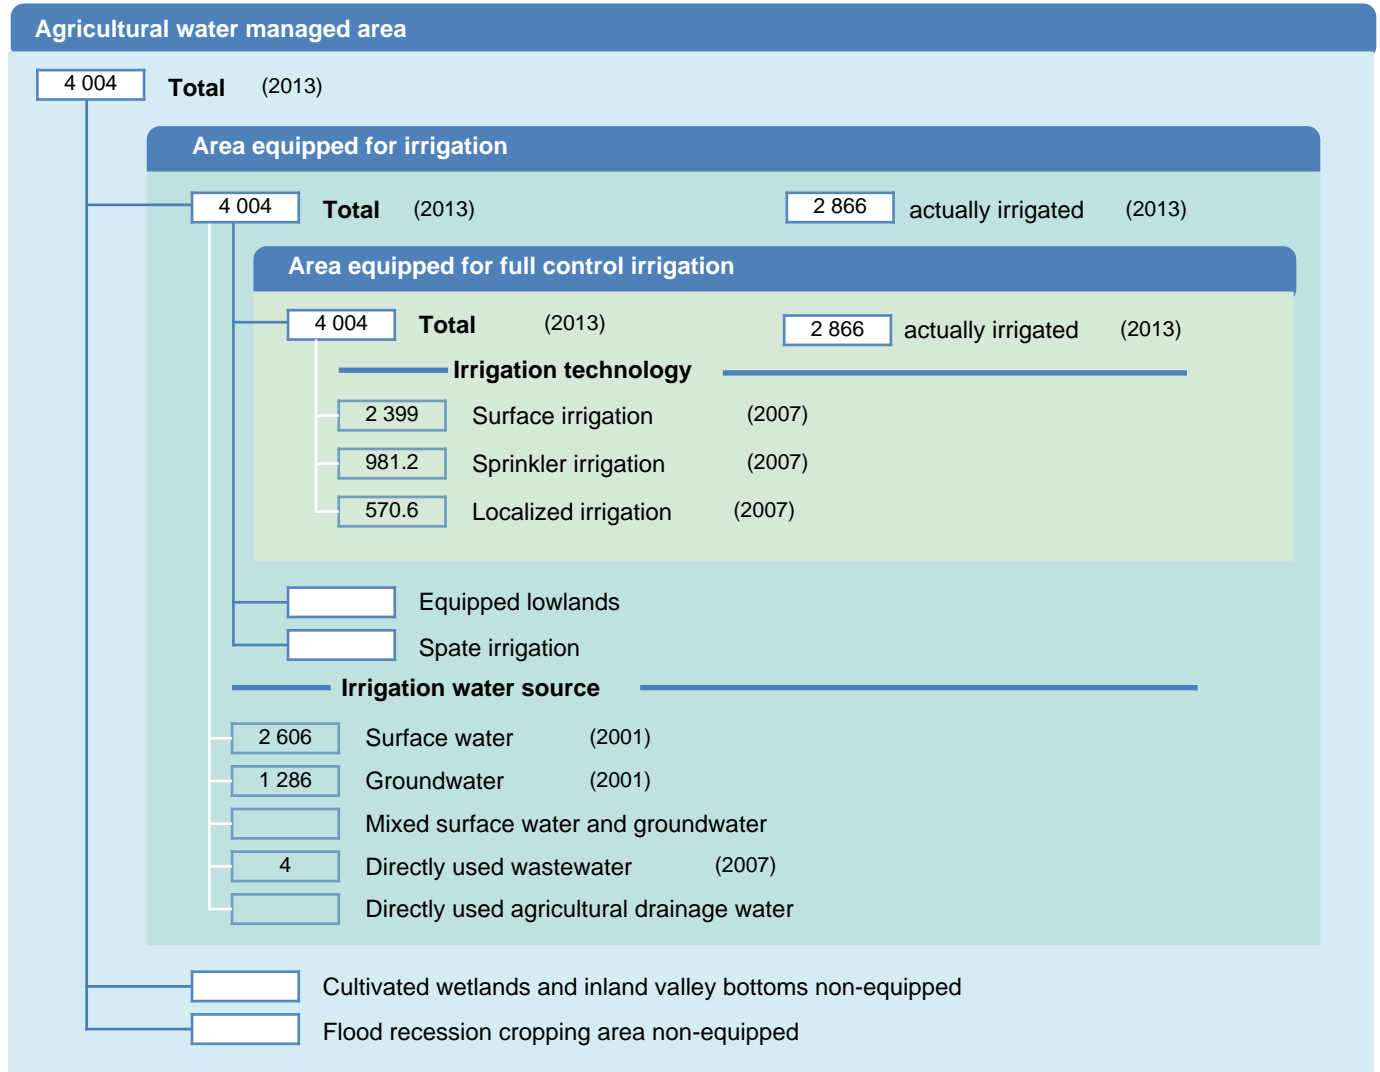

Irrigation areas sheet

Italy

PHYSICAL AREAS (THOUSAND HECTARES)

HARVESTED AREAS (THOUSAND HECTARES)