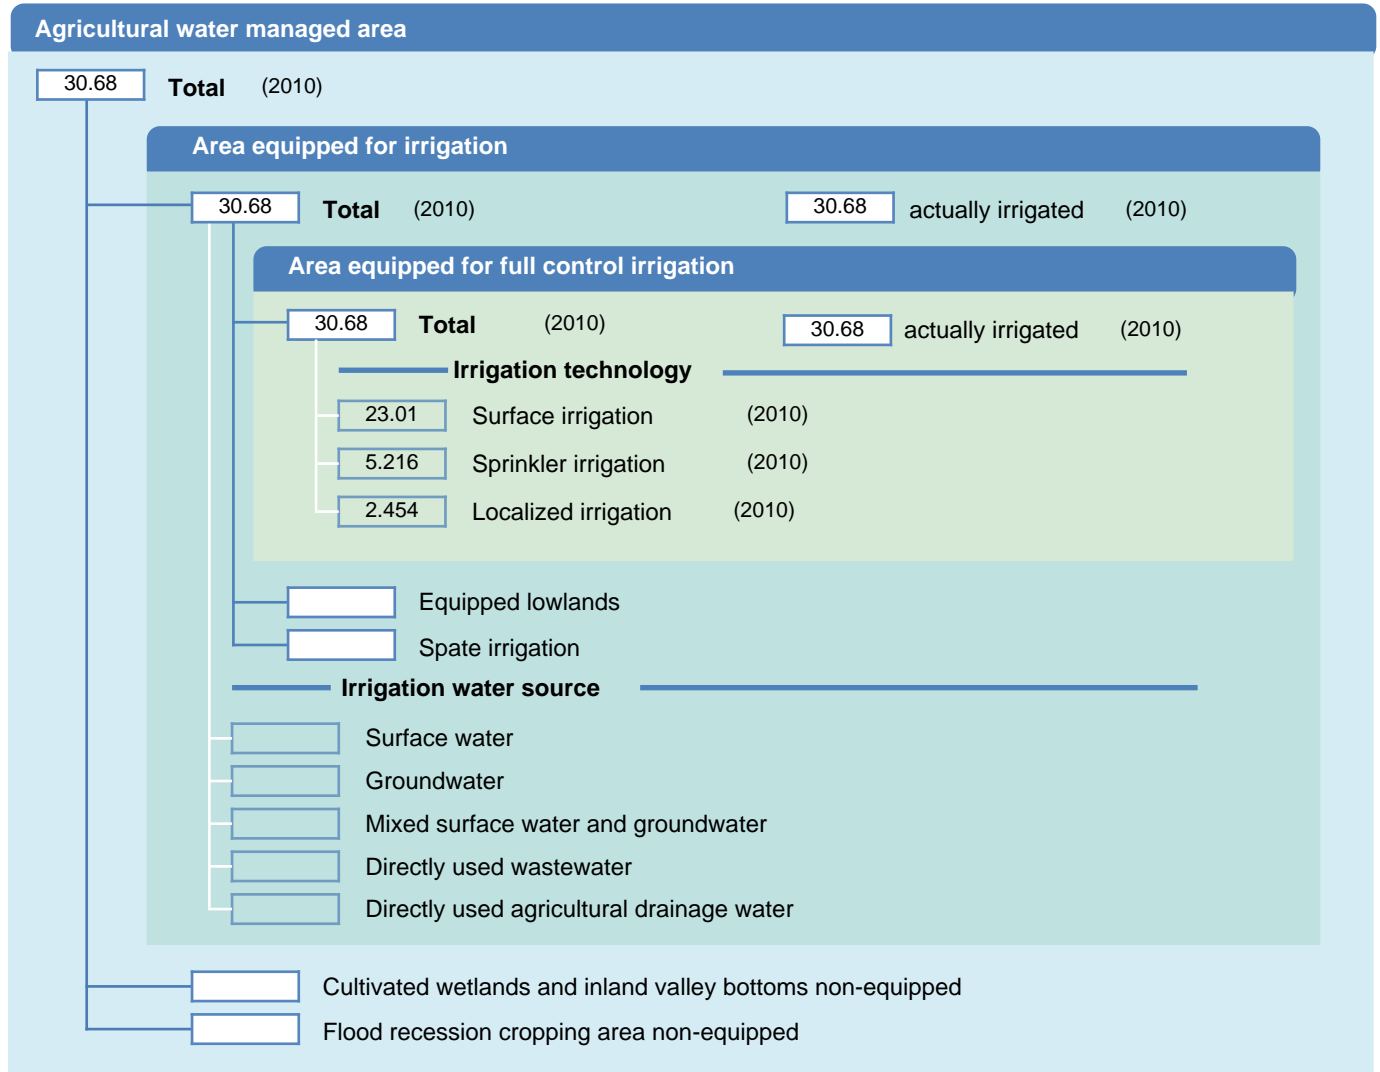

# Irrigation areas sheet

Jamaica

## PHYSICAL AREAS (THOUSAND HECTARES)

## HARVESTED AREAS (THOUSAND HECTARES)