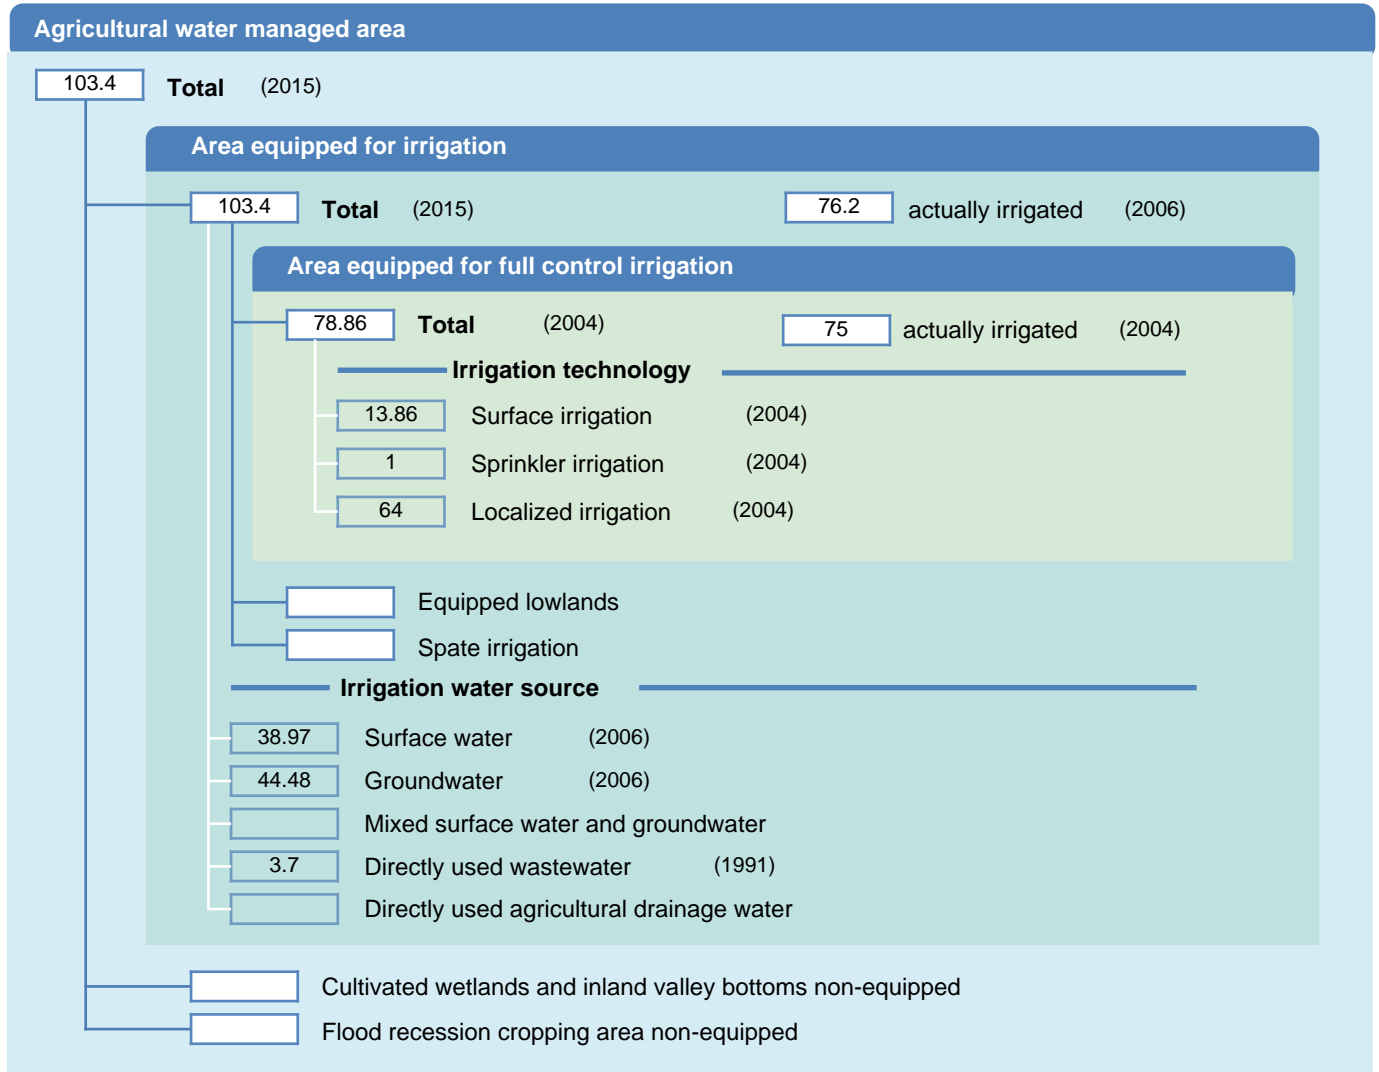

Irrigation areas sheet

Jordan

PHYSICAL AREAS (THOUSAND HECTARES)

HARVESTED AREAS (THOUSAND HECTARES)