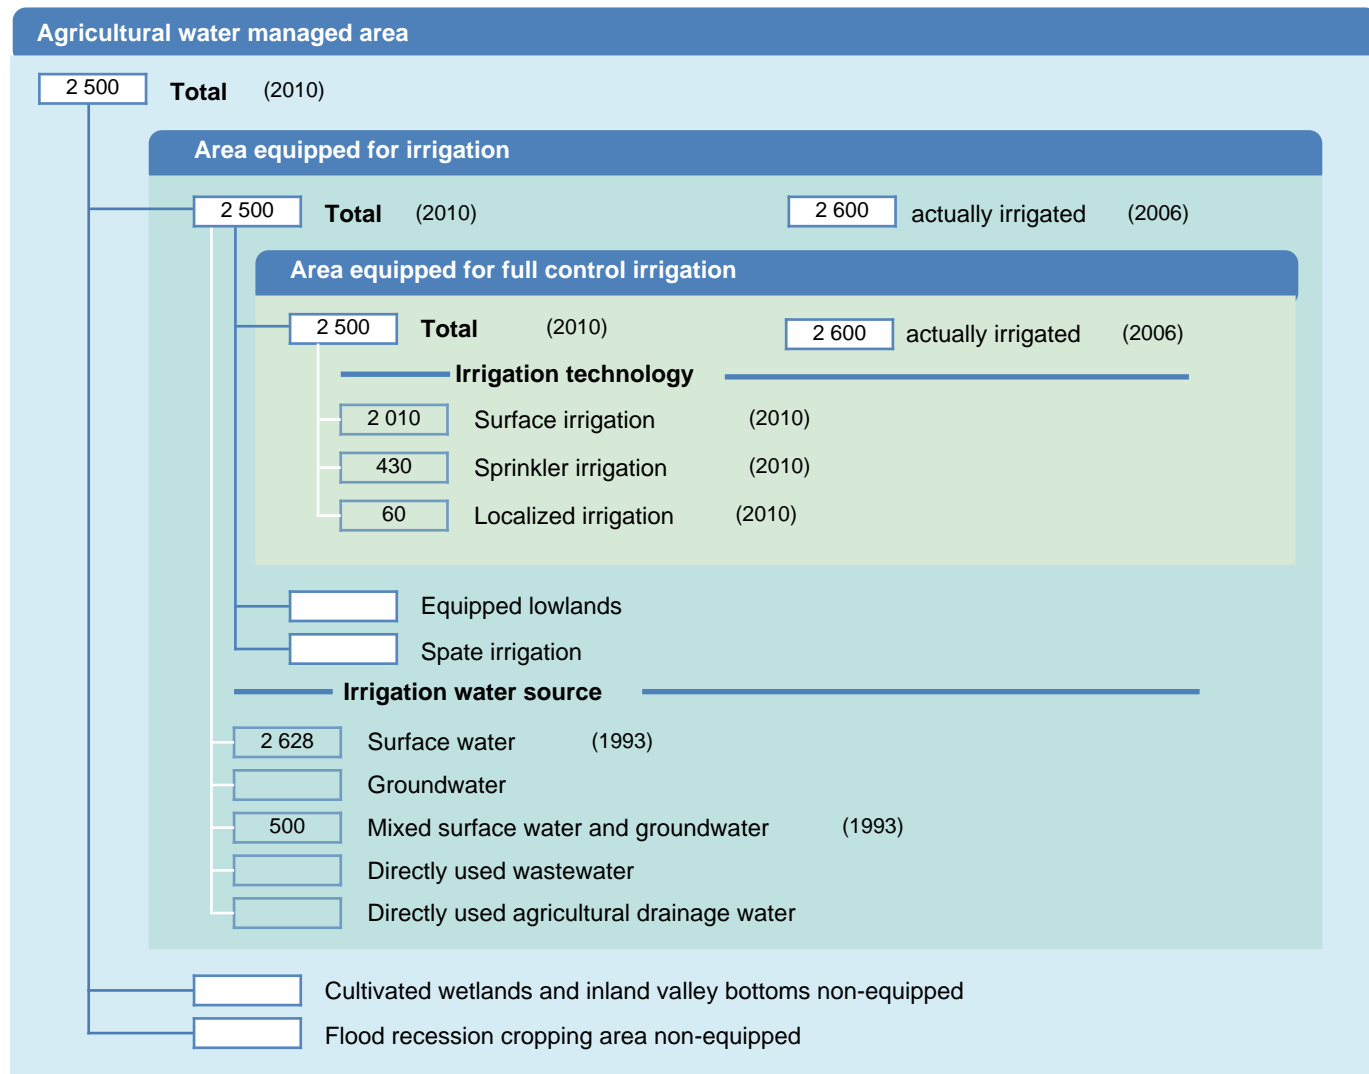

Irrigation areas sheet

Japan

PHYSICAL AREAS (THOUSAND HECTARES)

HARVESTED AREAS (THOUSAND HECTARES)