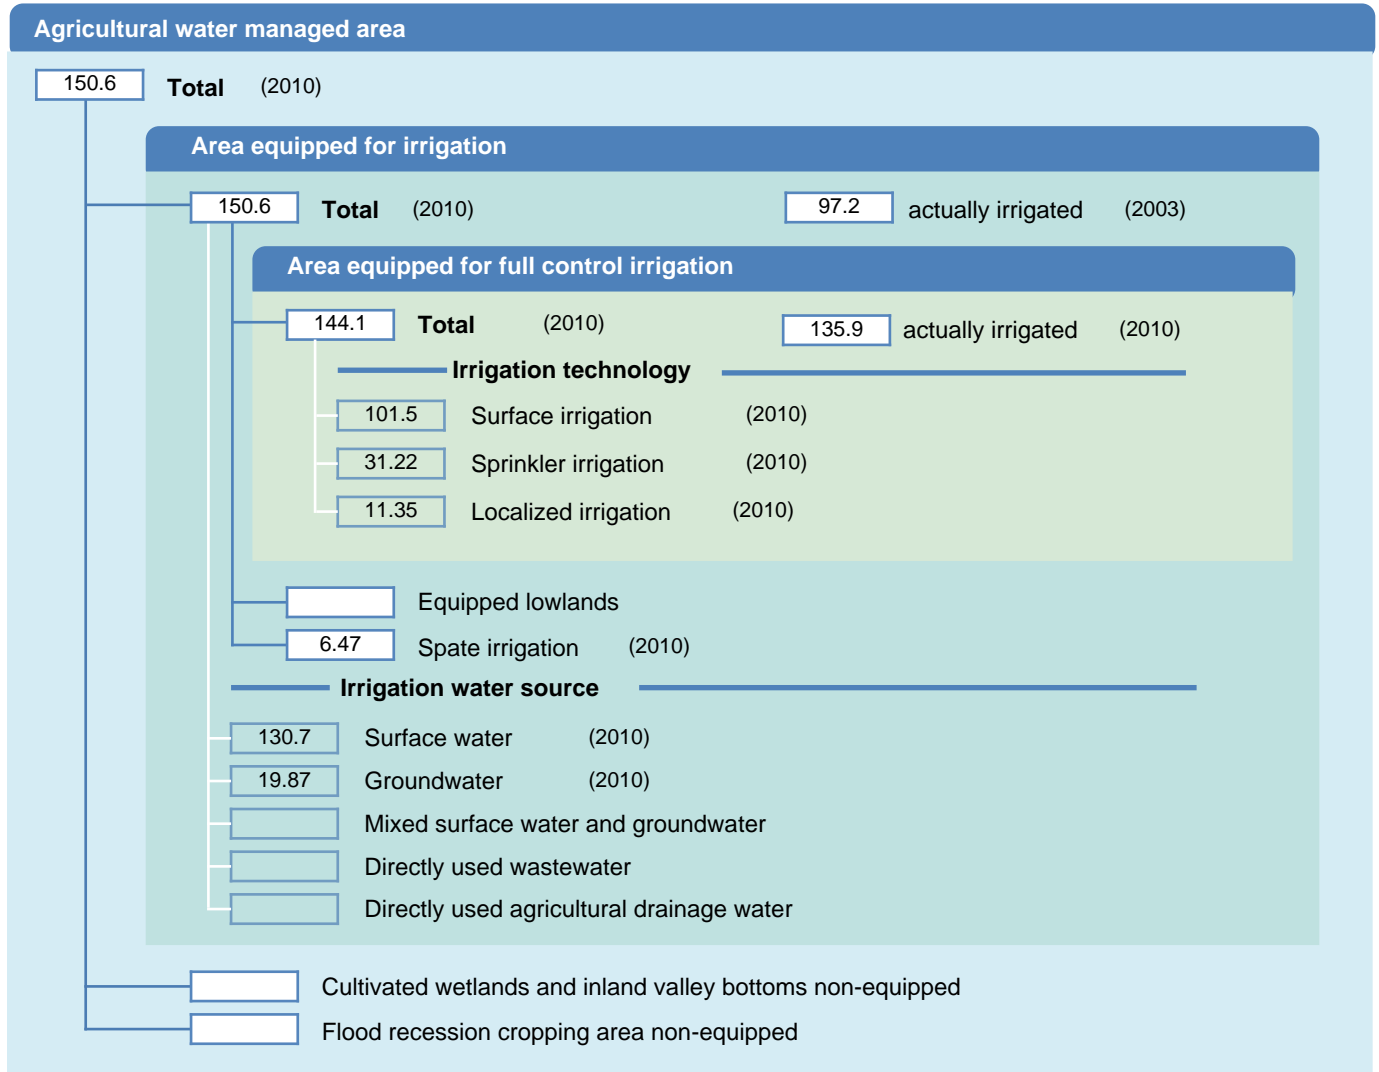

Irrigation areas sheet

Kenya

PHYSICAL AREAS (THOUSAND HECTARES)

HARVESTED AREAS (THOUSAND HECTARES)