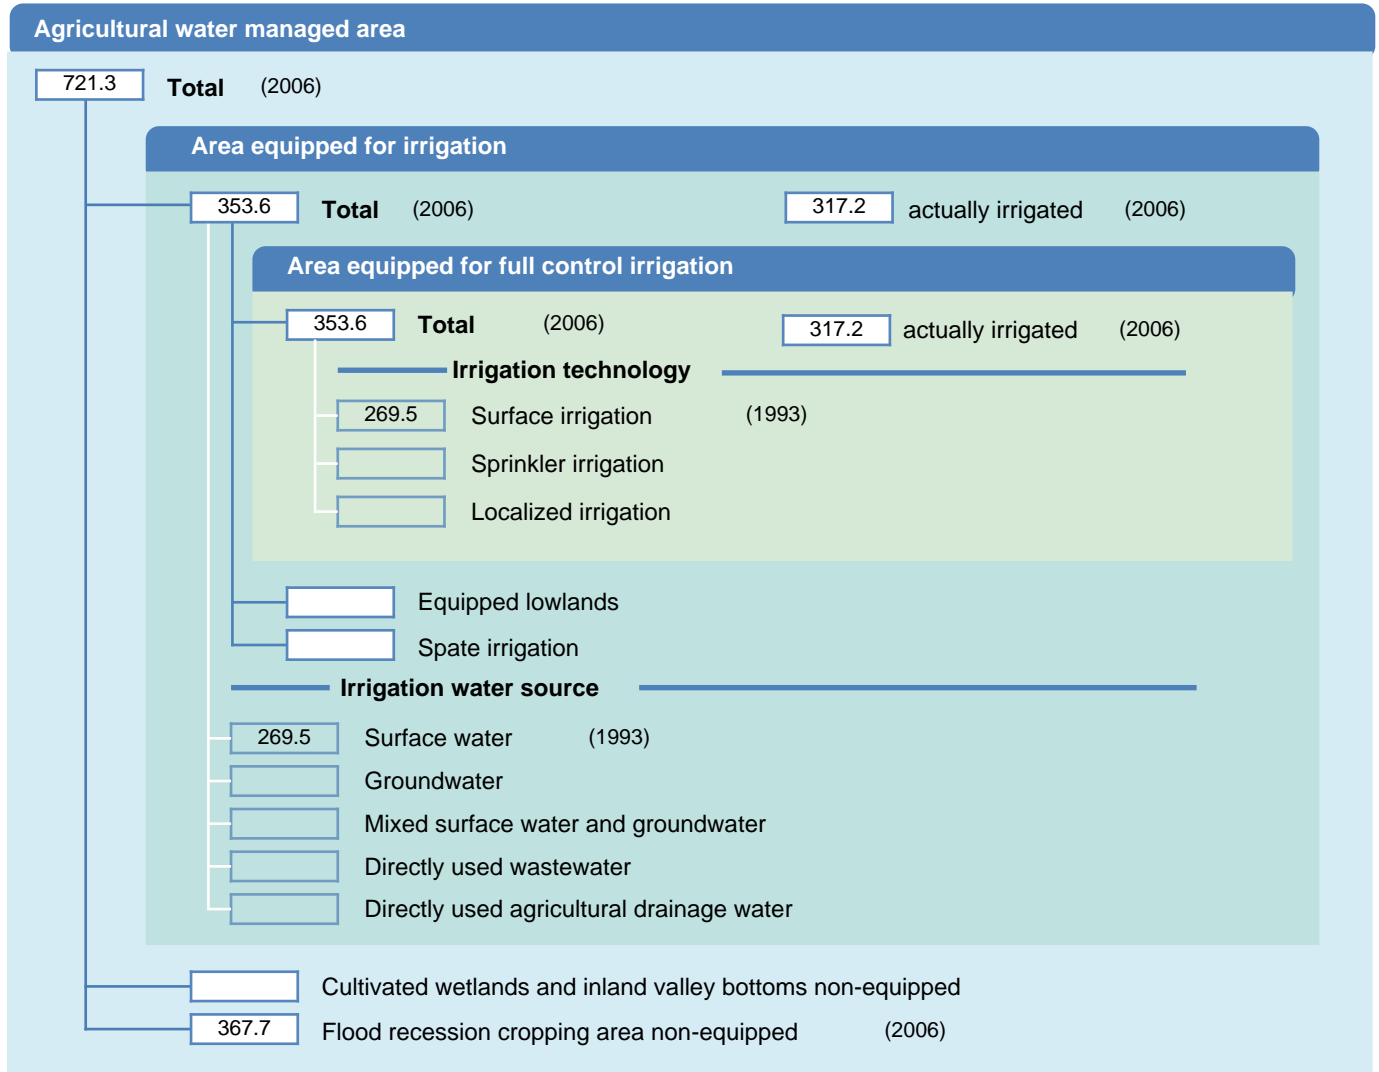

Irrigation areas sheet

Cambodia

PHYSICAL AREAS (THOUSAND HECTARES)

HARVESTED AREAS (THOUSAND HECTARES)