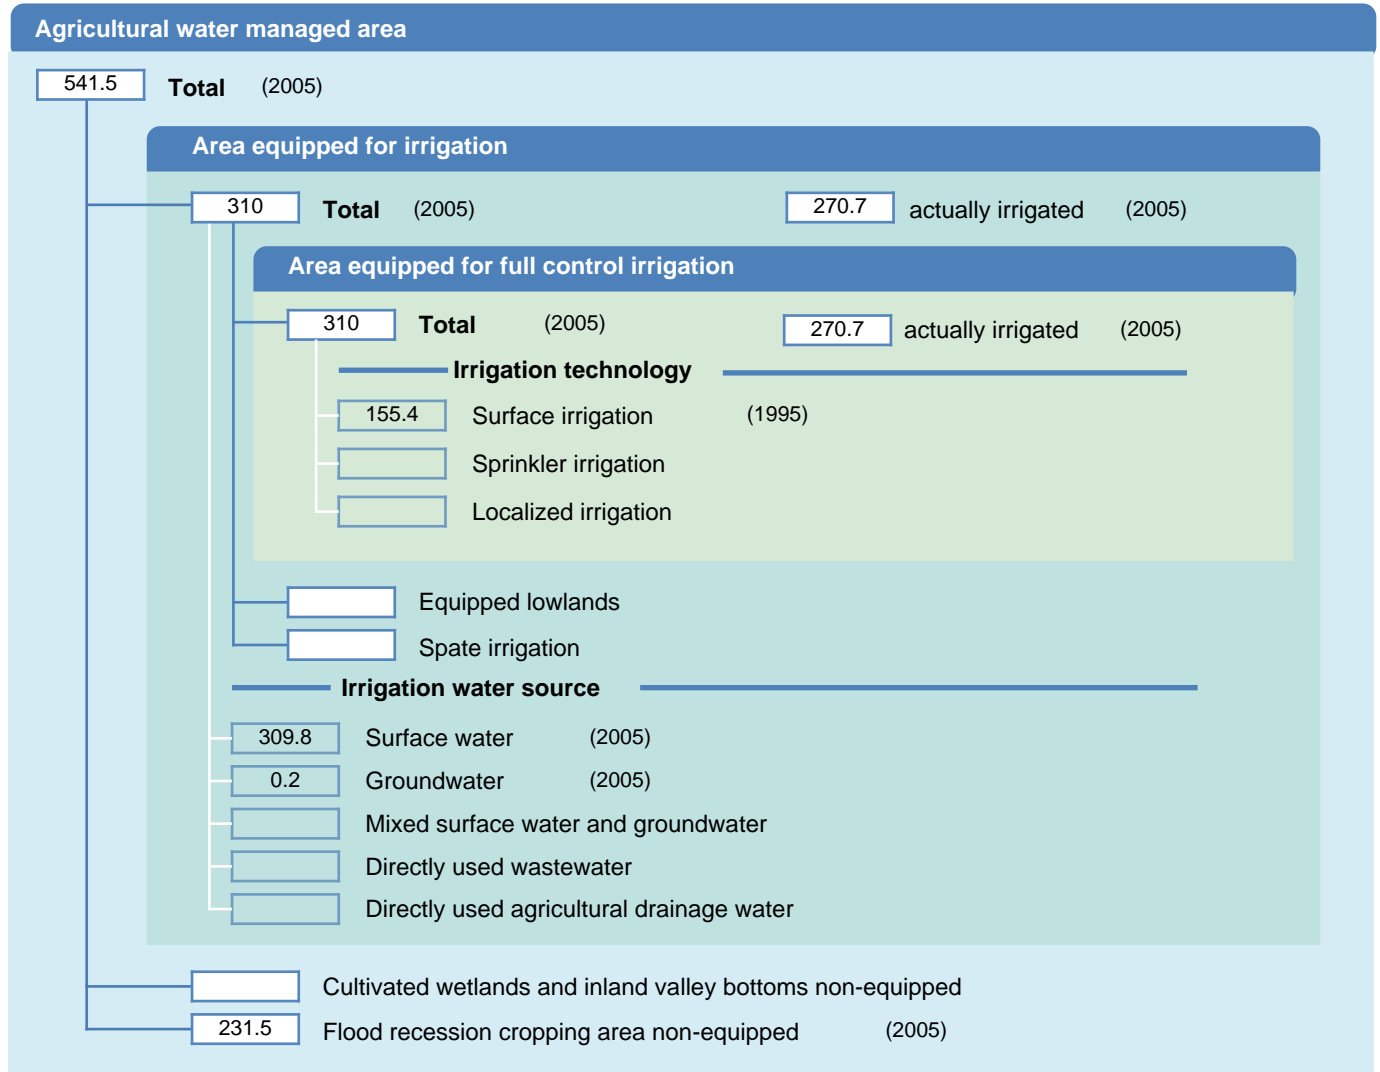

Irrigation areas sheet

Lao People's Democratic Republic

PHYSICAL AREAS (THOUSAND HECTARES)

HARVESTED AREAS (THOUSAND HECTARES)