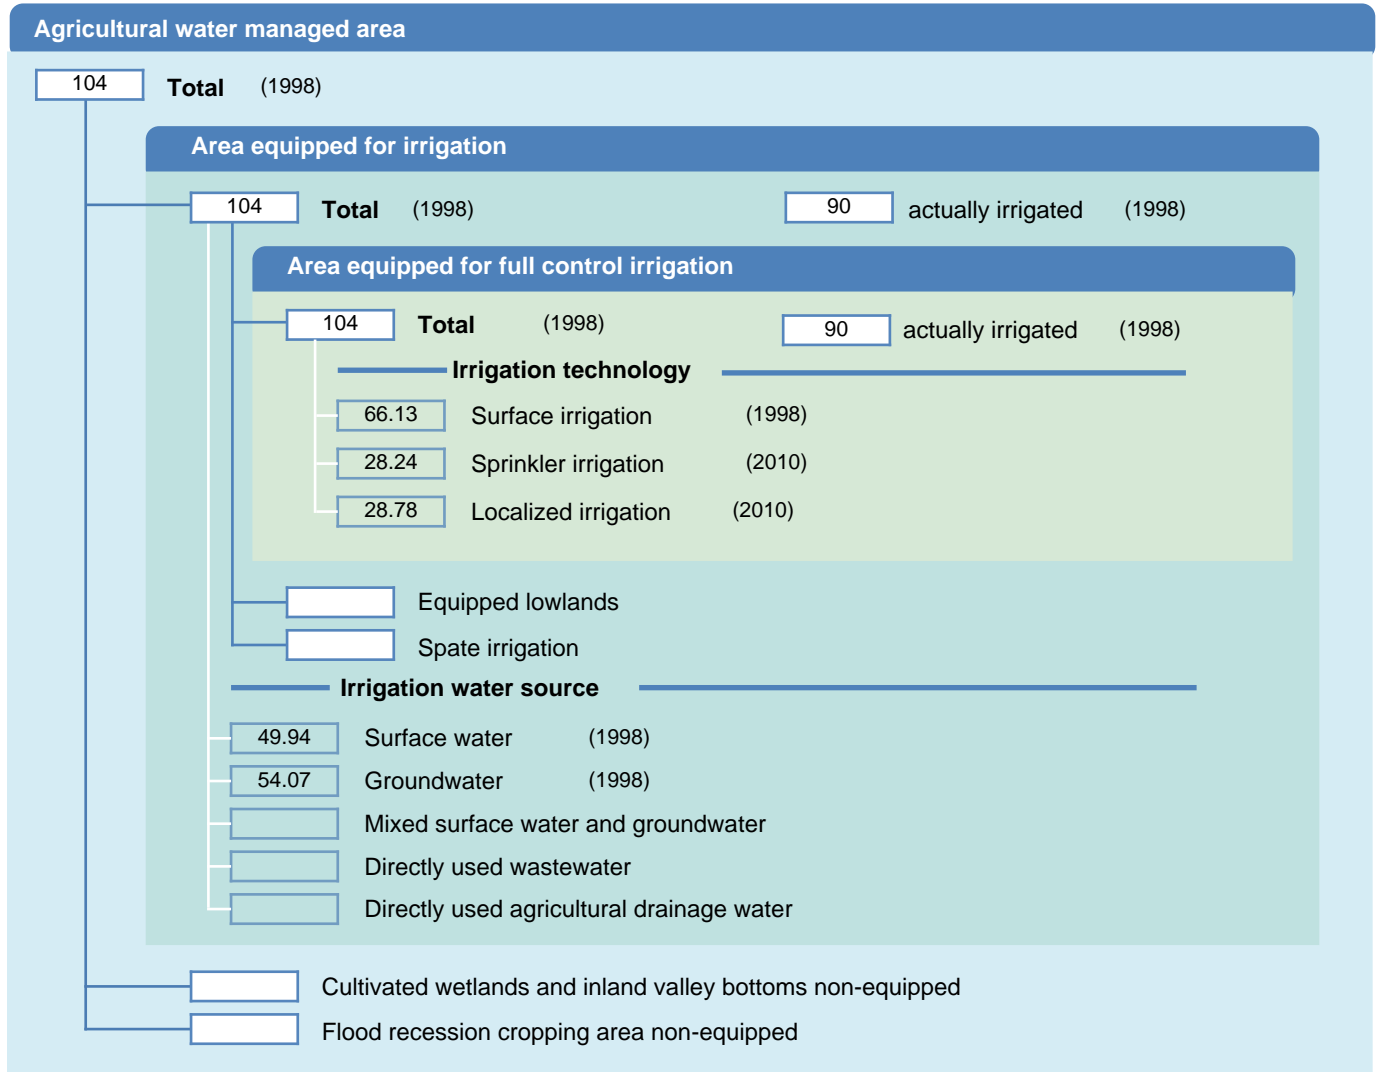

Irrigation areas sheet

Lebanon

PHYSICAL AREAS (THOUSAND HECTARES)

HARVESTED AREAS (THOUSAND HECTARES)