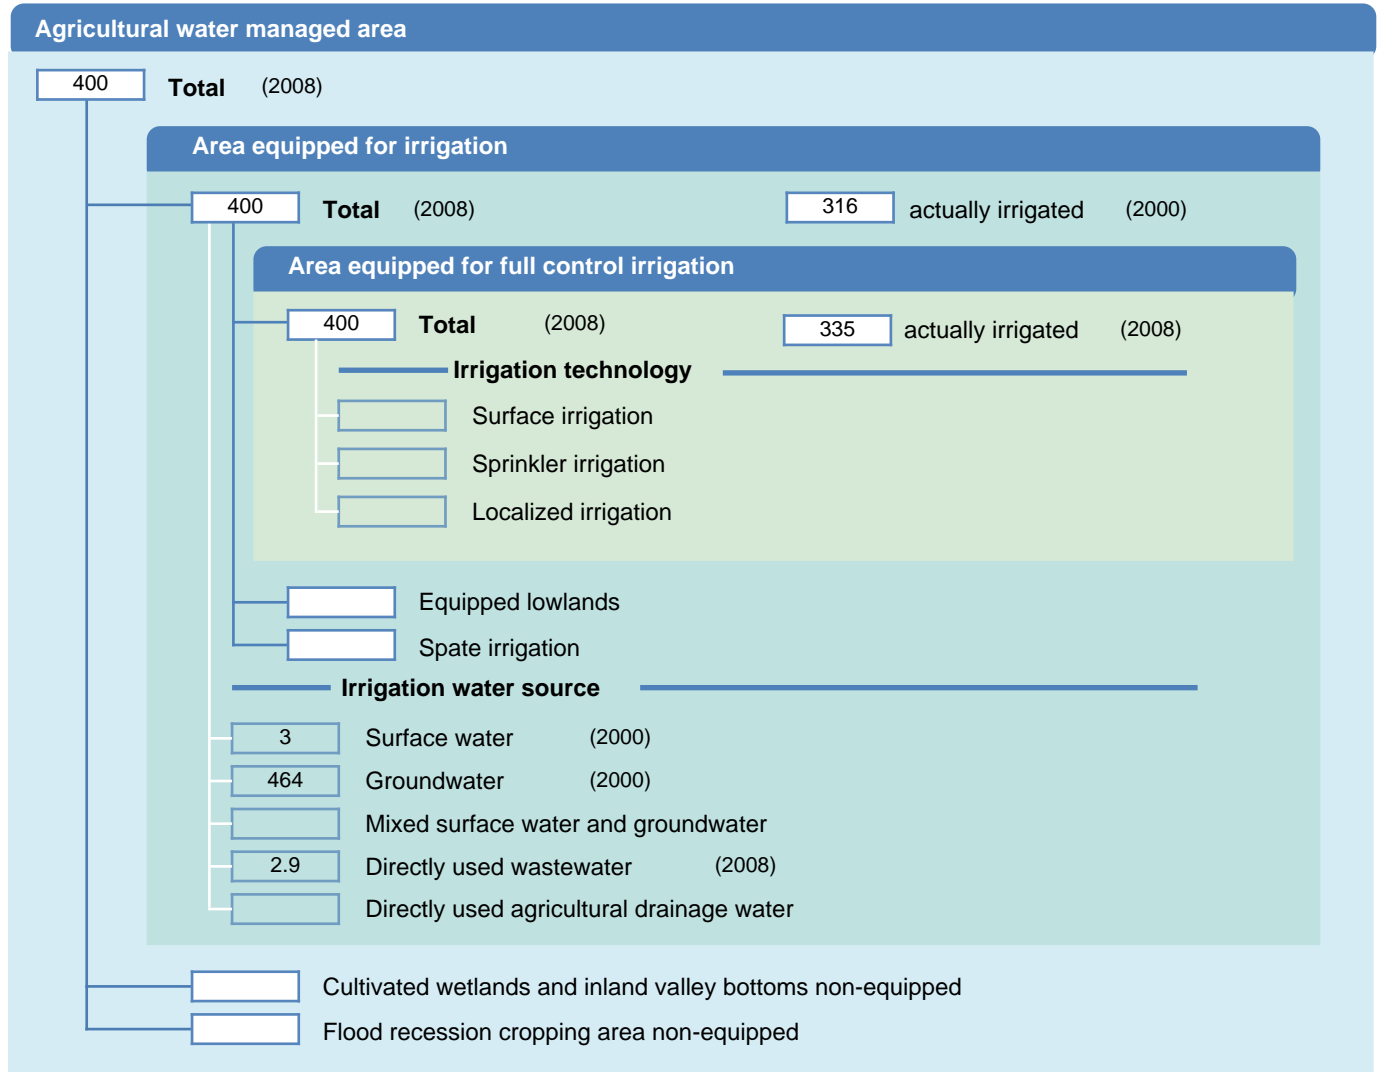

# Irrigation areas sheet

Libya

## PHYSICAL AREAS (THOUSAND HECTARES)

## HARVESTED AREAS (THOUSAND HECTARES)