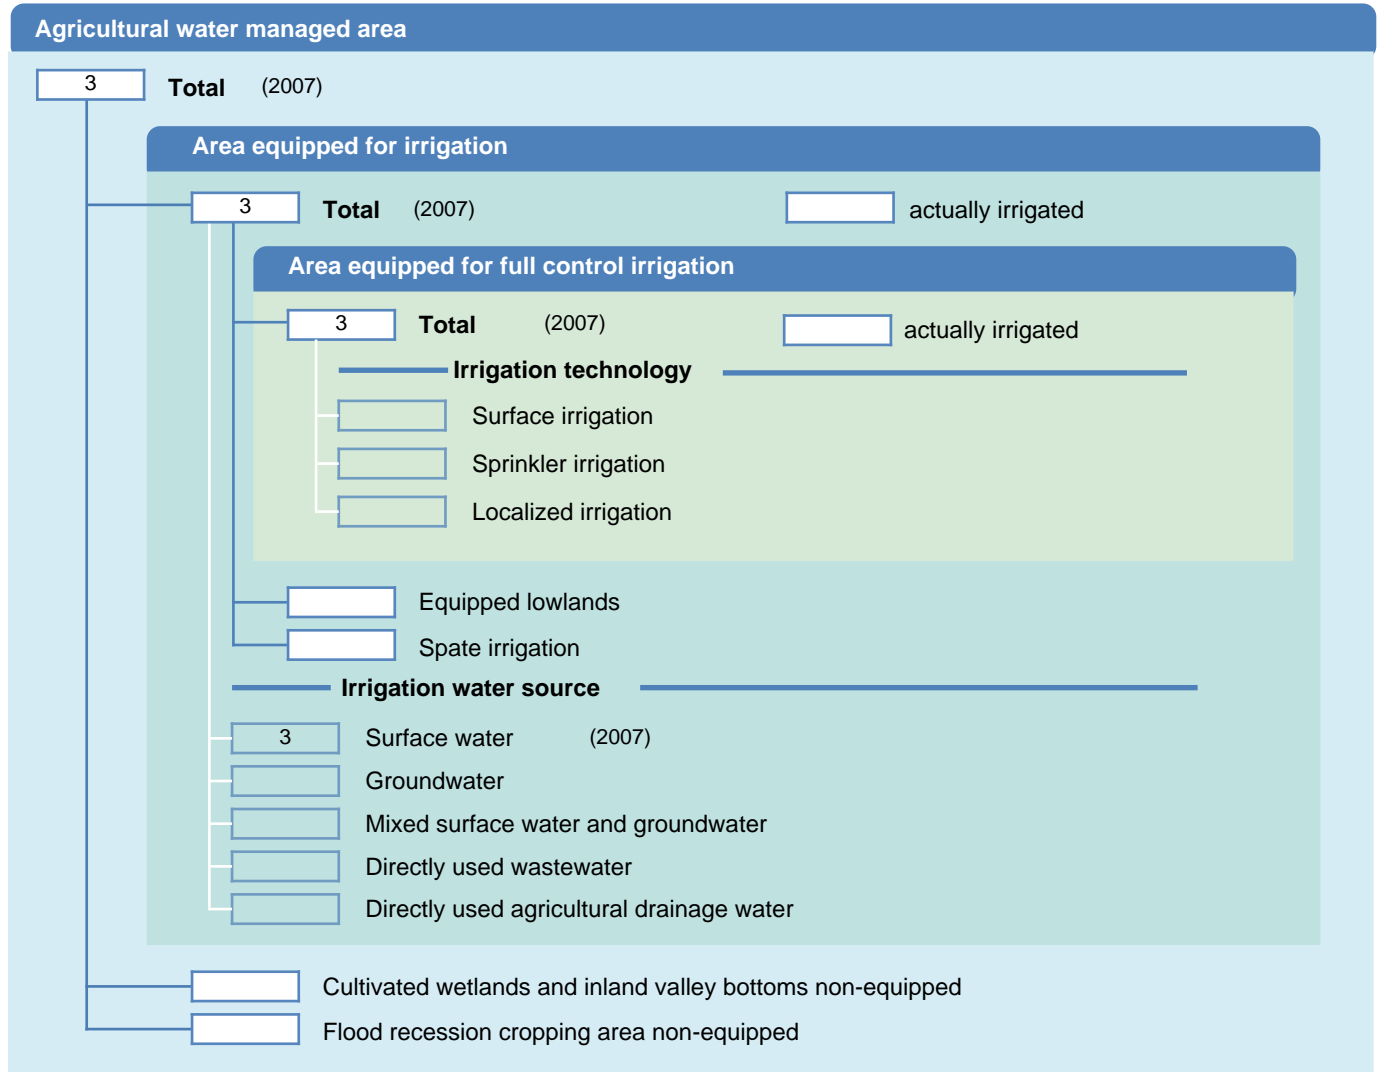

# Irrigation areas sheet

Saint Lucia

## PHYSICAL AREAS (THOUSAND HECTARES)

## HARVESTED AREAS (THOUSAND HECTARES)