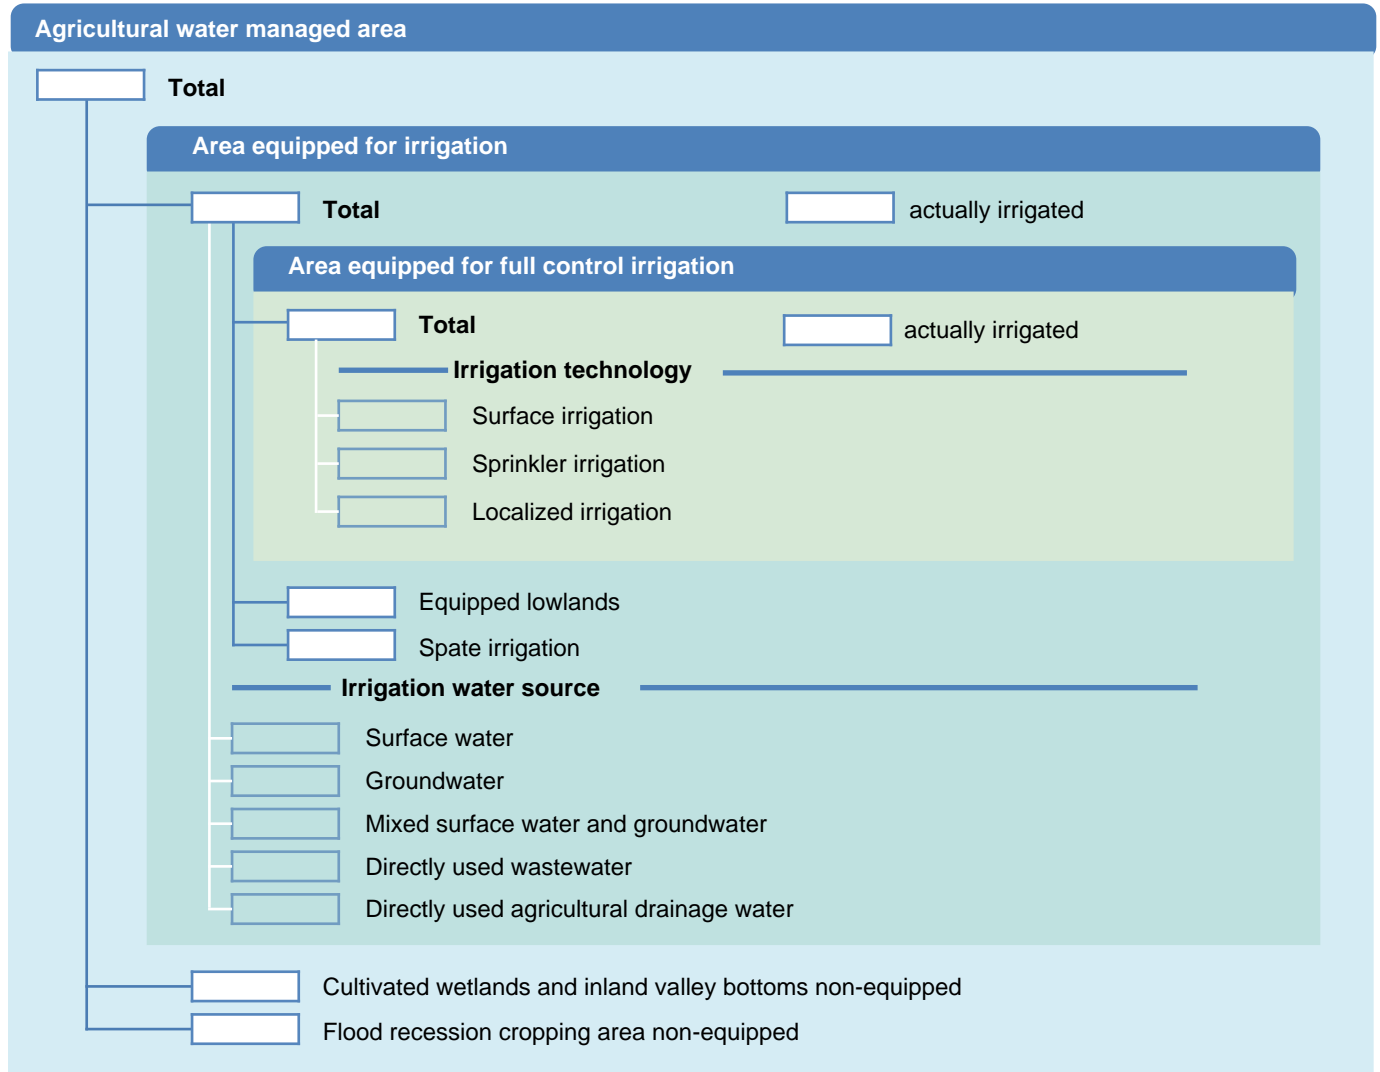

Irrigation areas sheet

Liechtenstein

PHYSICAL AREAS (THOUSAND HECTARES)

HARVESTED AREAS (THOUSAND HECTARES)