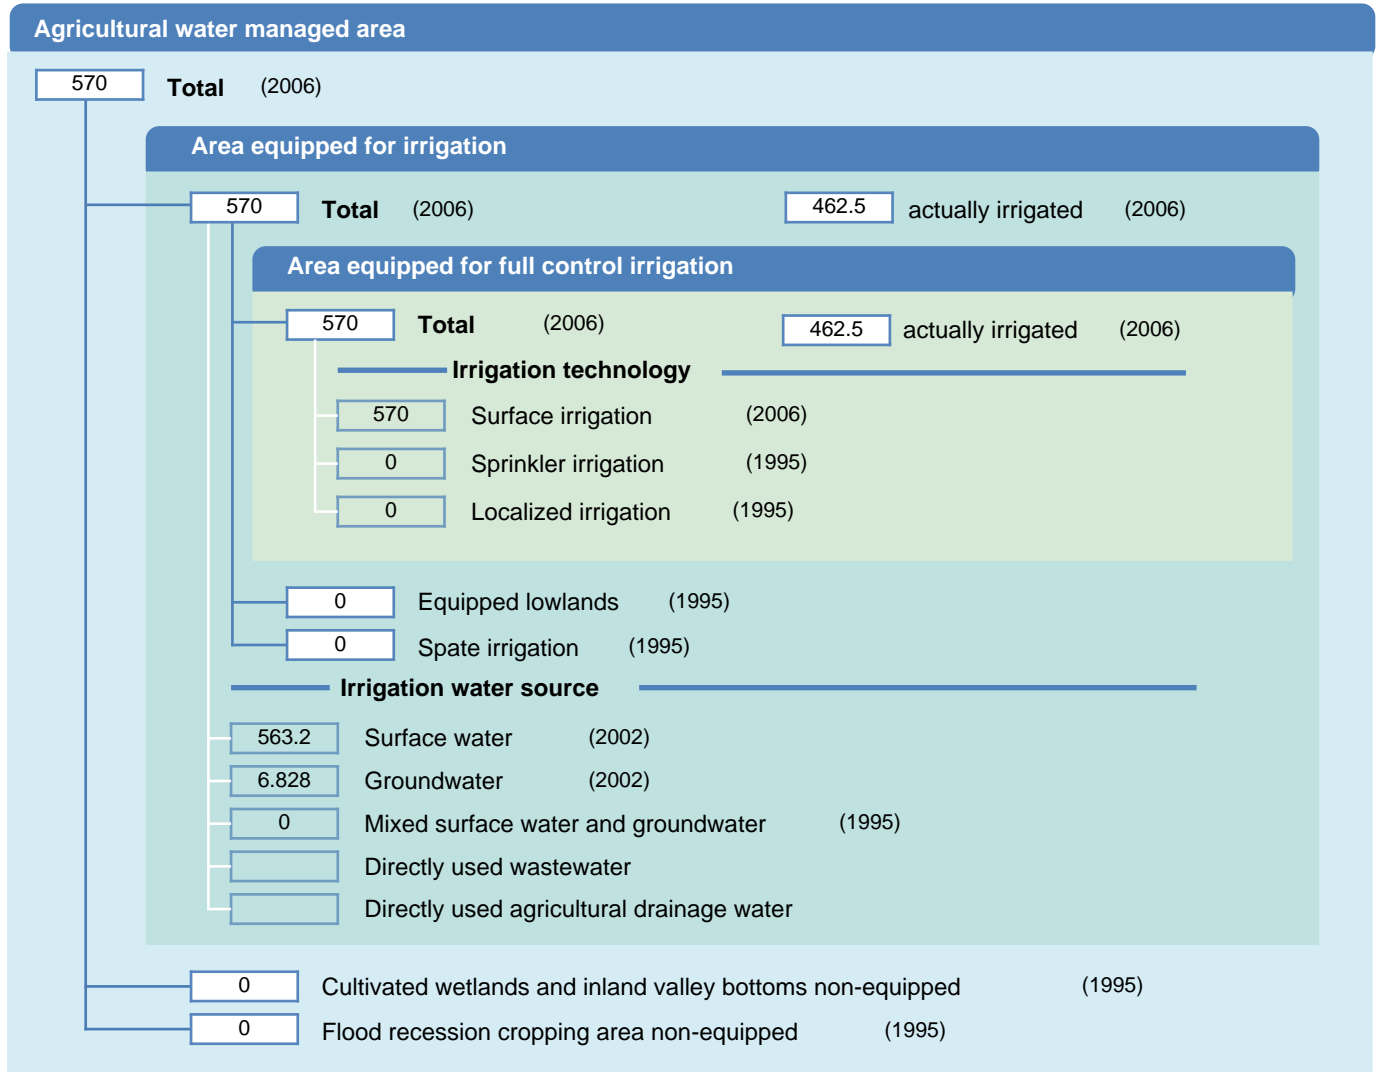

Irrigation areas sheet

Sri Lanka

PHYSICAL AREAS (THOUSAND HECTARES)

HARVESTED AREAS (THOUSAND HECTARES)