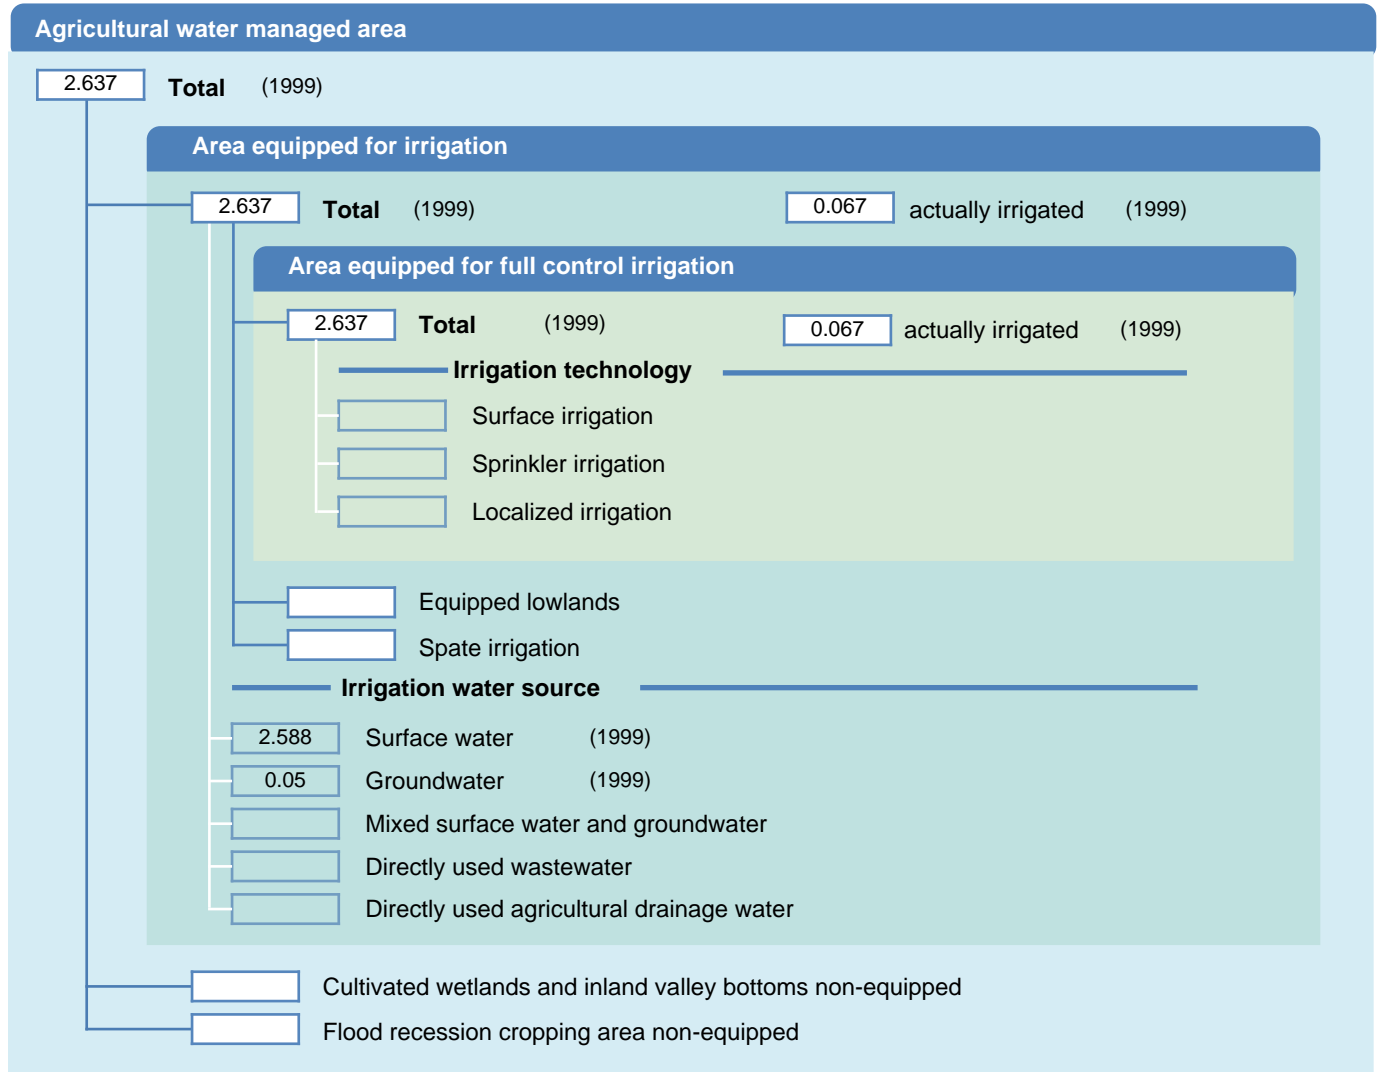

Irrigation areas sheet

Lesotho

PHYSICAL AREAS (THOUSAND HECTARES)

HARVESTED AREAS (THOUSAND HECTARES)