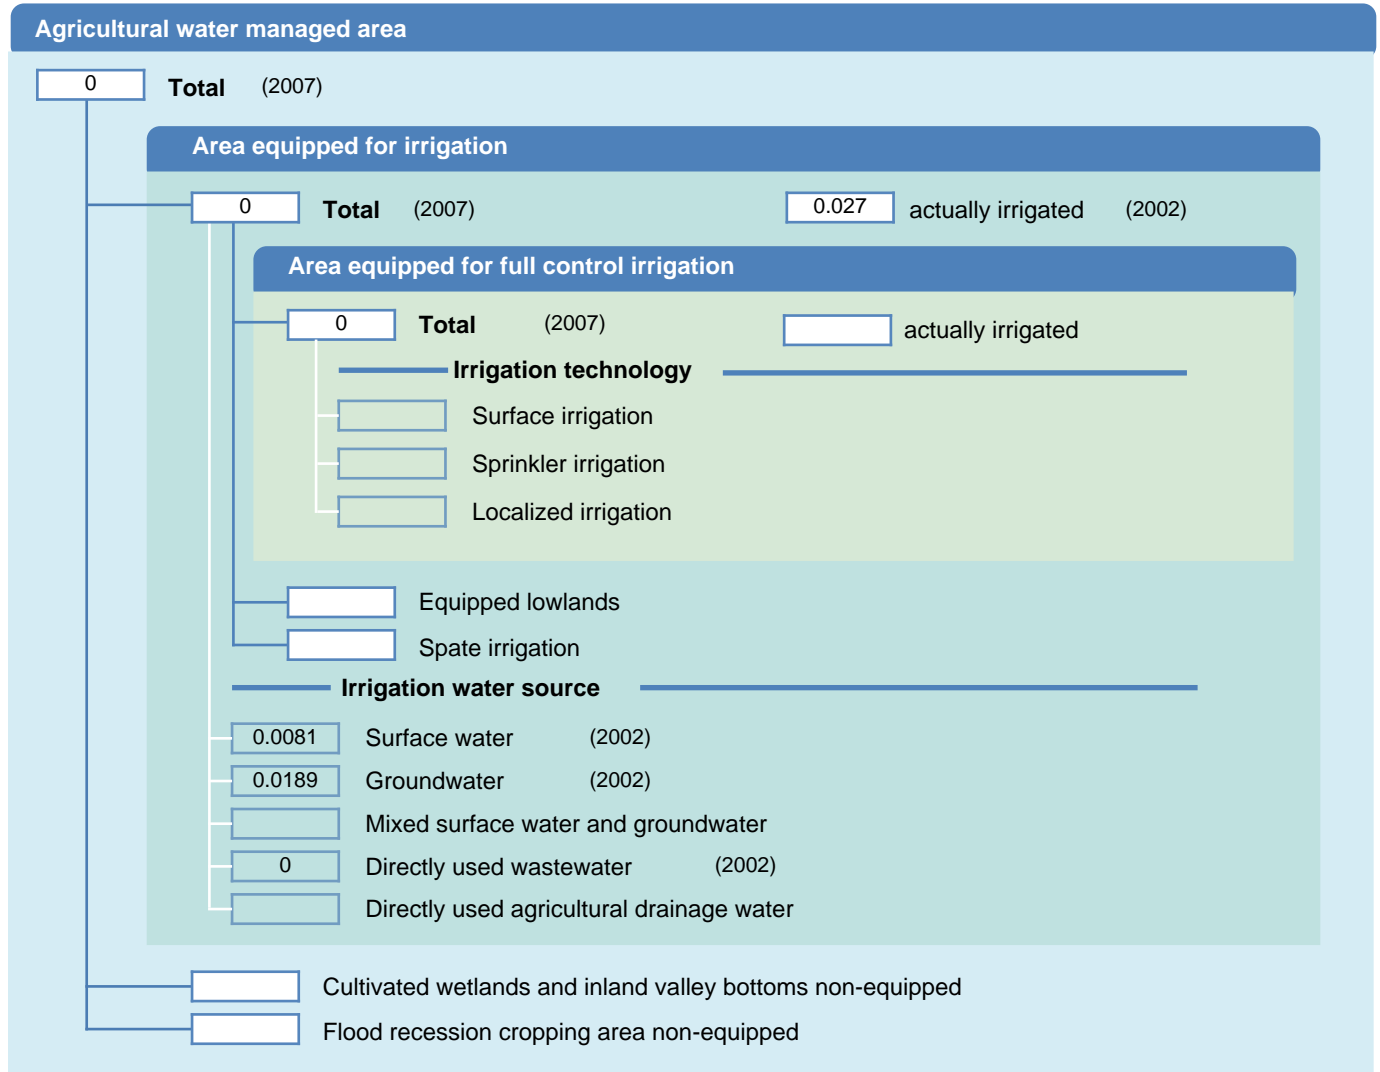

# Irrigation areas sheet

Luxembourg

## PHYSICAL AREAS (THOUSAND HECTARES)

## HARVESTED AREAS (THOUSAND HECTARES)