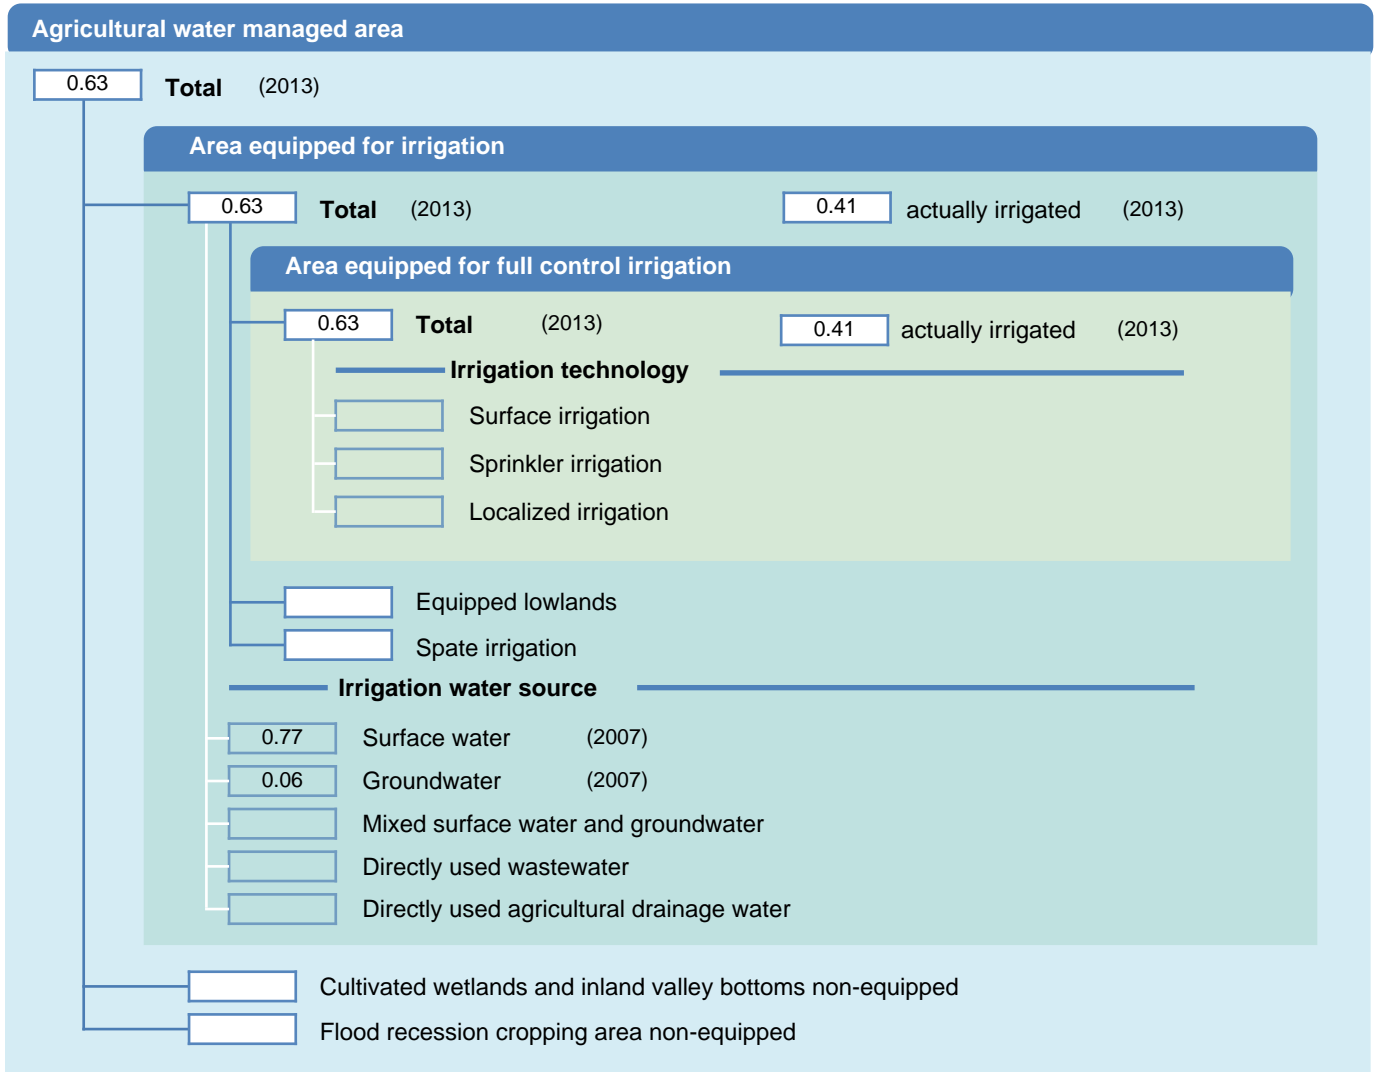

# Irrigation areas sheet

Latvia

## PHYSICAL AREAS (THOUSAND HECTARES)

## HARVESTED AREAS (THOUSAND HECTARES)