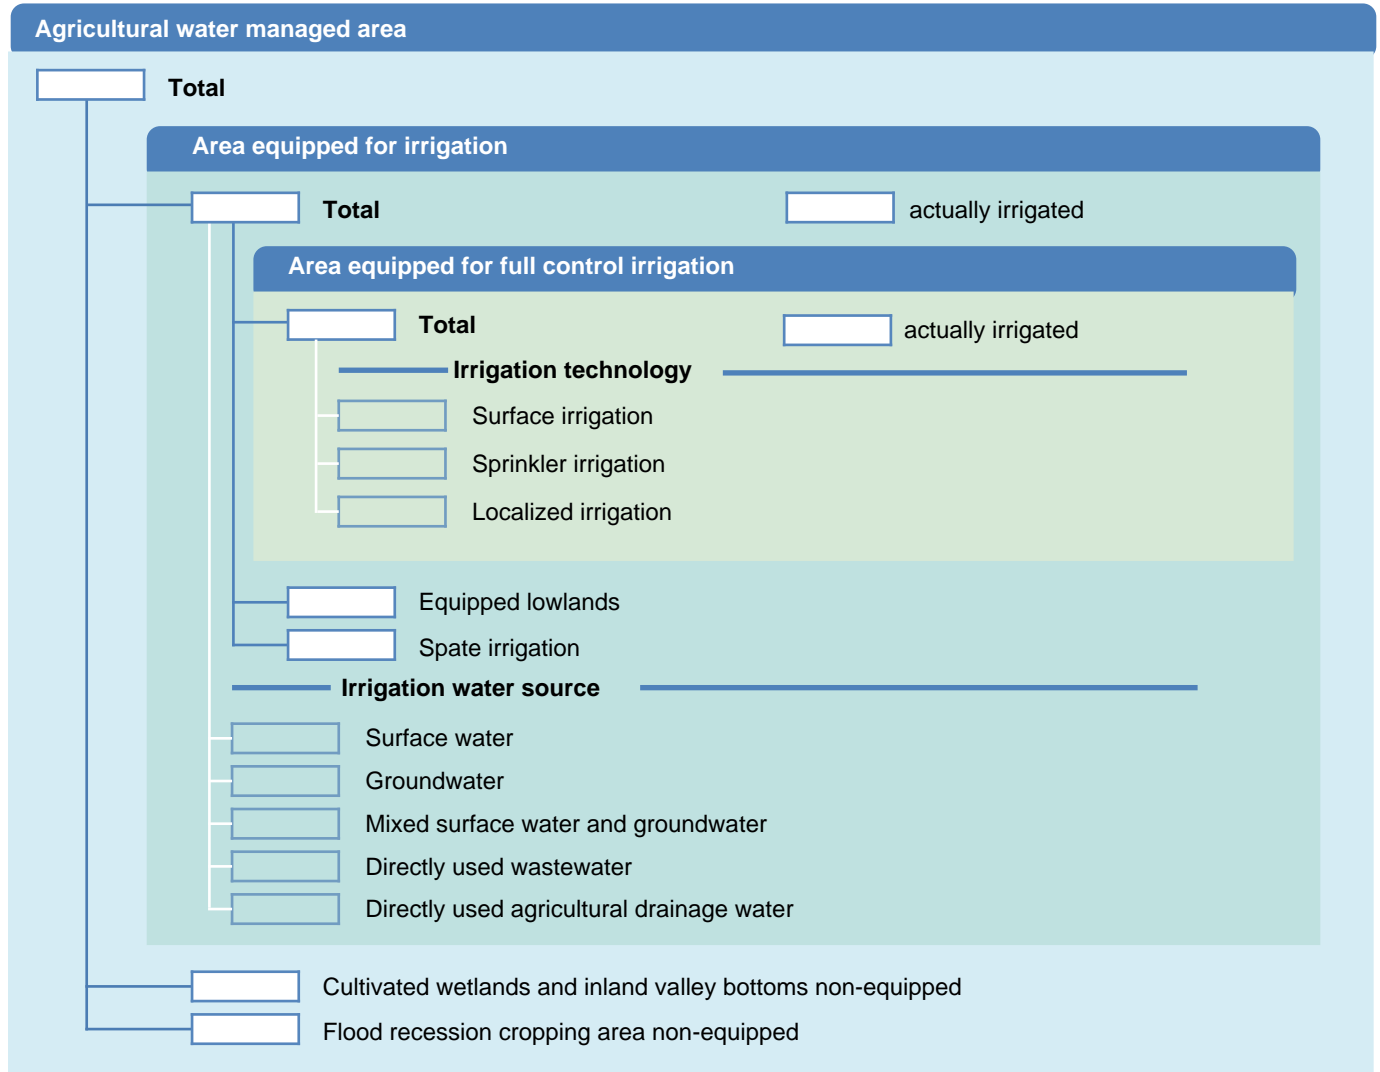

Irrigation areas sheet

Monaco

PHYSICAL AREAS (THOUSAND HECTARES)

HARVESTED AREAS (THOUSAND HECTARES)