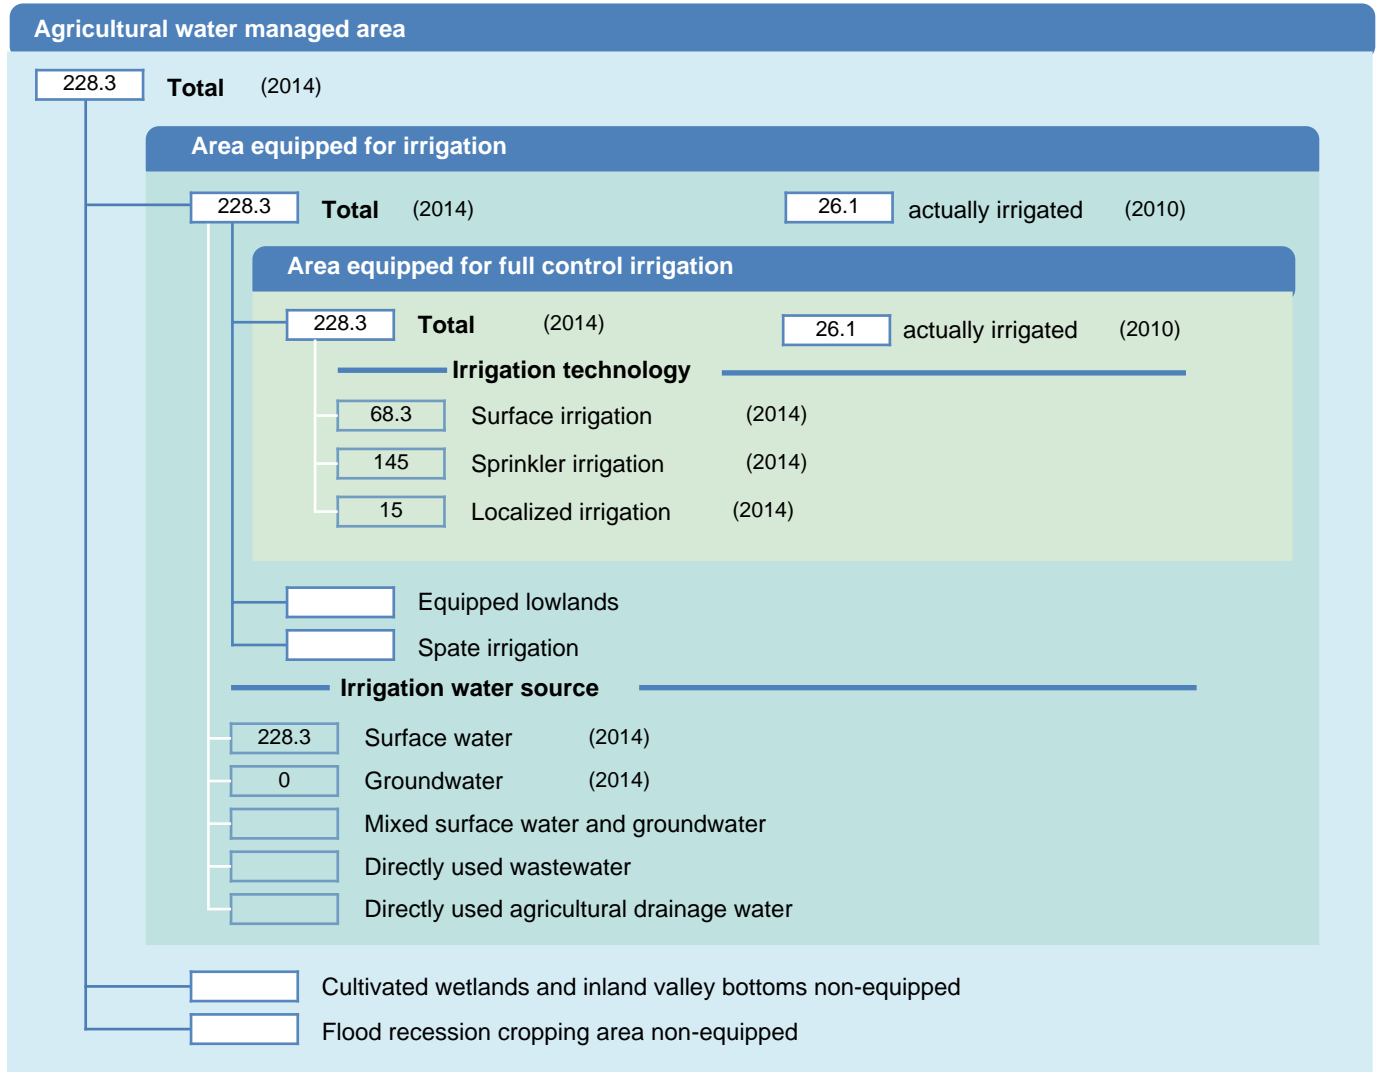

Irrigation areas sheet

Republic of Moldova

PHYSICAL AREAS (THOUSAND HECTARES)

HARVESTED AREAS (THOUSAND HECTARES)